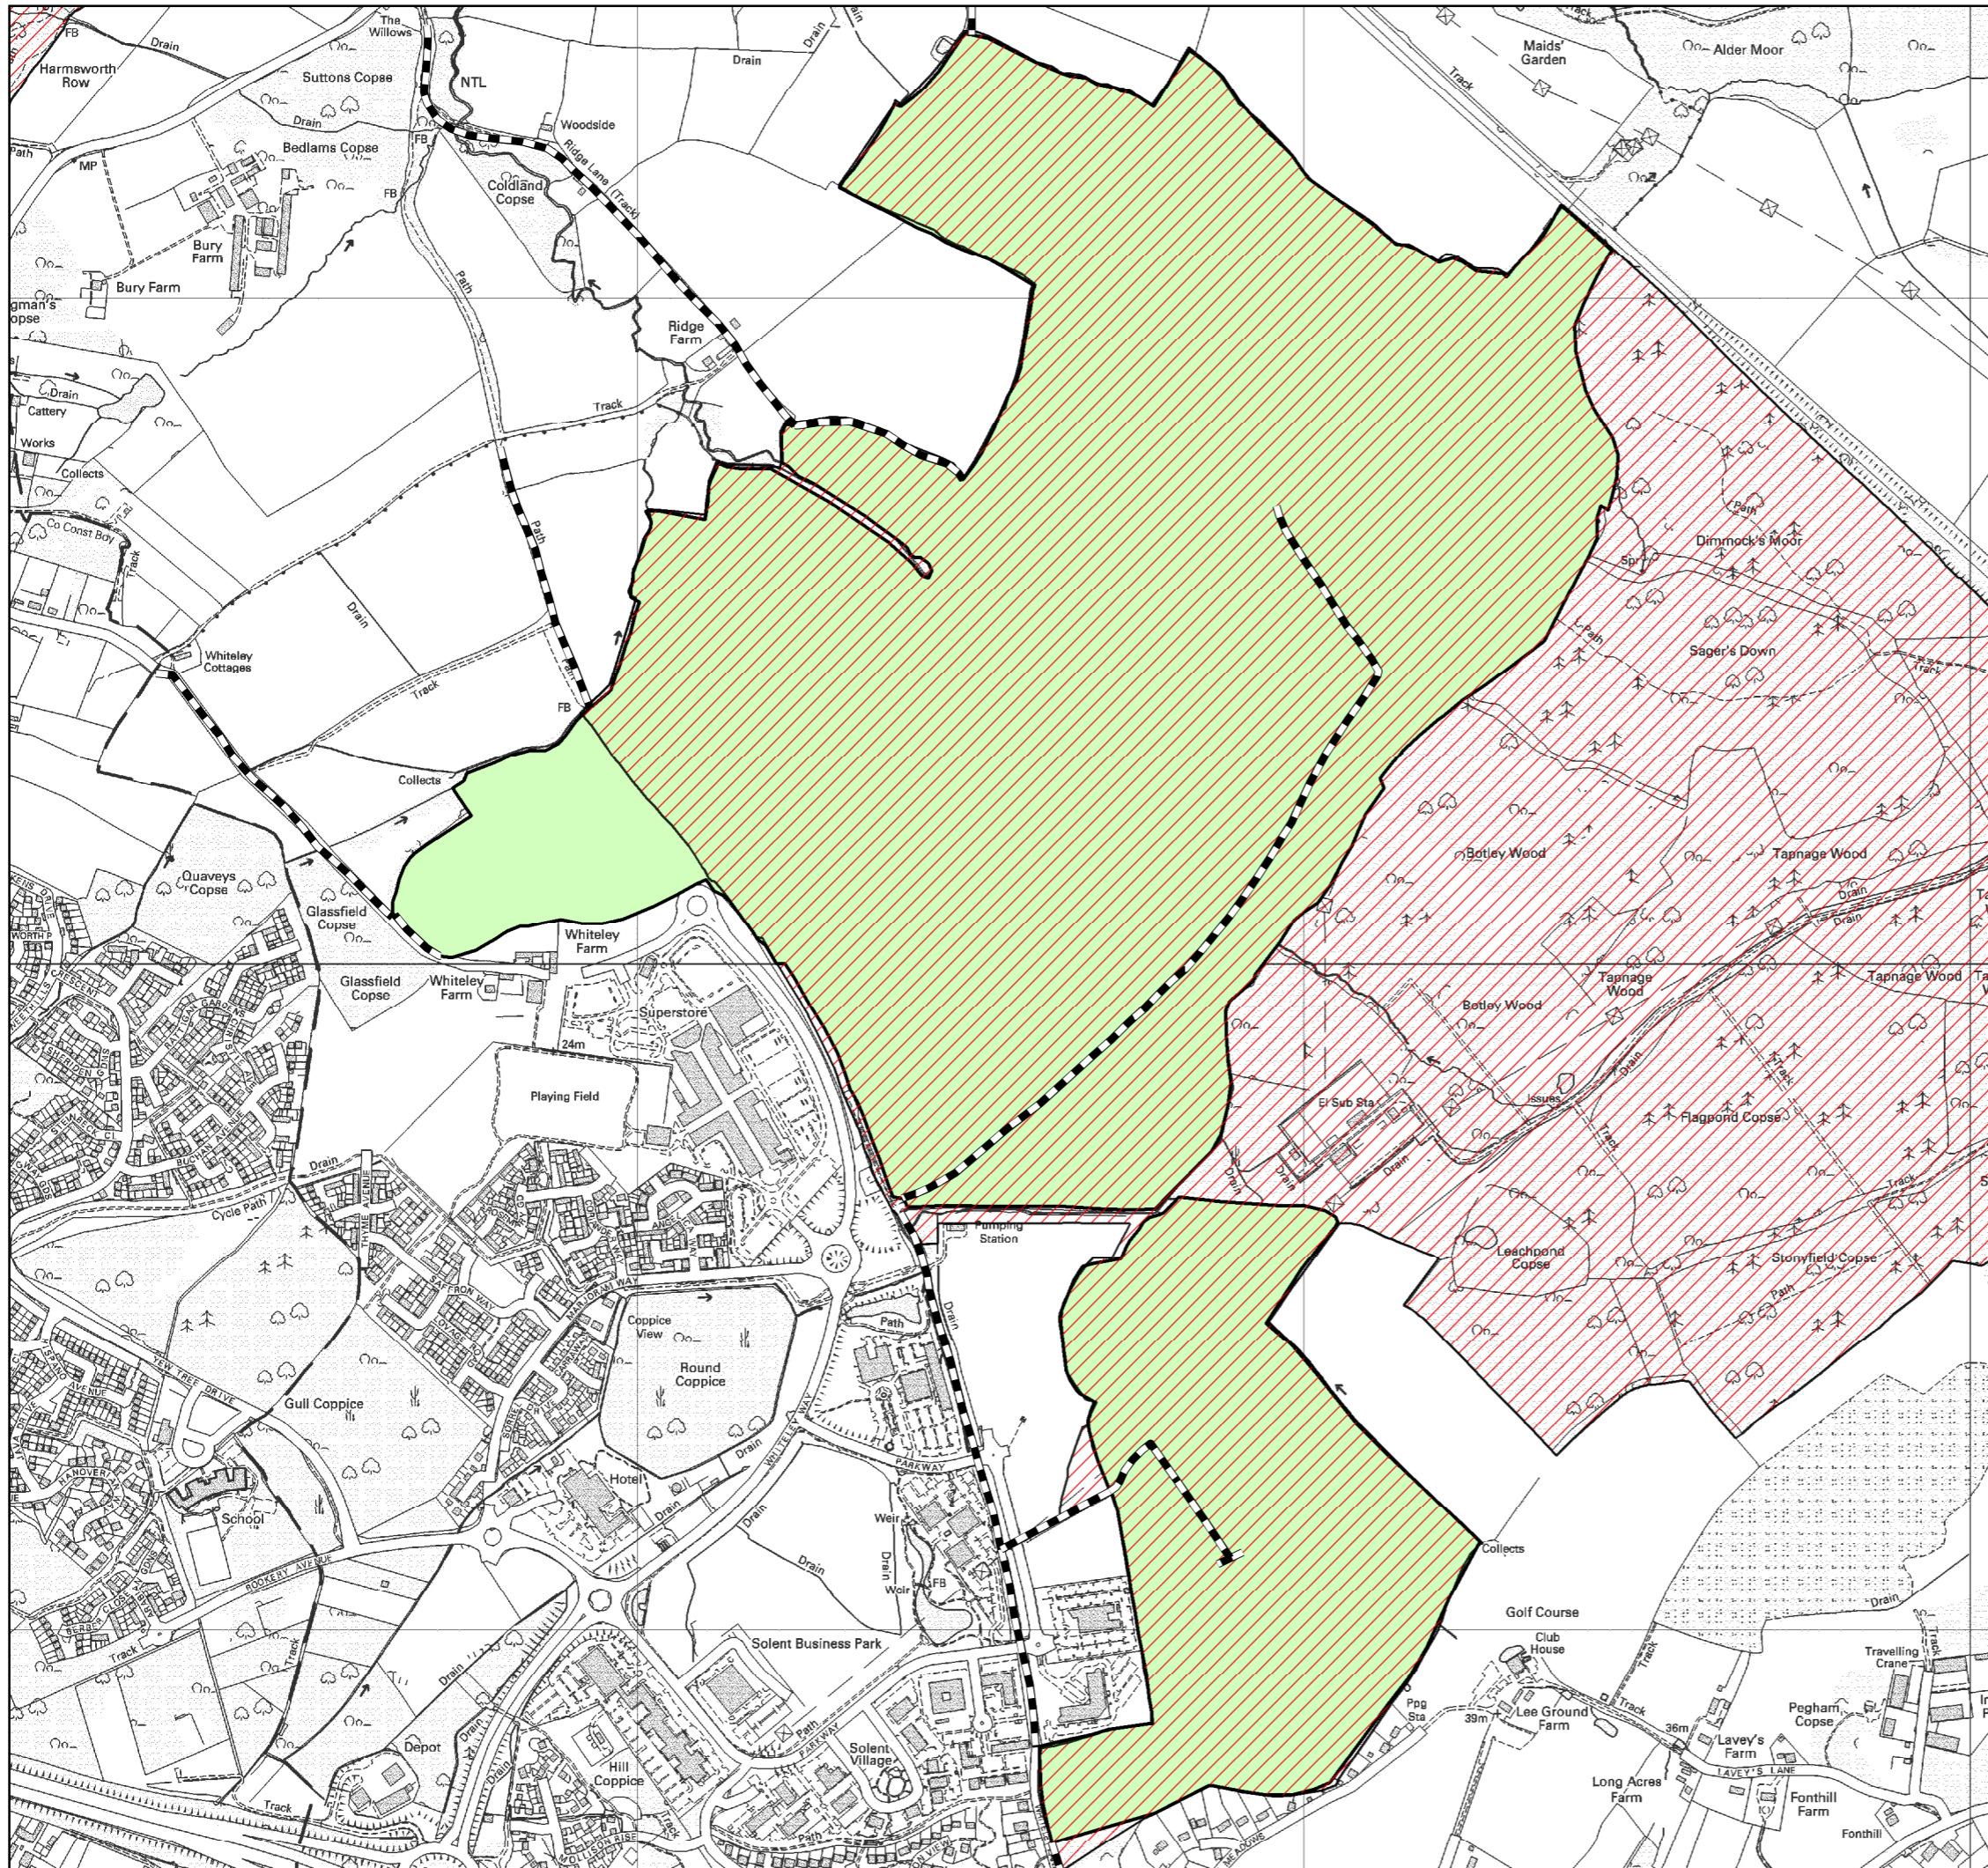

Forestry Commission
England

South East England

Whiteley Pastures

Site of Special Scientific Interest

-  Forestry Commission land
-  Site of Special Scientific Interest
-  Forest road

Produced by the Planning Team June 2008

This map is based upon Ordnance Survey material with the permission of Ordnance Survey on behalf of the Controller of Her Majesty's Stationary Office ©Crown Copyright. Unauthorised reproduction infringes Crown Copyright and may lead to prosecution or civil proceedings. Forestry Commission, 100025498, 2008.

1:10,000