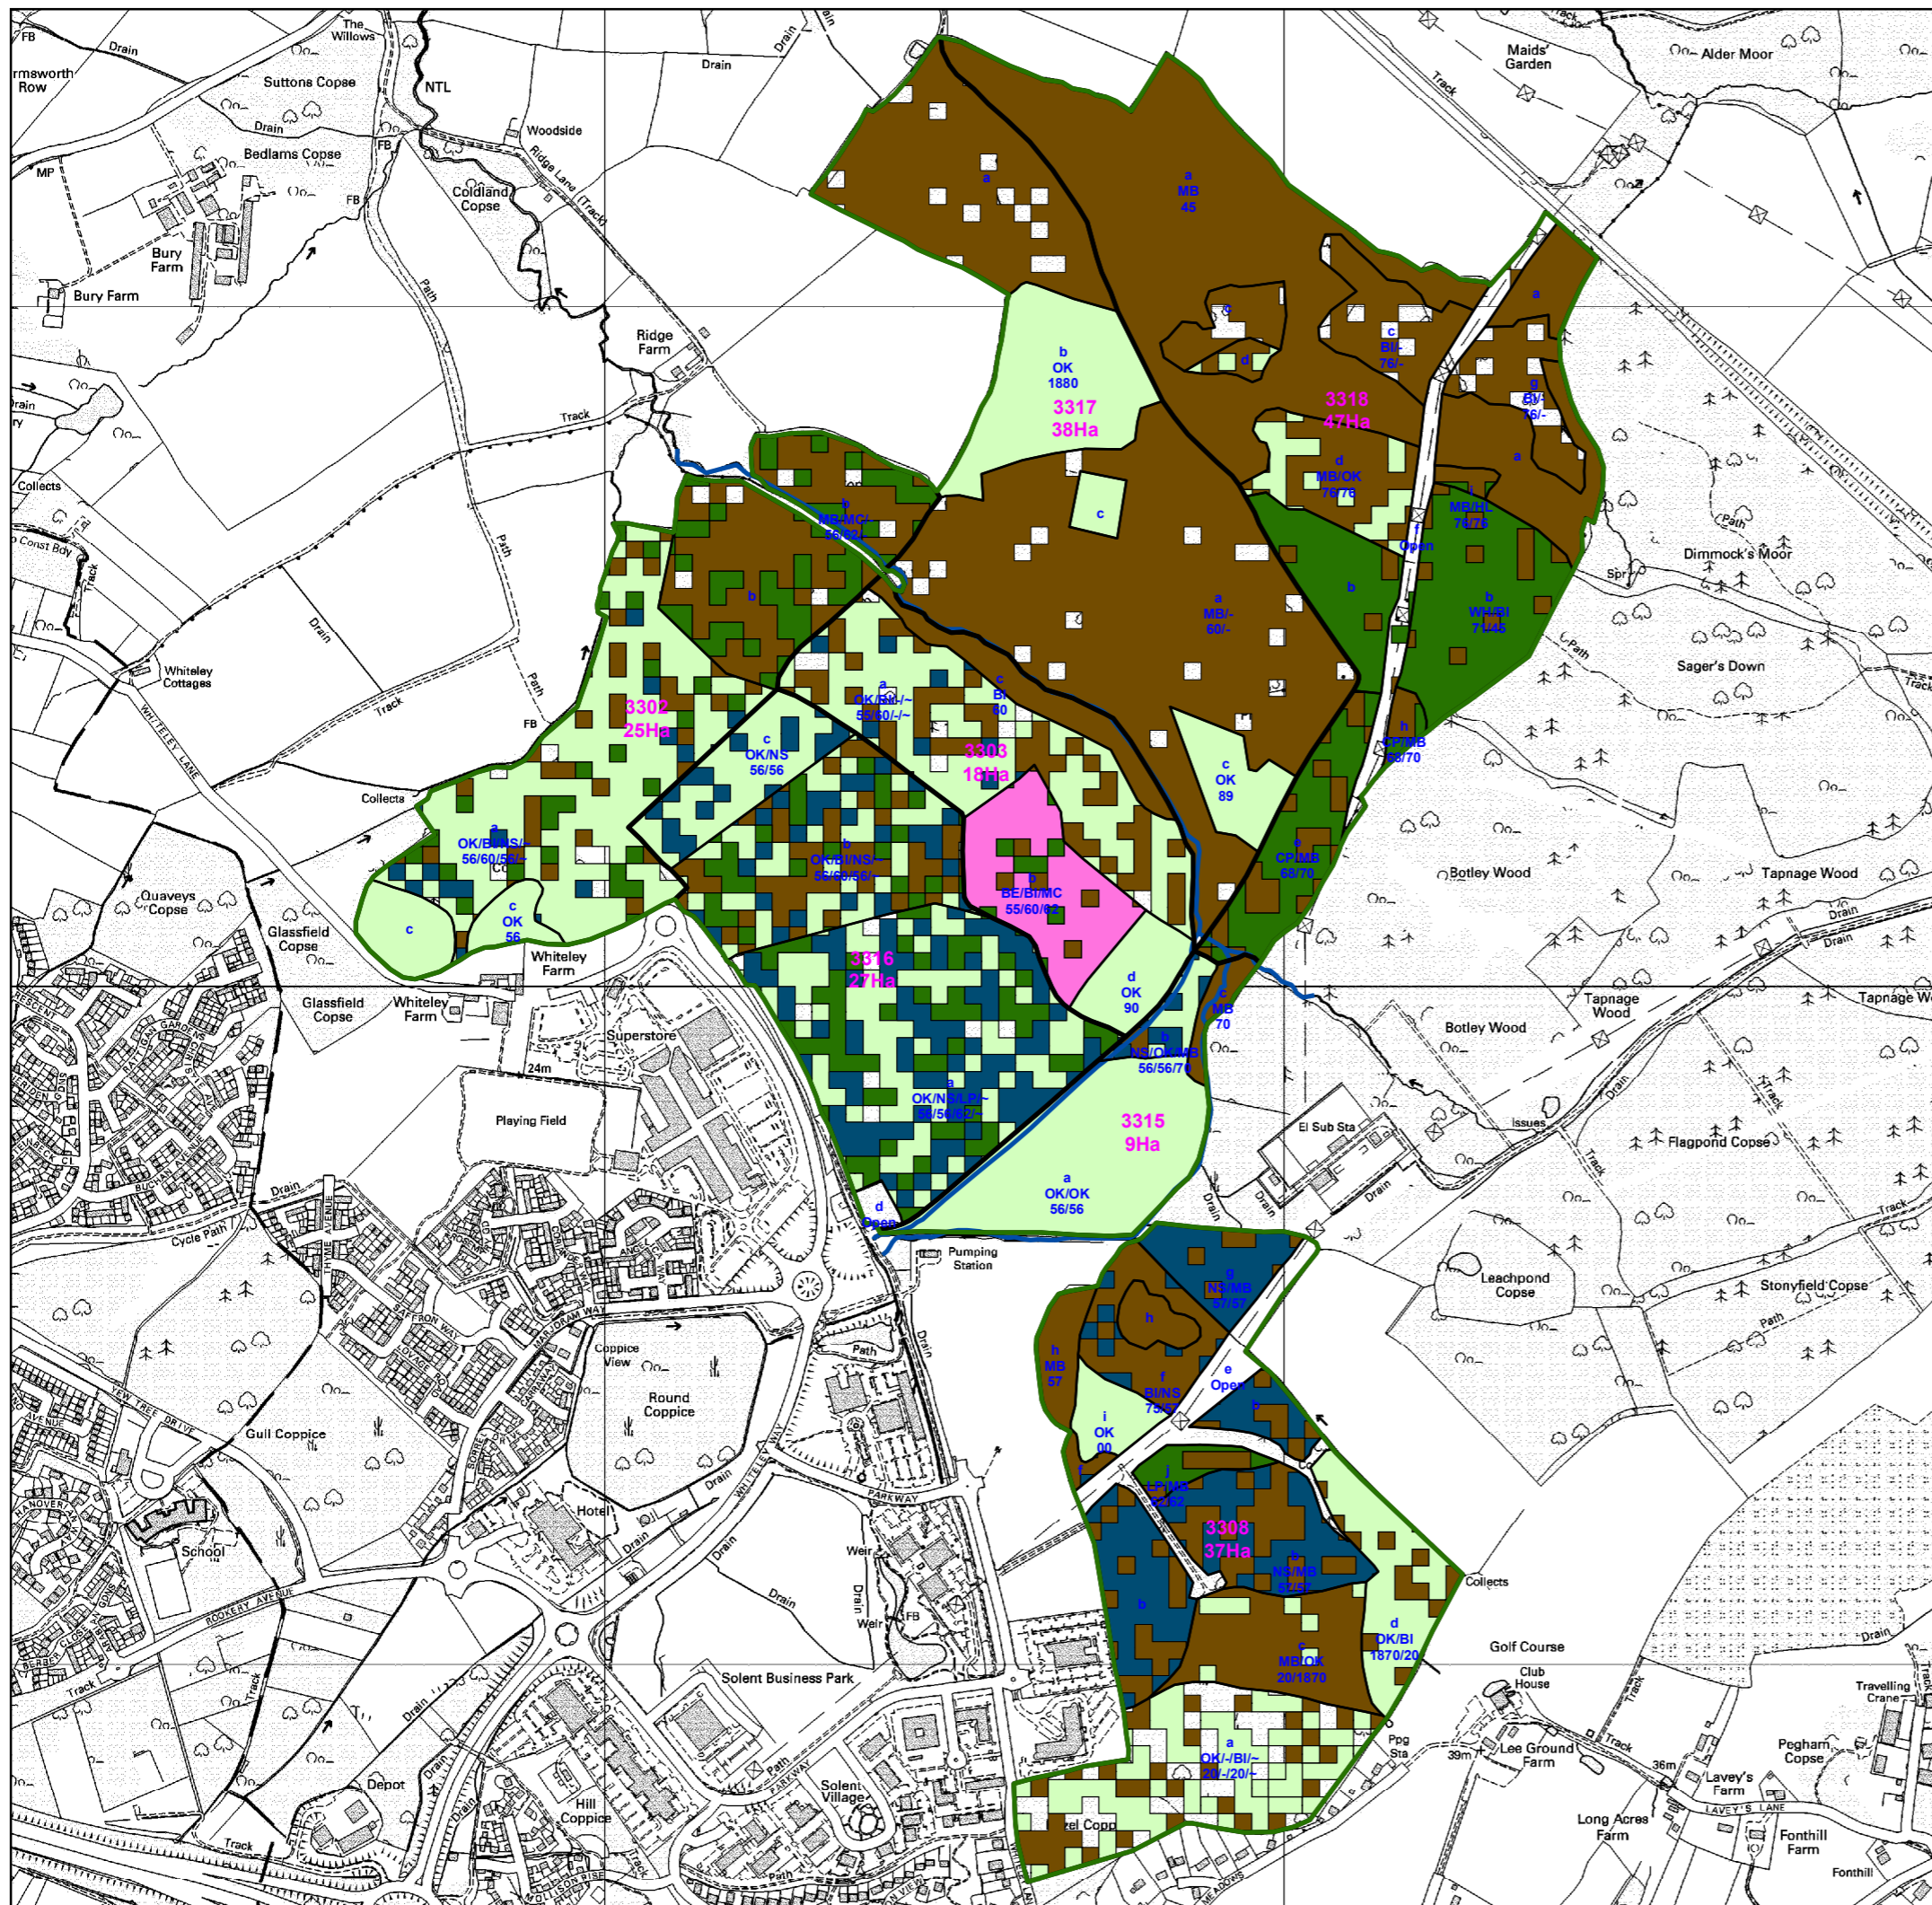

South East England Whiteley Pastures

Existing Species Map

*Schematic representation of existing species.
Indicates species content of subcompartments,
rather than exact distribution of species.*

-  Spruces
-  Conifer species
-  Oak
-  Beech
-  Other broadleaf species
-  Open space
-  Management area
-  Compartments
-  Sub-compartments

Produced by the Planning Team June 2008

This map is based upon Ordnance Survey material with the permission of Ordnance Survey on behalf of the Controller of Her Majesty's Stationary Office ©Crown Copyright. Unauthorised reproduction infringes Crown Copyright and may lead to prosecution or civil proceedings. [Forestry Commission] [100025498] [2008].

1:10,000