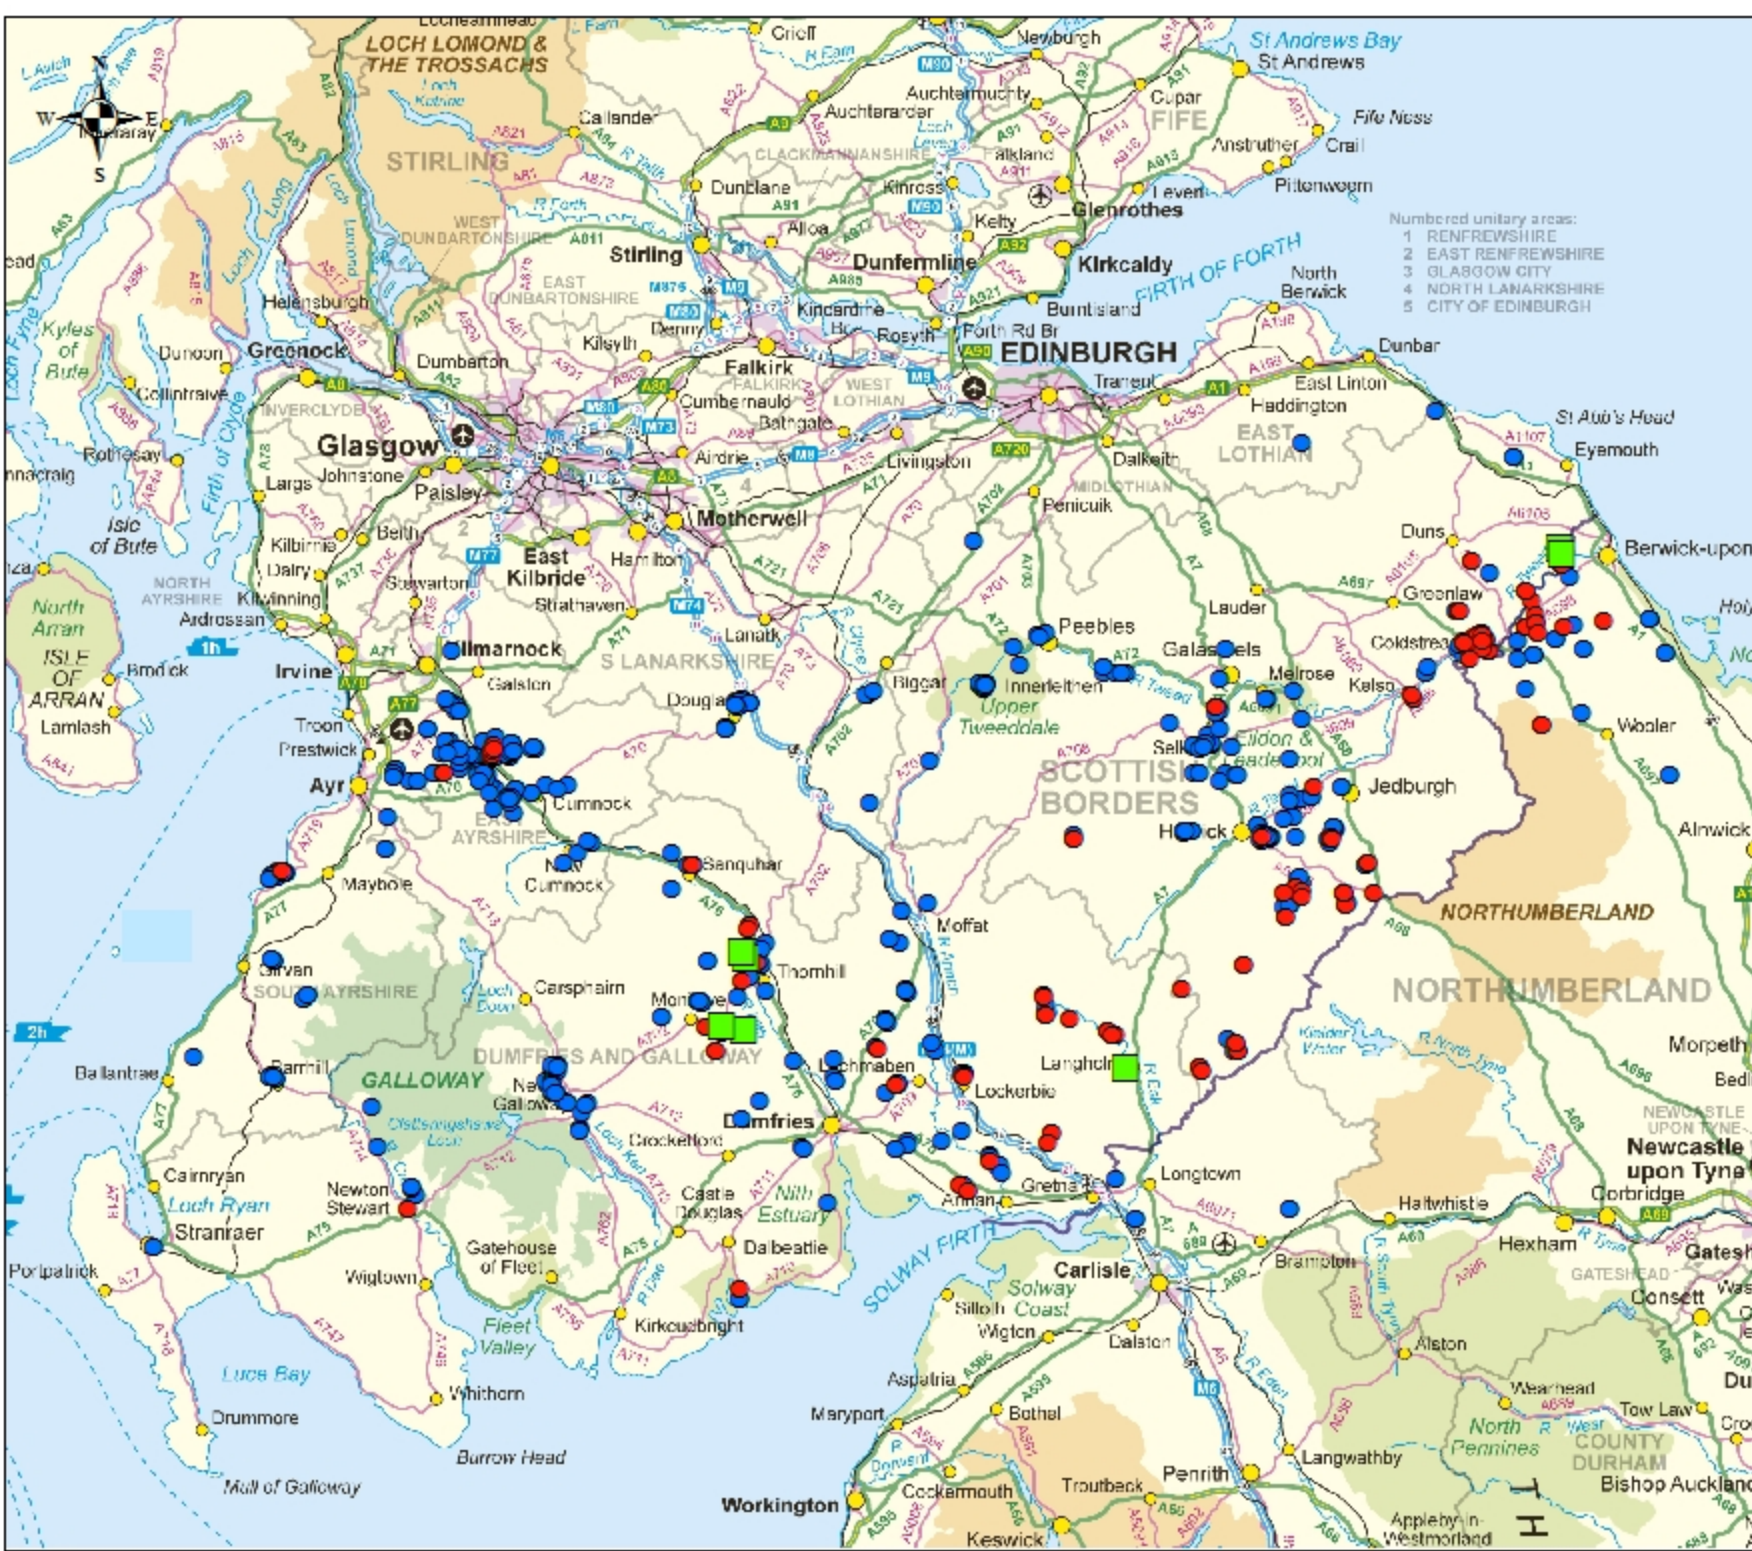

## Squirrelpox Virus Testing Results 2011

- Red Squirrel Pox Outbreak
- Seropositive Grey Squirrel
- Seronegative Grey Squirrel

Contains Ordnance Survey data © Crown copyright and database right 2012