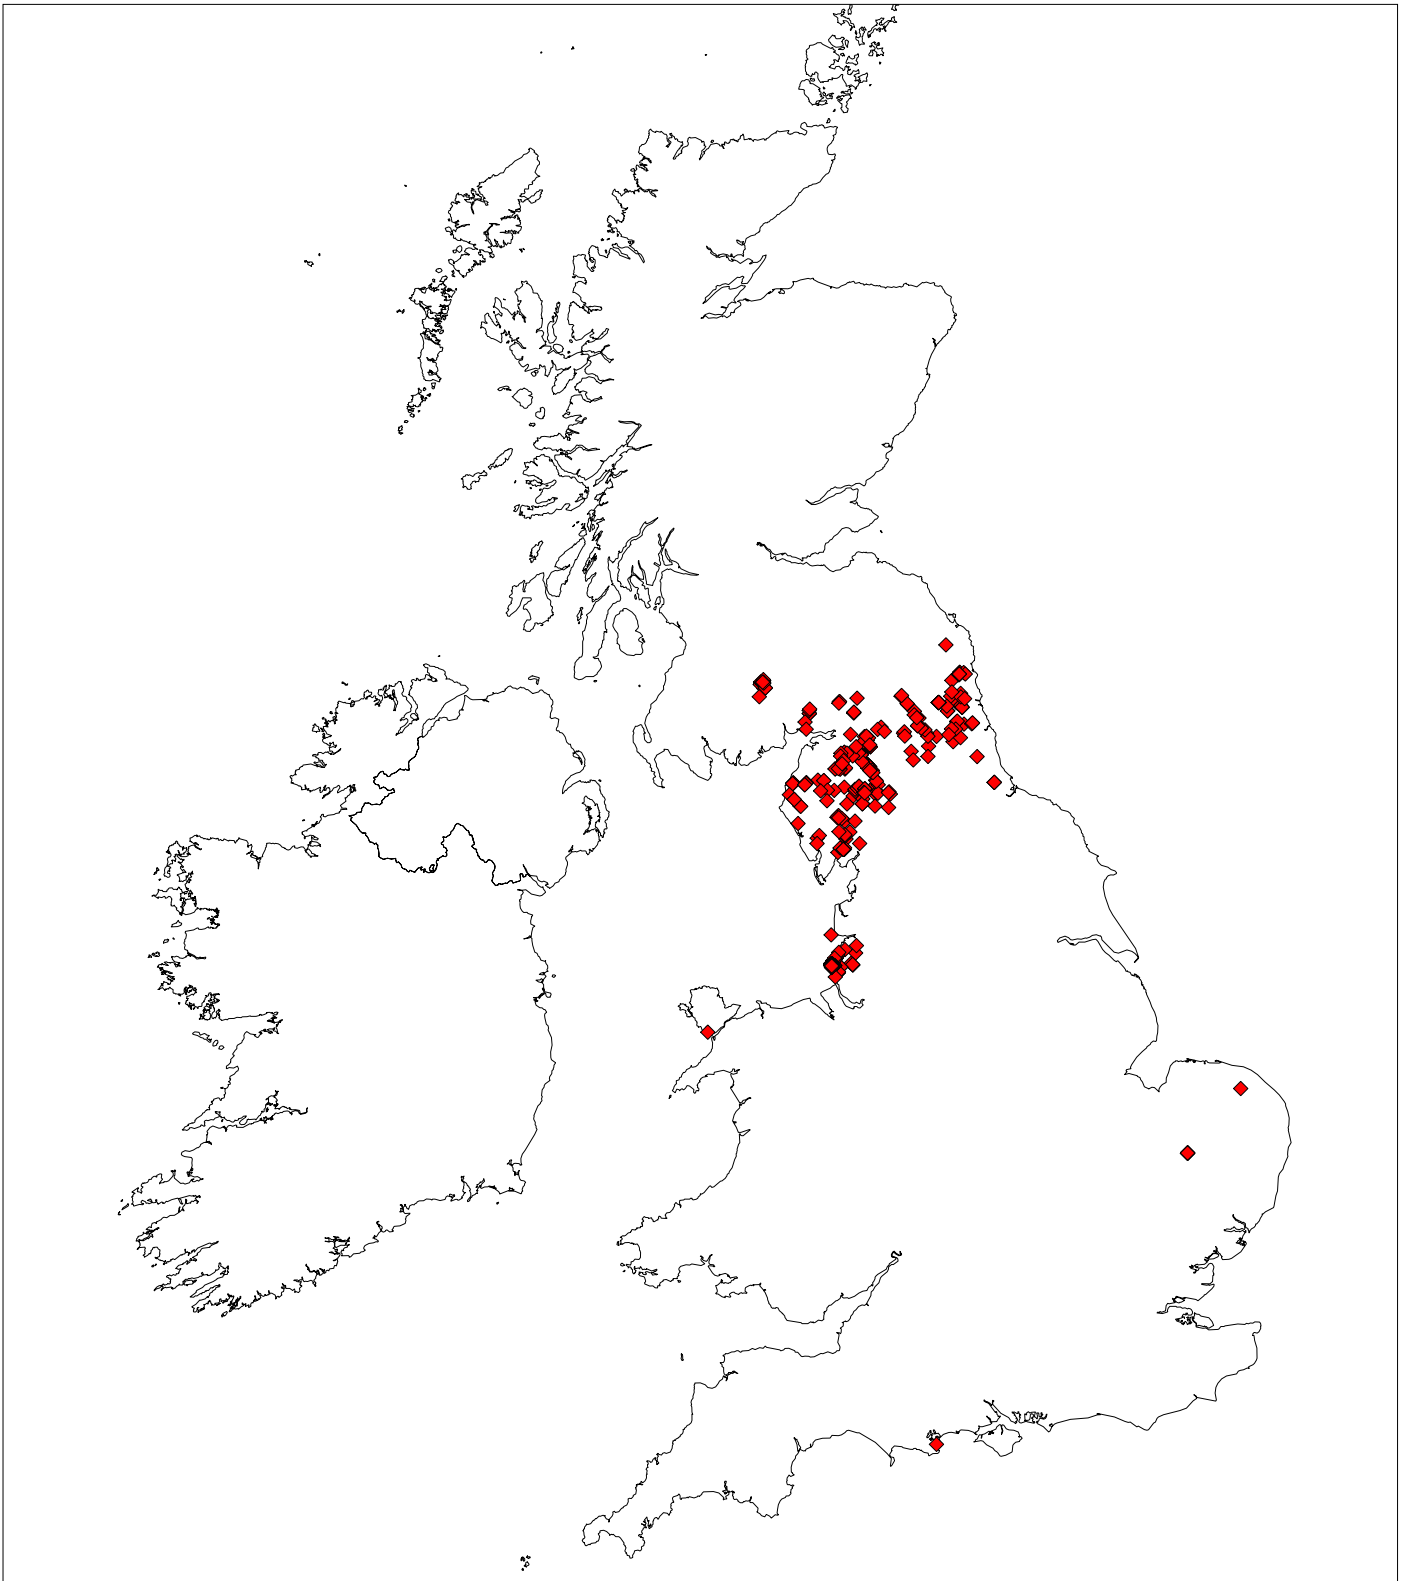

All confirmed cases of SQPV in free-living red squirrels  
in England, Scotland & Wales to November 2011

Reproduced from Ordnance Survey digital map data. Crown copyright 2011. All rights reserved.  
Northumberland Wildlife Trust. OS Licence No AL100035023.