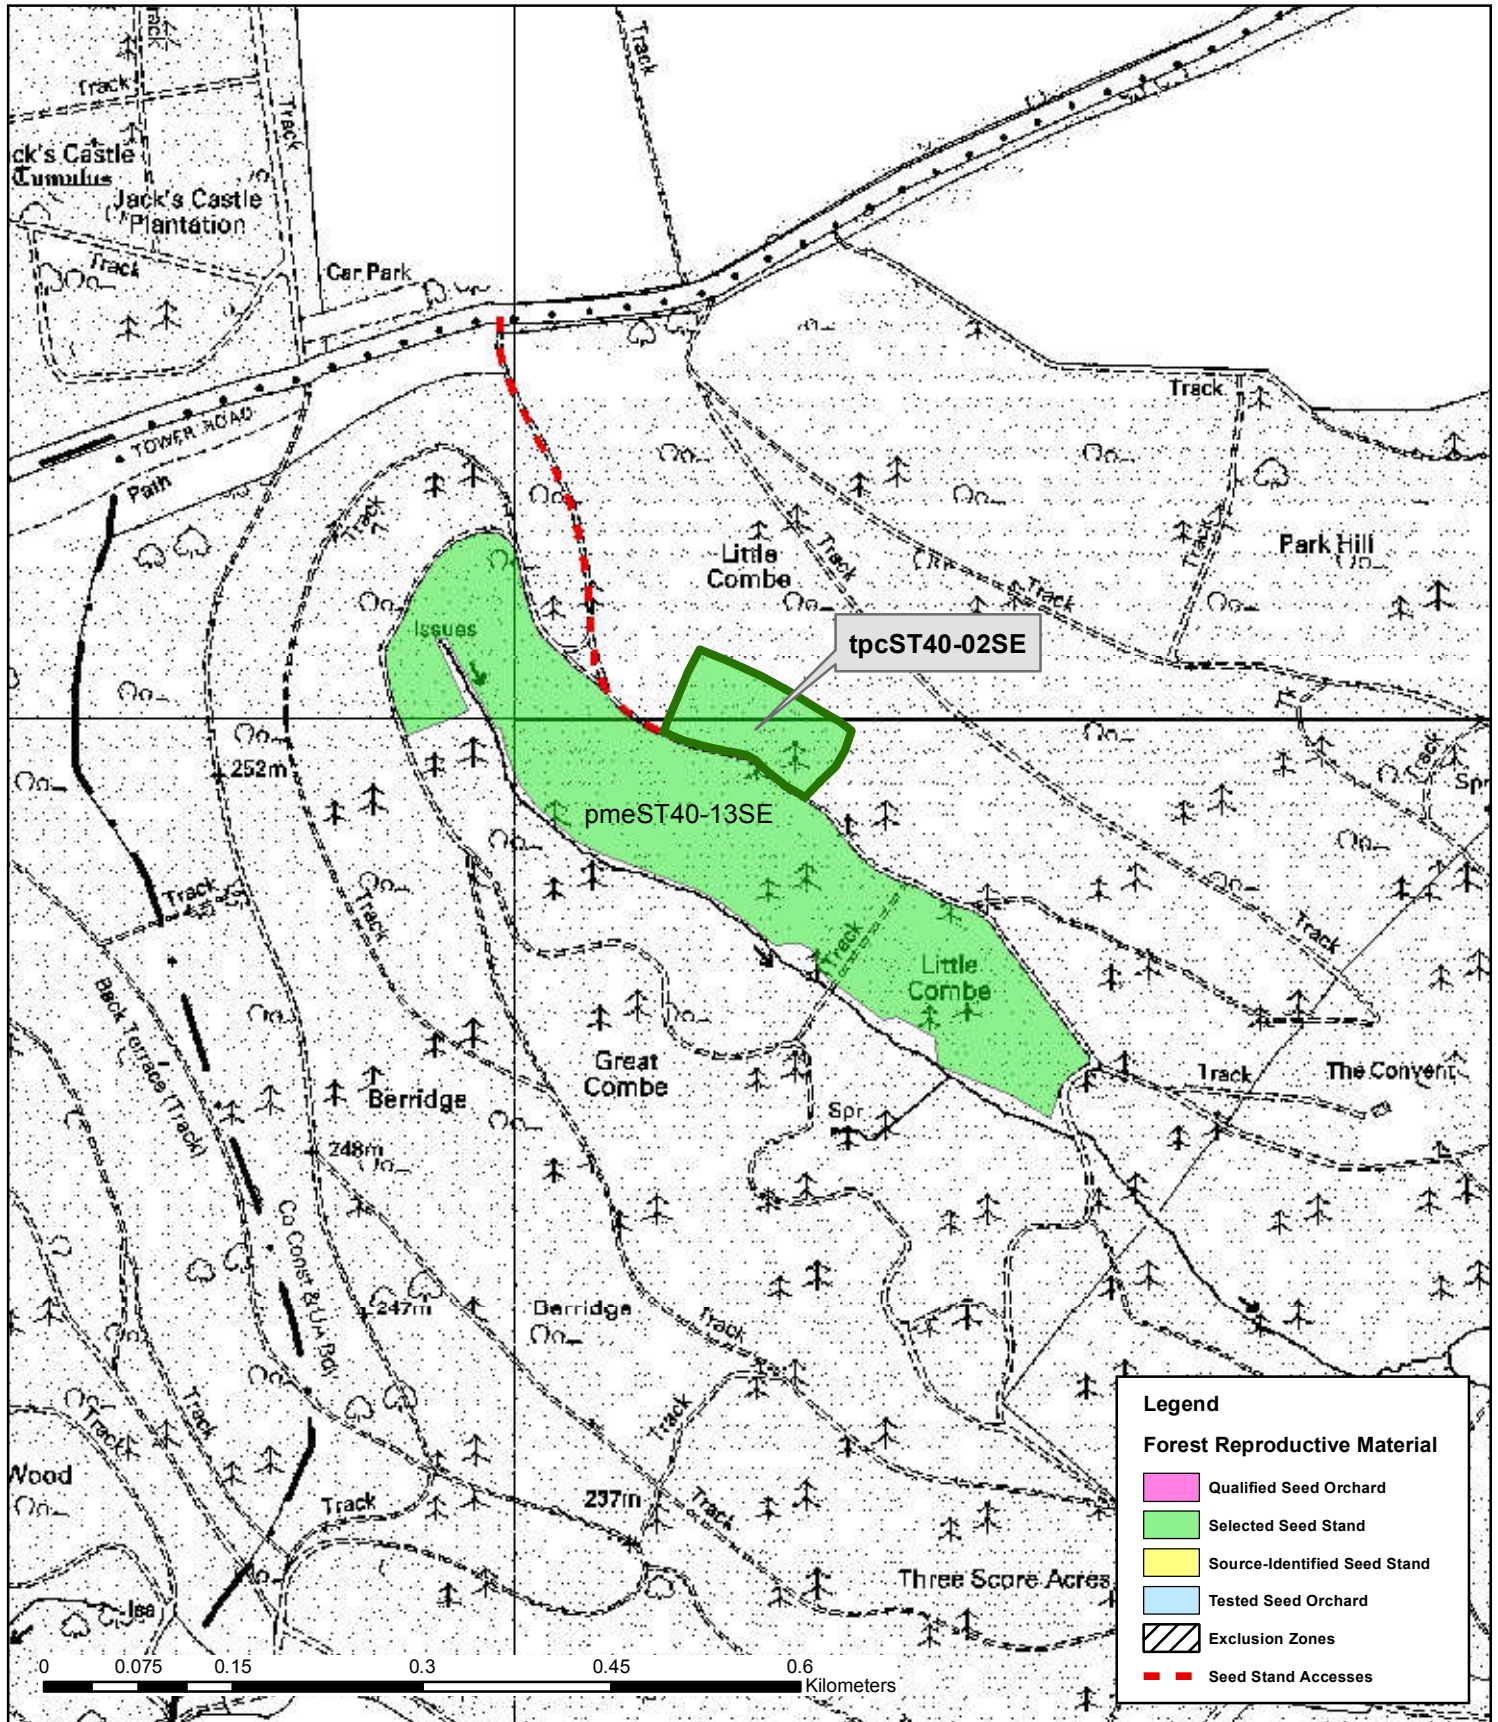

The Forest Reproductive Material Regulations 2002 NATIONAL REGISTER OF BASIC MATERIAL Selected Seed Stand

Forest District or Estate: Stourhead (Western) Estate

NRID Number: tpcST40-02SE

OS Grid Reference: ST751349

Reproduced by permission of Ordnance Survey on behalf of HMSO.
© Crown copyright and database right [2016]. All rights reserved.
Ordnance Survey Licence number [100021242]