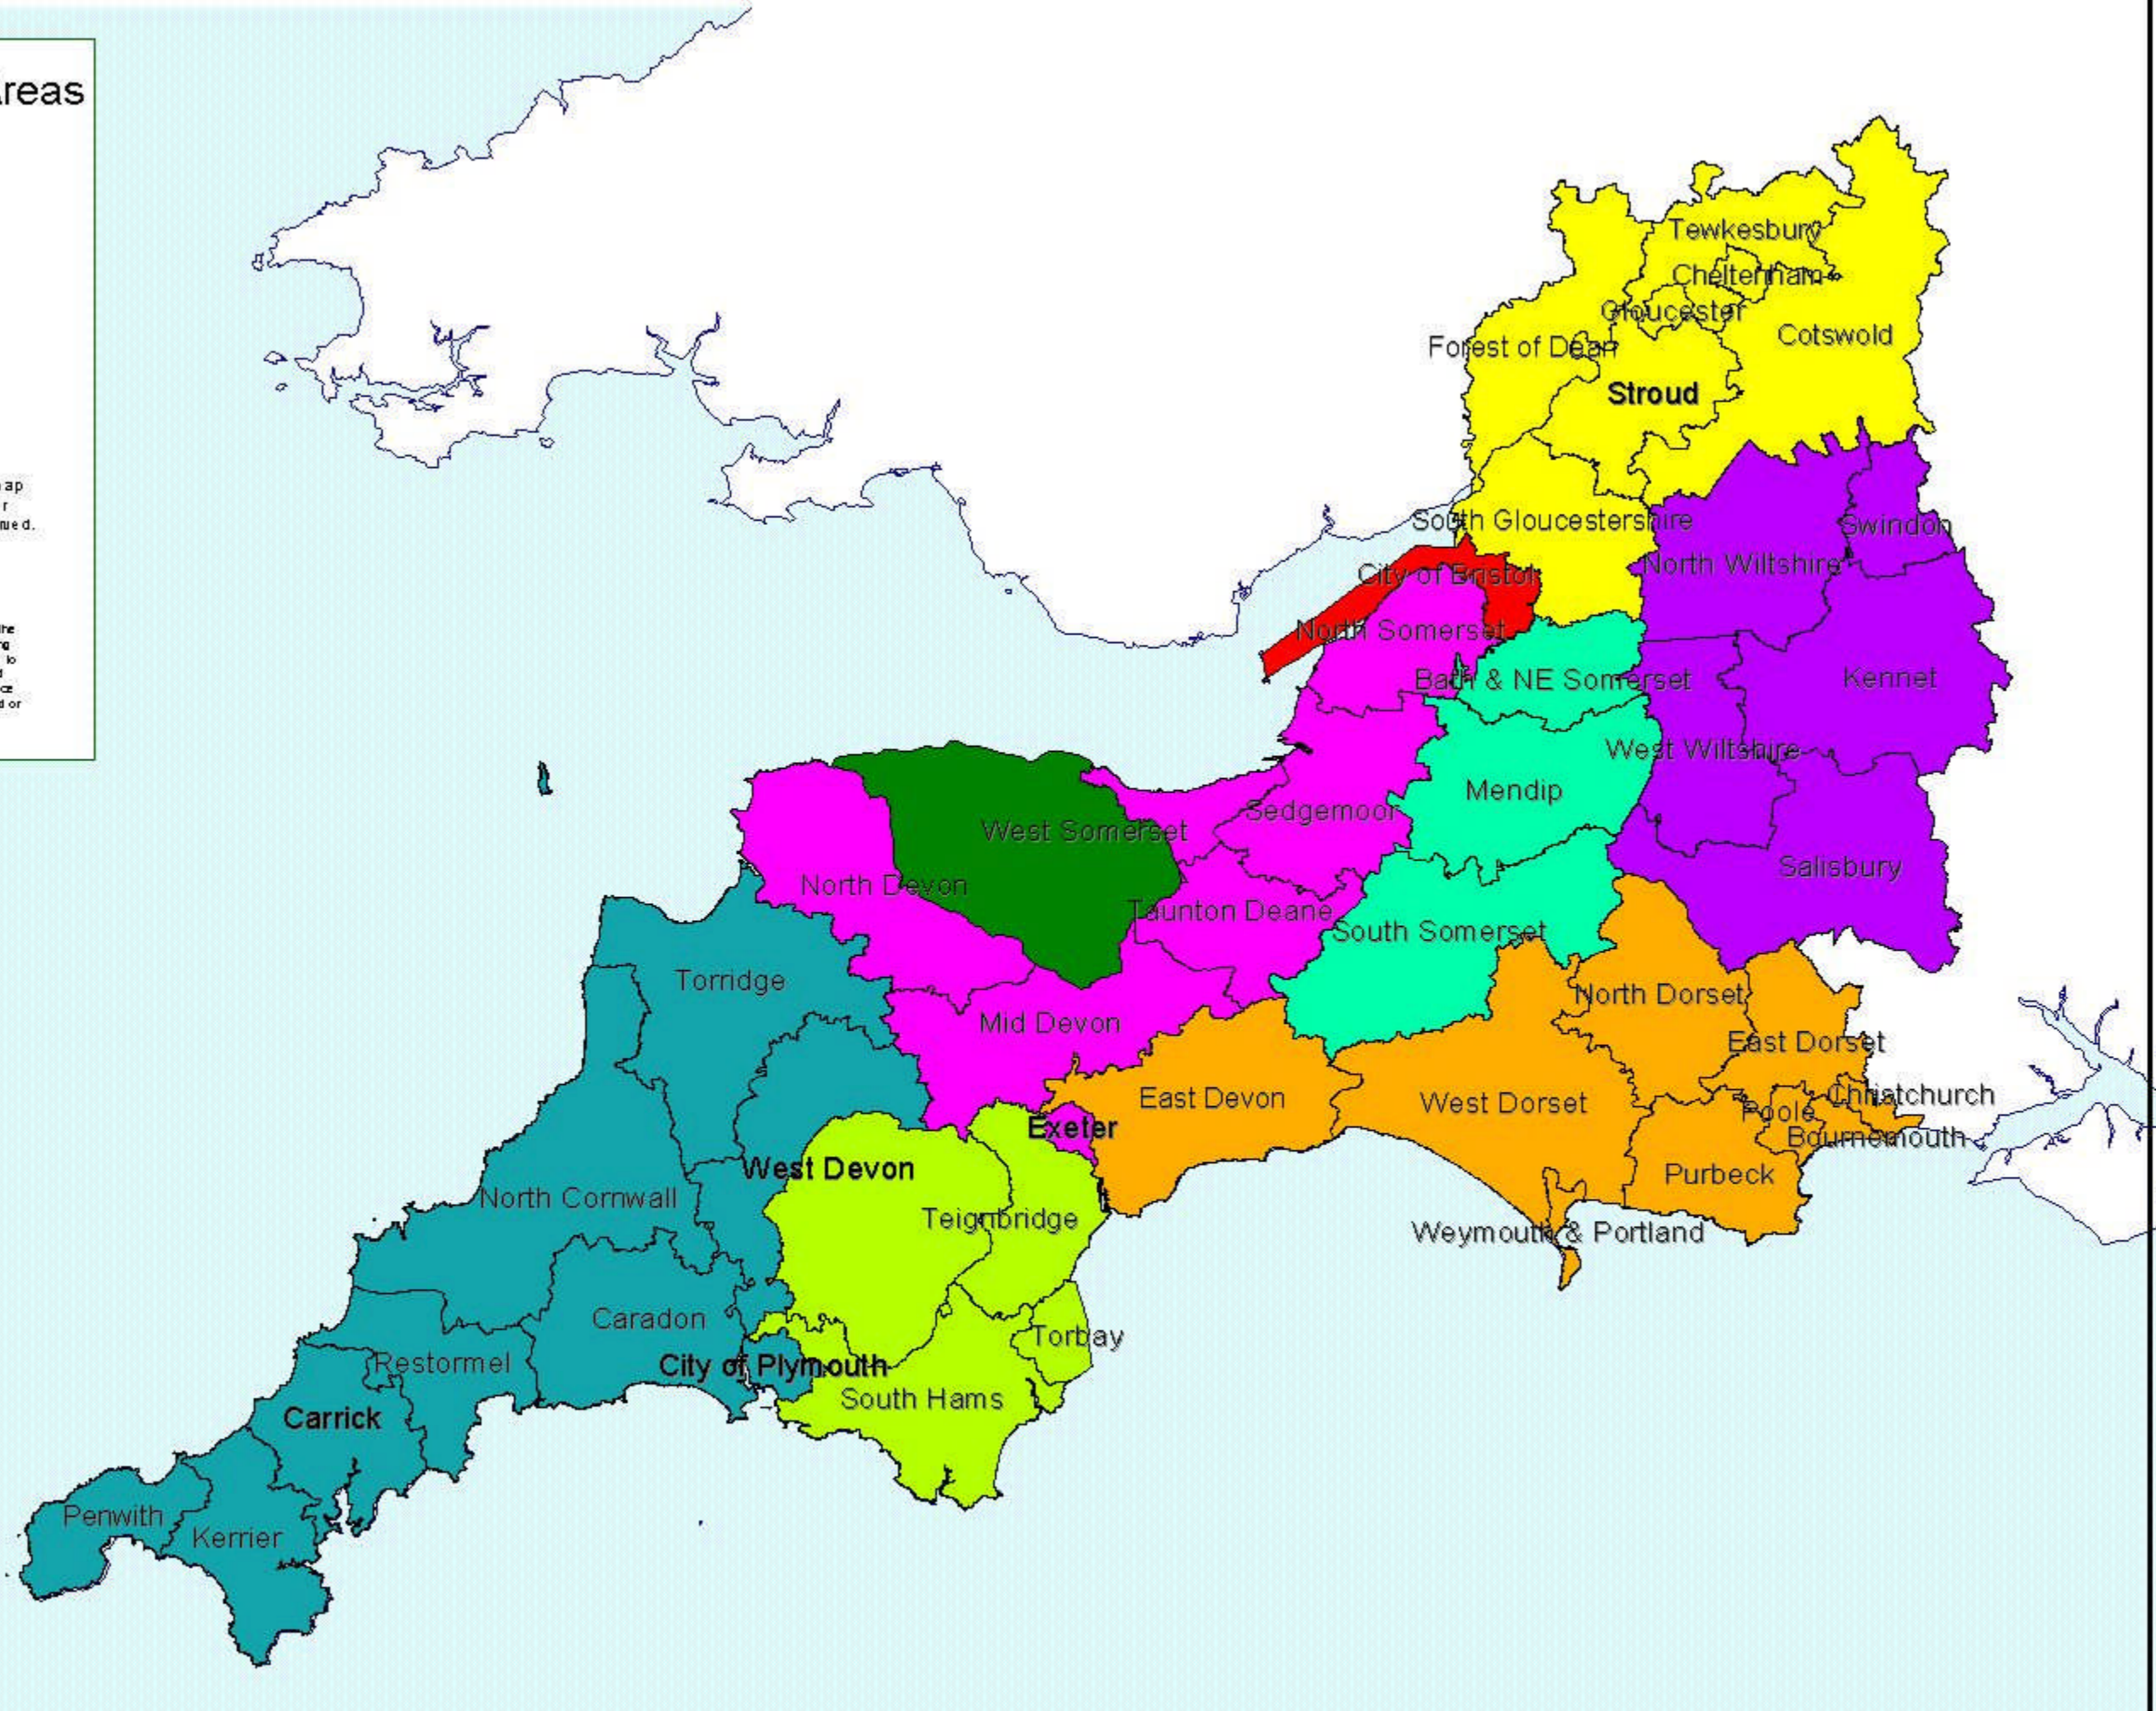

# Woodland Officer Areas

## South West Region

- To Be Appointed
- Rob Speice
- Bill Birkoole
- Dick Gosling
- Dick Preston
- Graeme McVittie
- Roger Ford
- Neil Mackenzie
- Richard Patten
- SW District Boundaries
- SW Utility Authority Boundaries
- Coastline
- Sea

Based upon the Ordnance Survey map with the permission of The Controller of HMSO. © Crown Copyright Reserved. OS Licence Number: GD272388 07:11:2008

The Forestry Commission accepts no responsibility for the accuracy of the information on this map, or liability arising from its use. Any errors or omissions should be referred to the relevant authority. This map must not be reproduced or copied without the express permission of the Ordnance Survey. This map must not be scanned, digitised, copied or stored in any electronic format.

Isles of Scilly