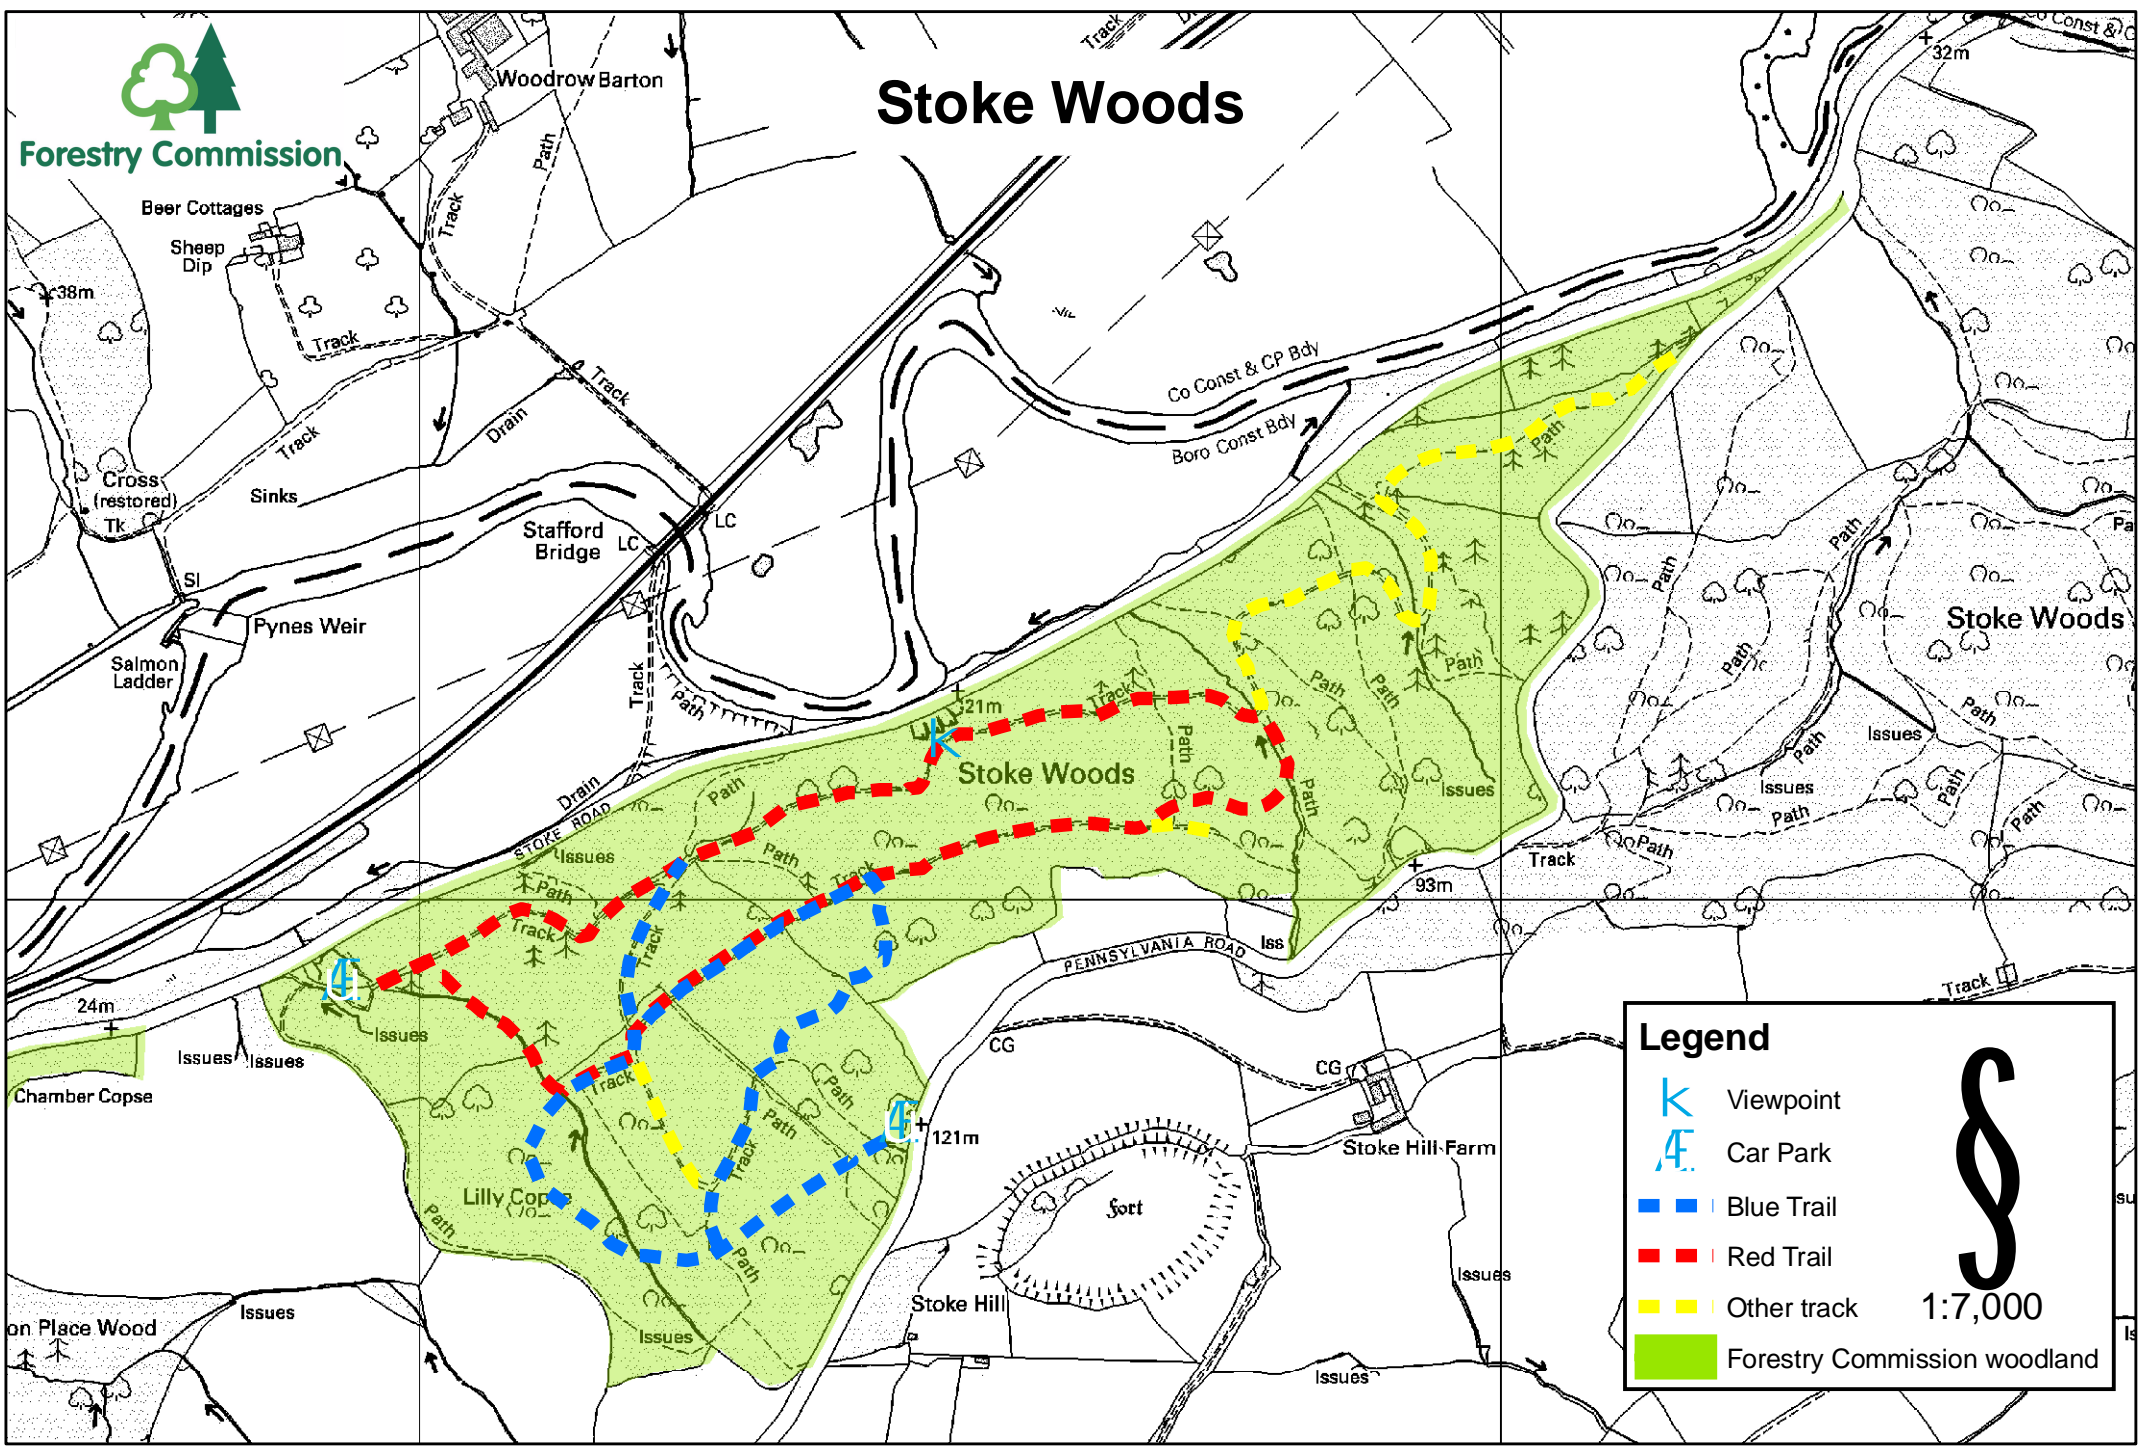

Stoke Woods

Legend

-  Viewpoint
-  Car Park
-  Blue Trail
-  Red Trail
-  Other track
-  Forestry Commission woodland

§
1:7,000

This map is based upon Ordnance Survey material with the permission of Ordnance Survey on behalf of the Controller of Her Majesty's Stationery Office © Crown Copyright. Unauthorised reproduction infringes Crown Copyright and may lead to prosecution or civil proceedings. Forestry Commission, 100025498