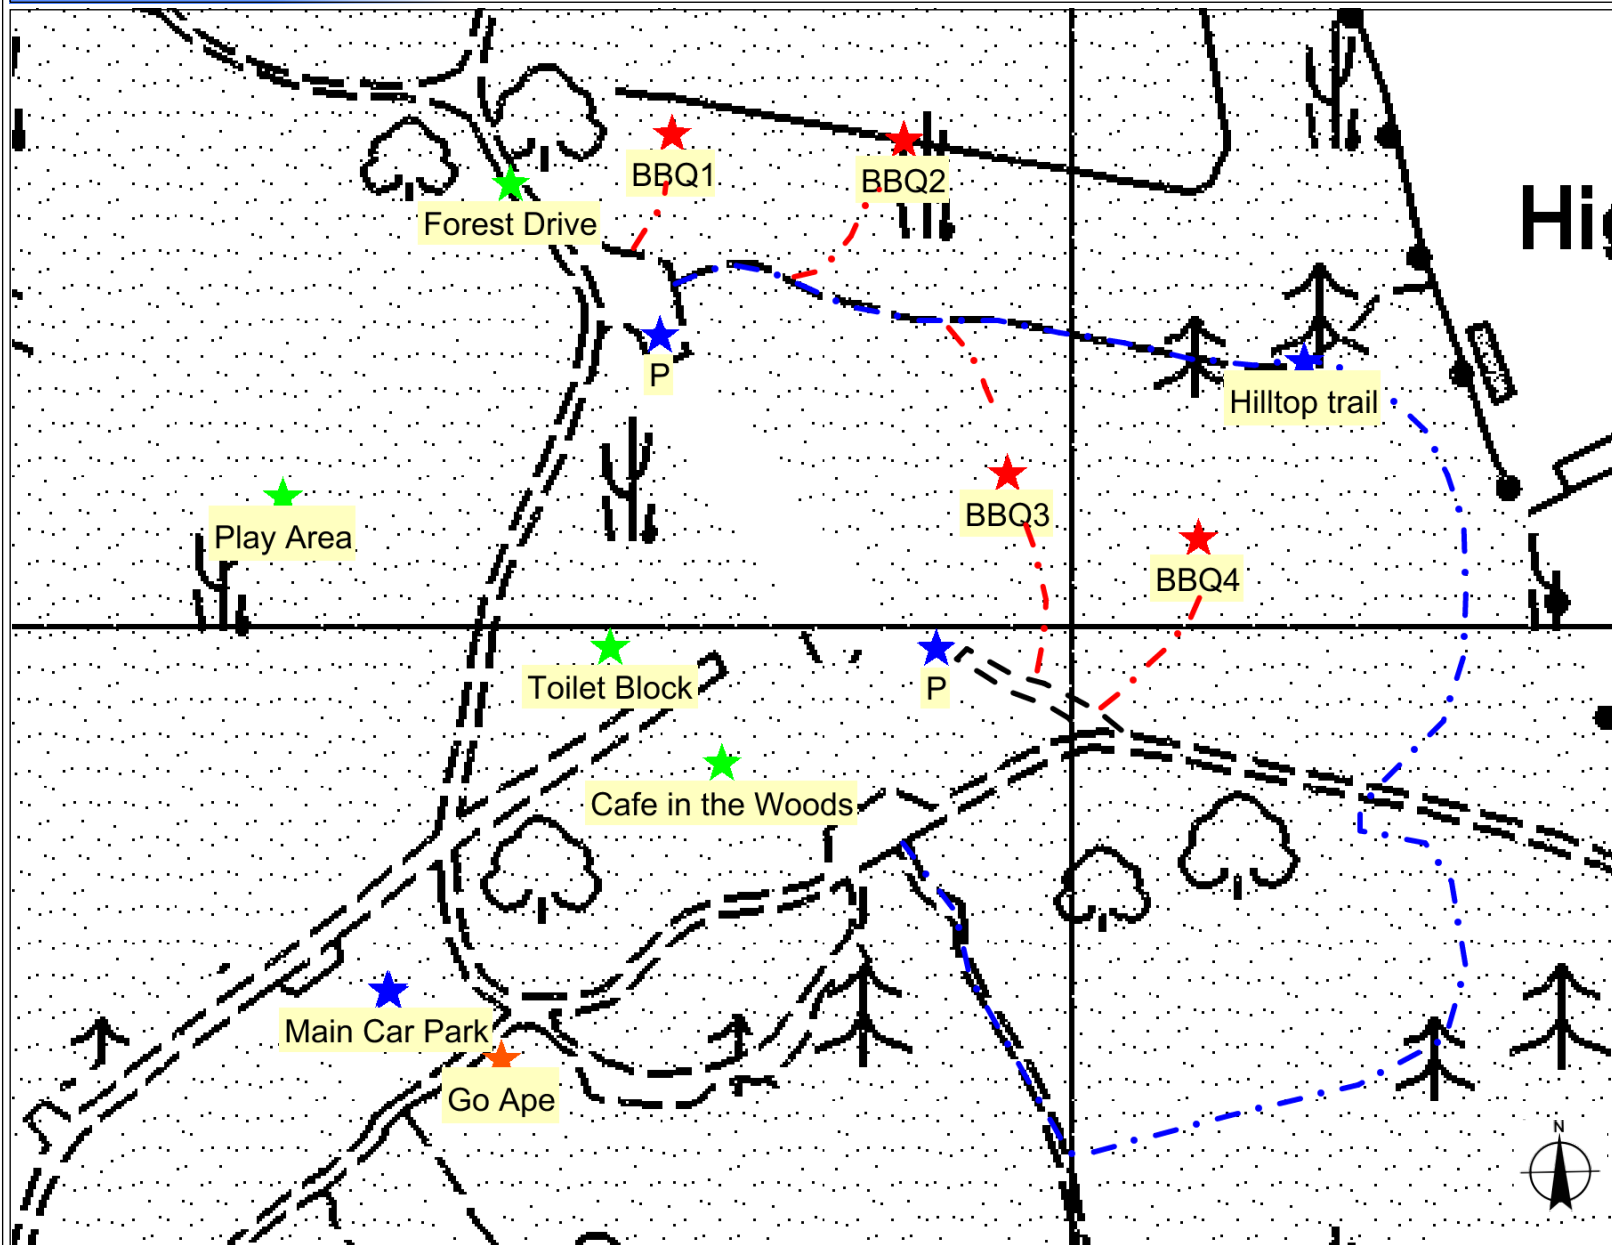

Wendover Woods Barbecue Location Map

OS 1:10,000