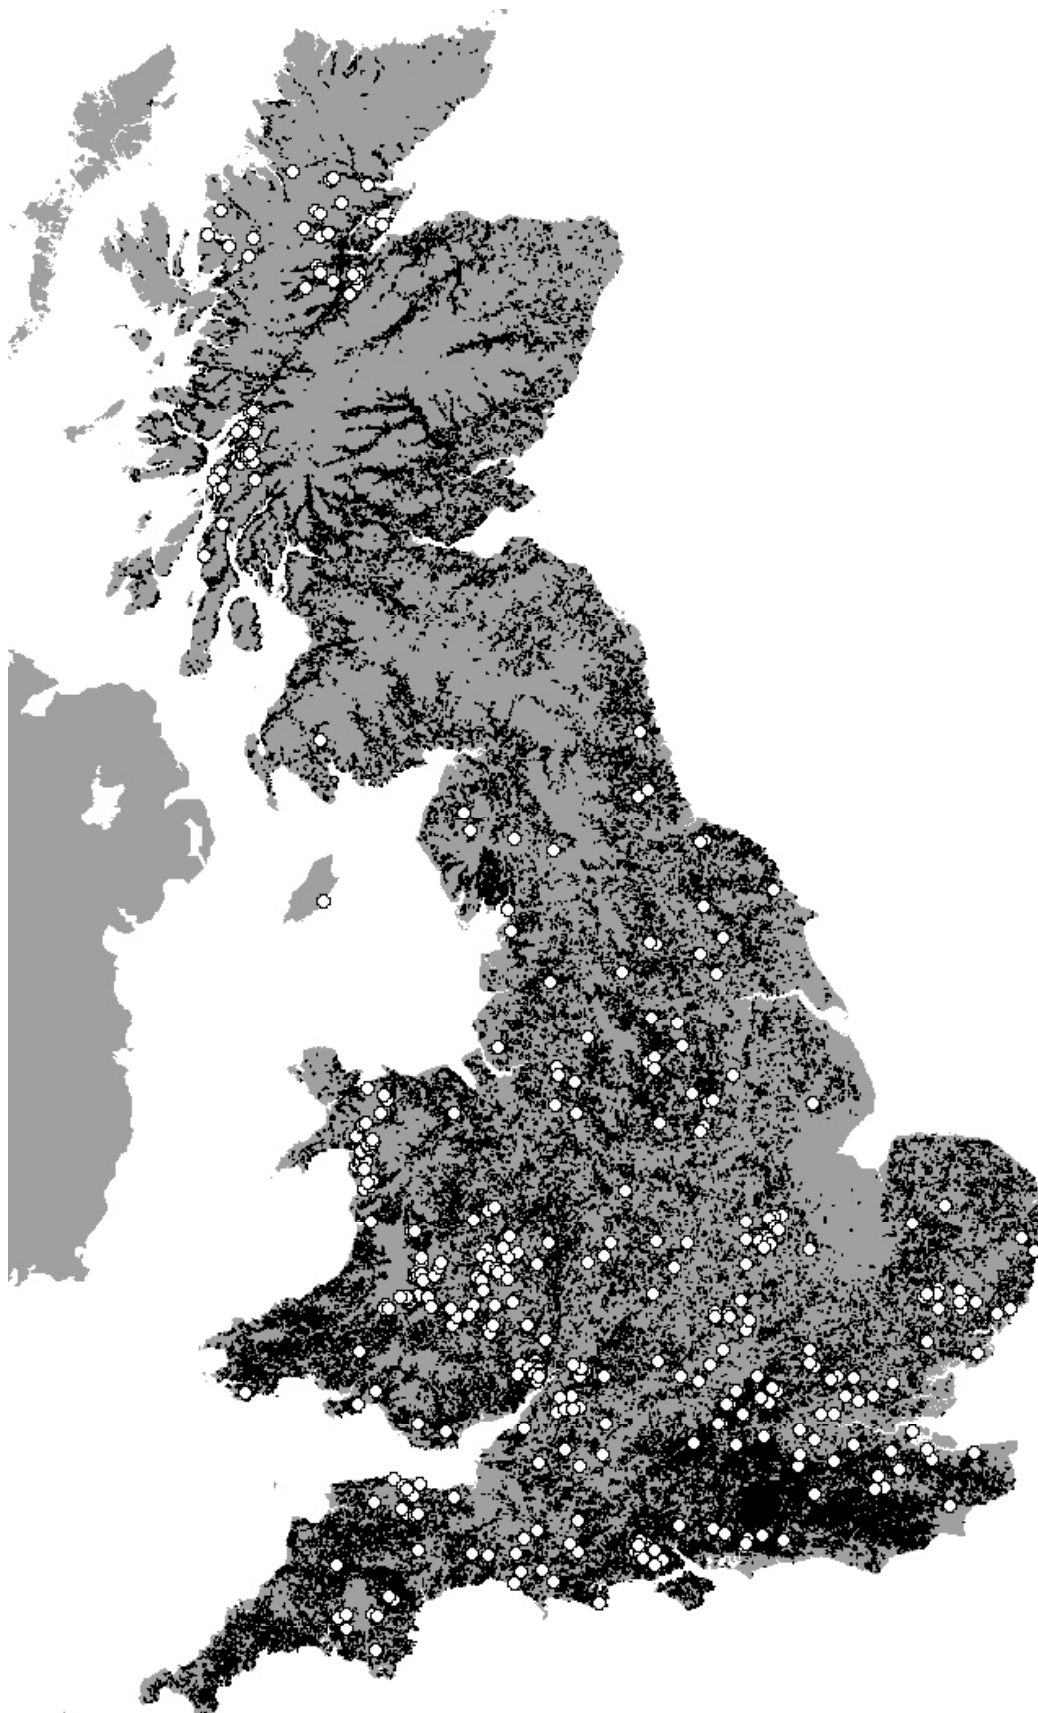

**Figure 2.4.** Map of All RWBS survey sites for both RSPB survey sites (open circles) and BTO survey sites (solid diamonds) within each Country and region.

**Figure 2.5.** Map of RWBS survey sites (white circles) overlaid onto the GB broadleaved woodland according to the National Inventory of Woodland and Trees.