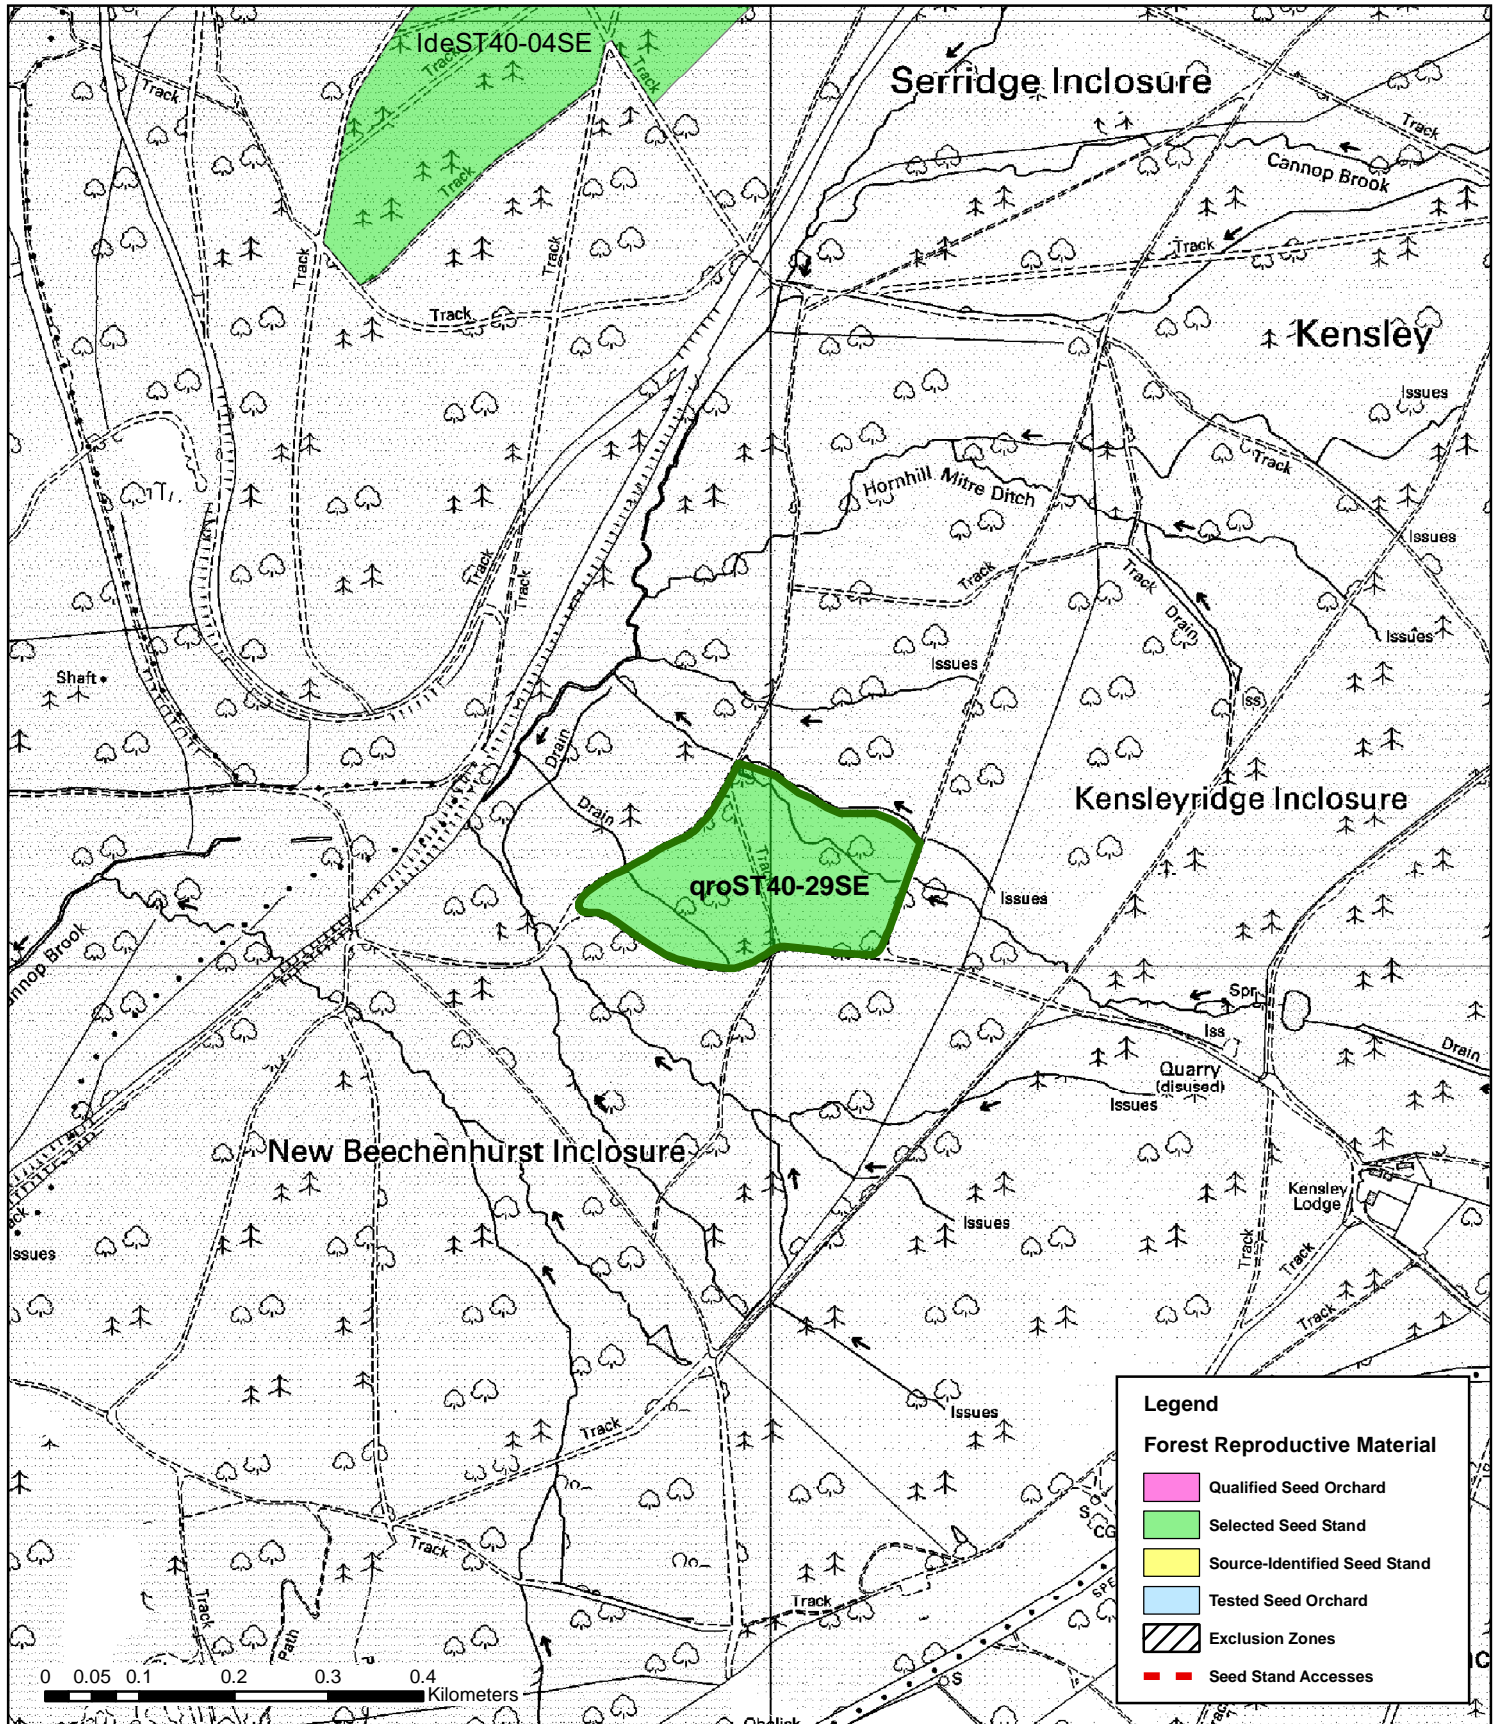

The Forest Reproductive Material Regulations 2002 NATIONAL REGISTER OF BASIC MATERIAL Selected Seed Stand

Forest District or Estate: Forest of Dean Forest District

NRID Number: groST40-29SE

OS Grid Reference: SO621131

This map is based on Ordnance Survey data with the permission of Ordnance Survey on behalf of the Controller of Her Majesty's Stationery Office © Crown copyright. Unauthorised reproduction infringes Crown copyright and may lead to prosecution or civil proceedings. Forestry Commission PGA 100025498 2006