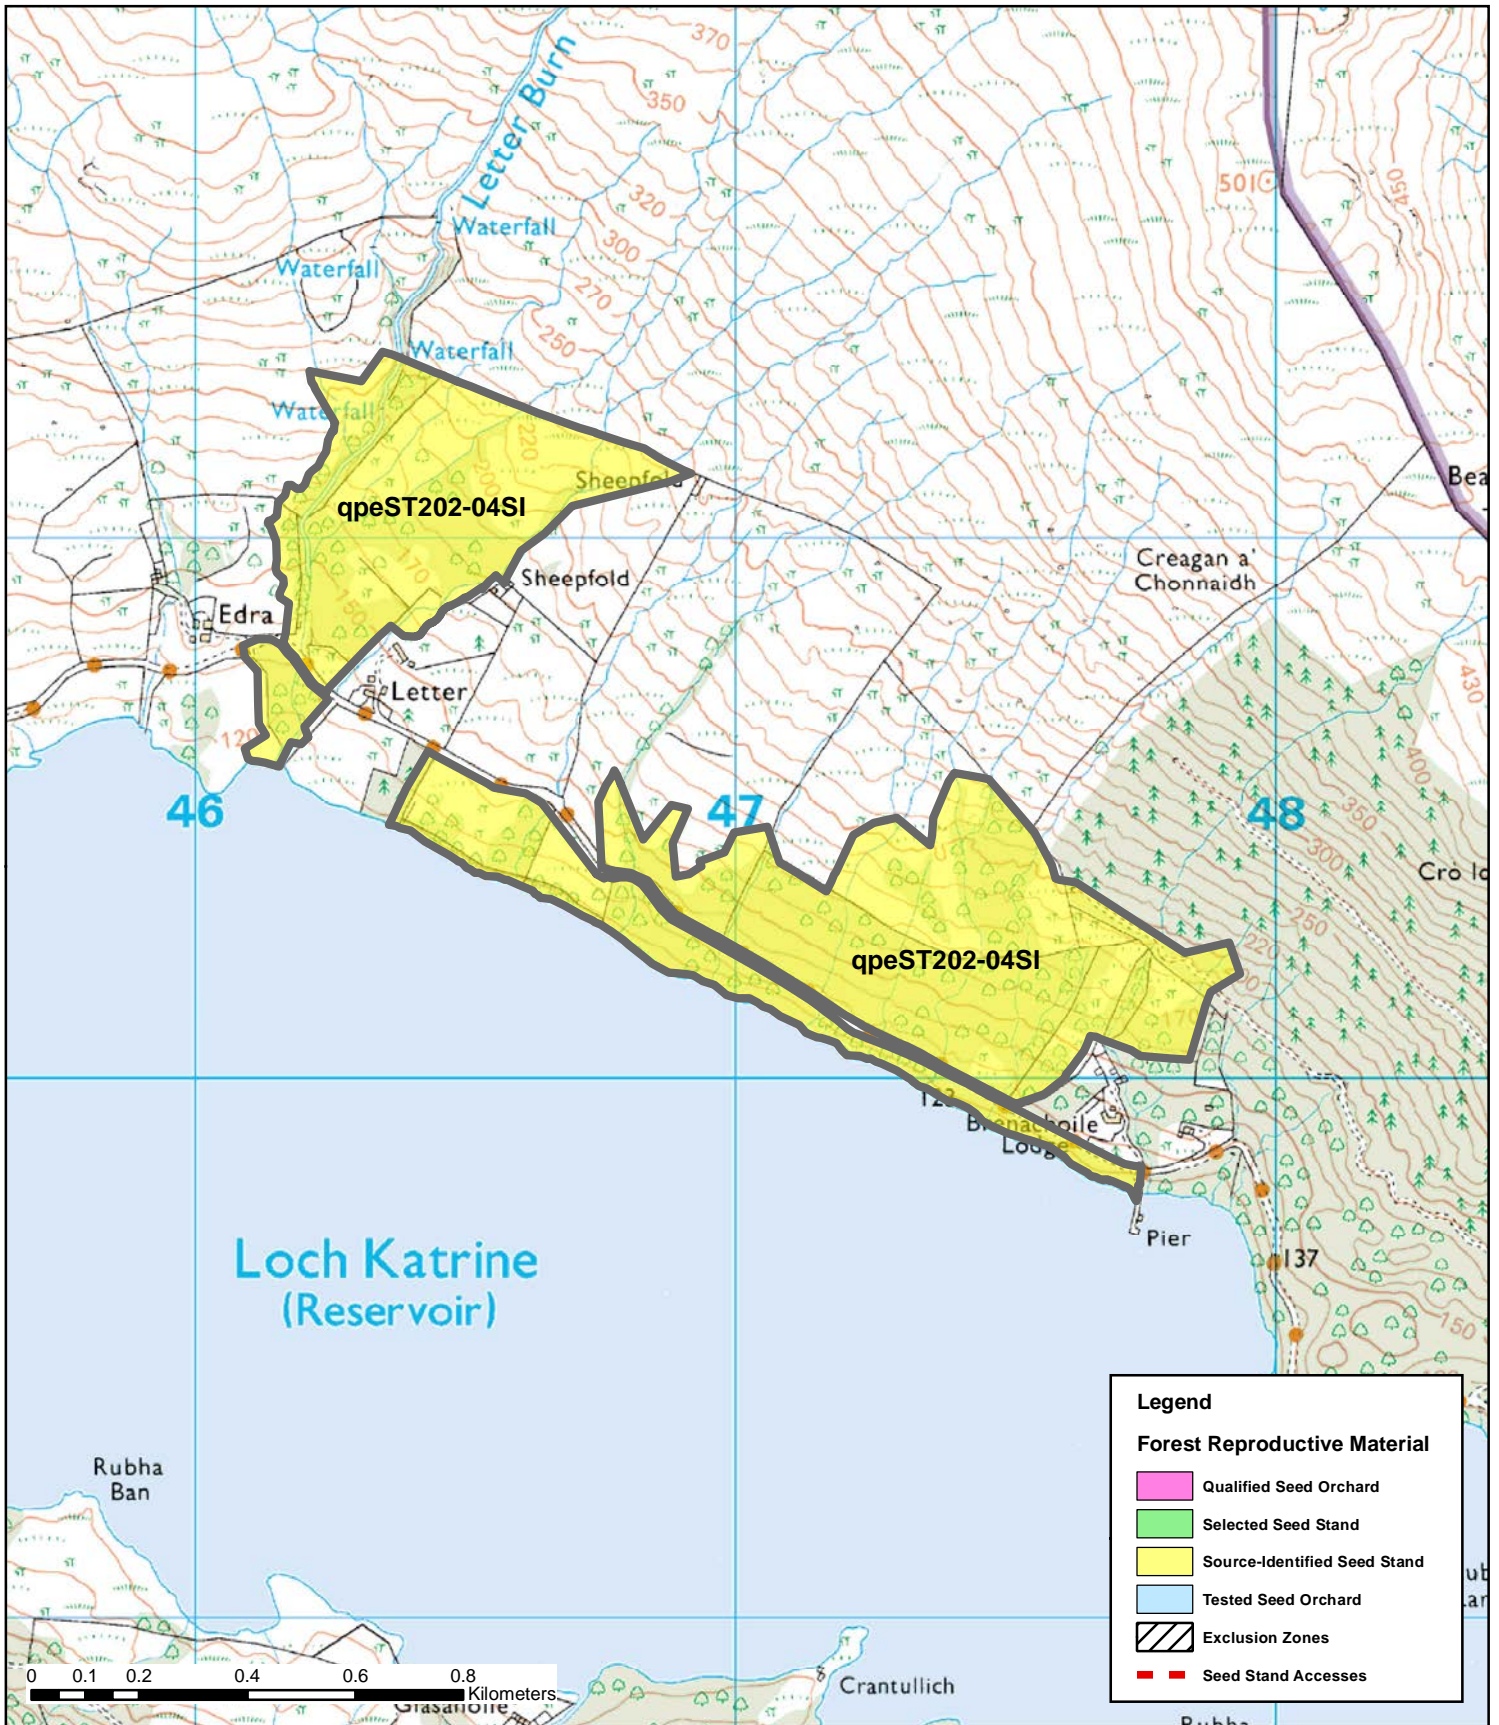

The Forest Reproductive Material Regulations 2002 NATIONAL REGISTER OF BASIC MATERIAL Source-Identified Seed Stand

Forest District or Estate: Cowal & Trossachs

NRID Number: qpeST202-04SI

OS Grid Reference: NN472102

Reproduced by Permission of Ordnance Survey on behalf of HMSO.
© Crown copyright and database right [2014]. All rights reserved.
Ordnance Survey Licence number [100021242]