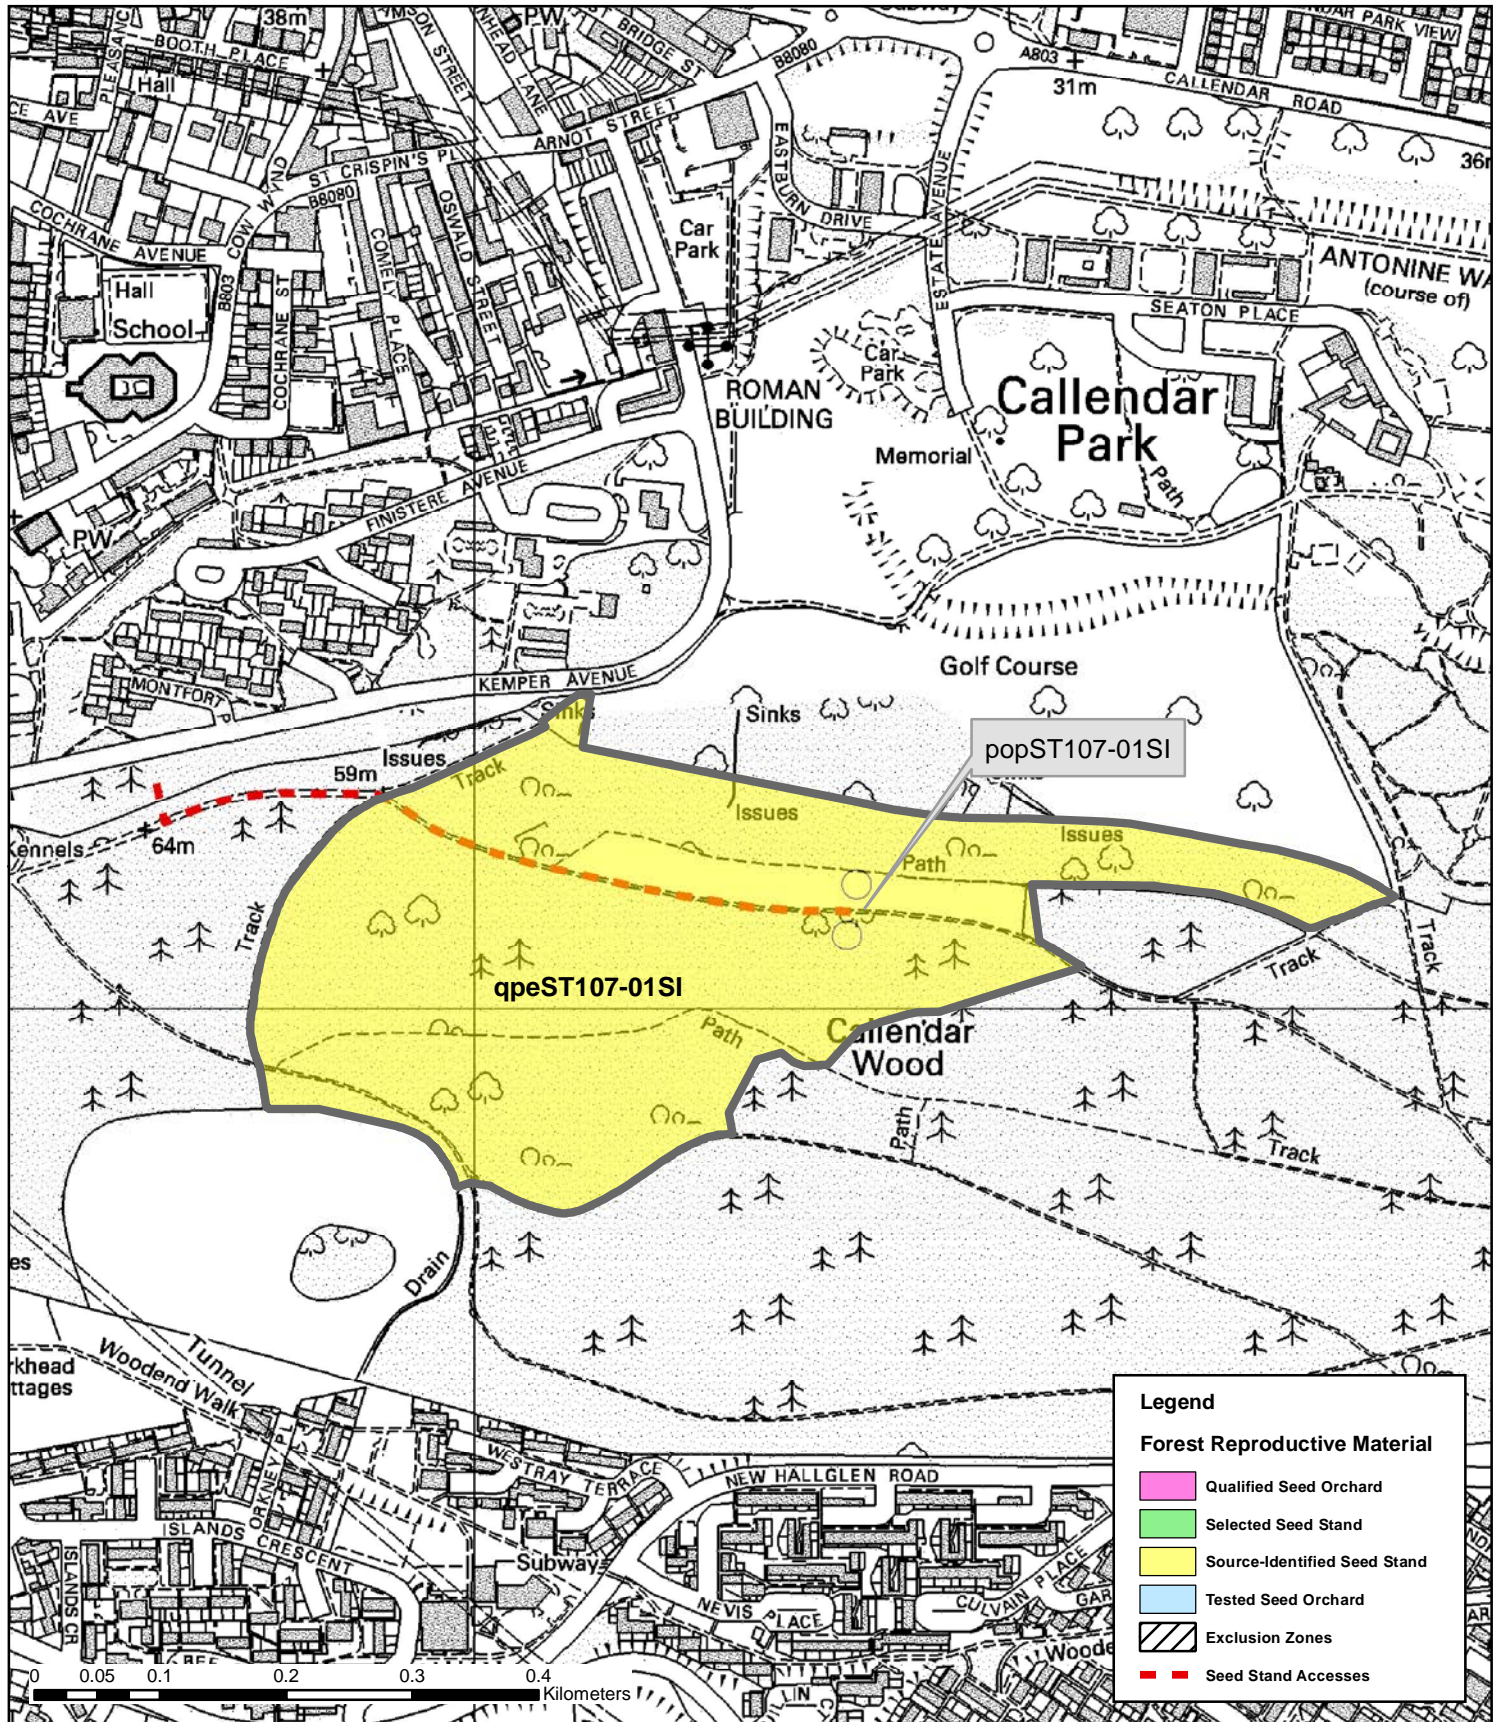

The Forest Reproductive Material Regulations 2002 NATIONAL REGISTER OF BASIC MATERIAL Source-Identified Seed Stand

Forest District or Estate: Scottish Lowlands Forest District

NRID Number: qpeST107-01SI

OS Grid Reference: NS891790

Reproduced by permission of Ordnance Survey on behalf of HMSO.
© Crown copyright and database right [2013] All rights reserved.
Ordnance Survey Licence number [100021242]