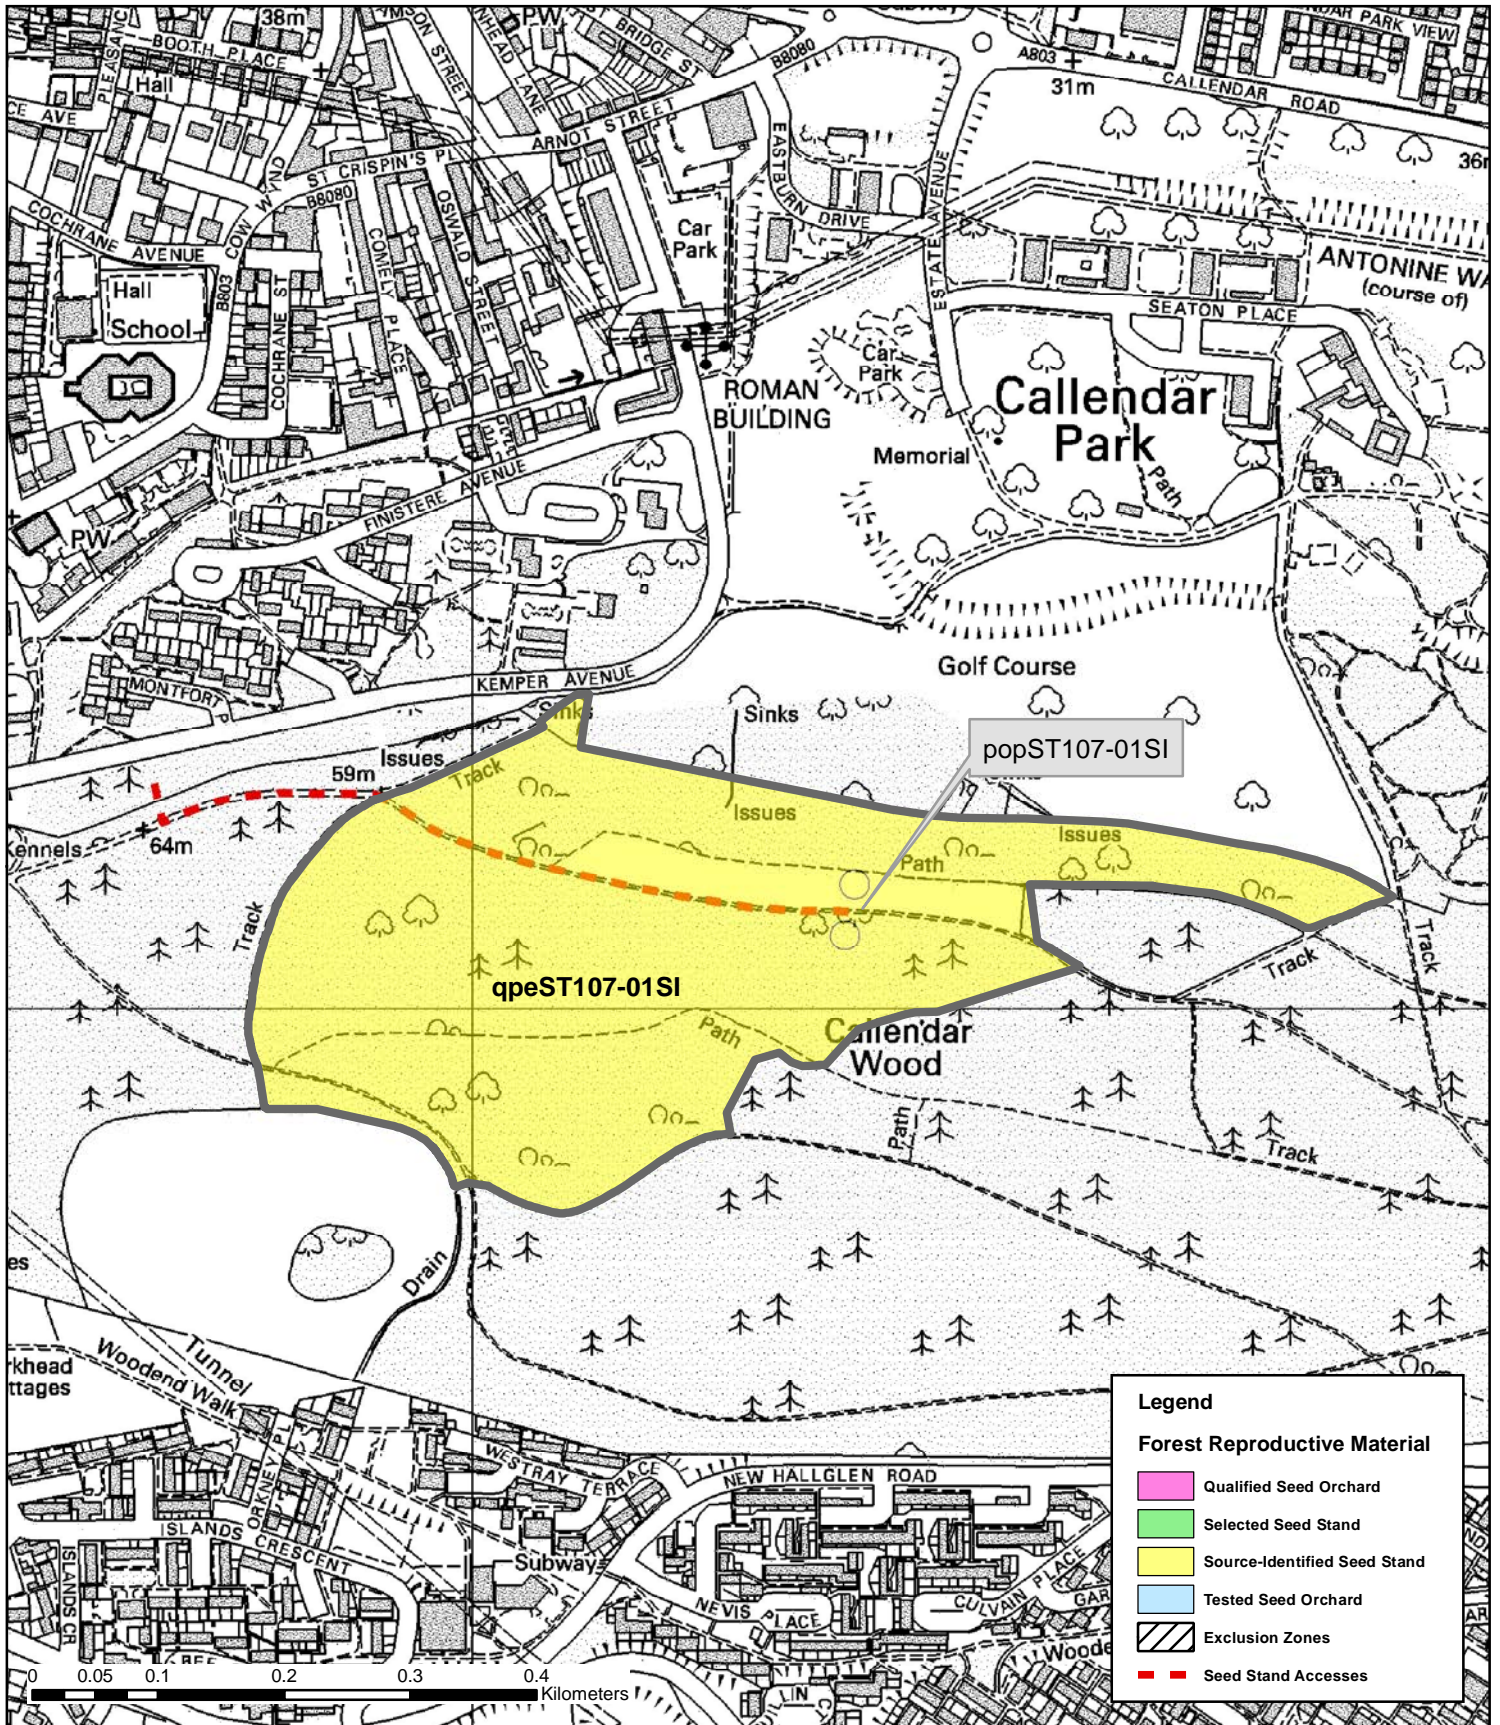

The Forest Reproductive Material Regulations 2002 NATIONAL REGISTER OF BASIC MATERIAL Source-Identified Seed Stand

Forest District or Estate: Scottish Lowlands Forest District

NRID Number: qpeST107-01SI

OS Grid Reference: NS891790

Reproduced by permission of Ordnance Survey on behalf of HMSO.
© Crown copyright and database right [2013] All rights reserved.
Ordnance Survey Licence number [100021242]