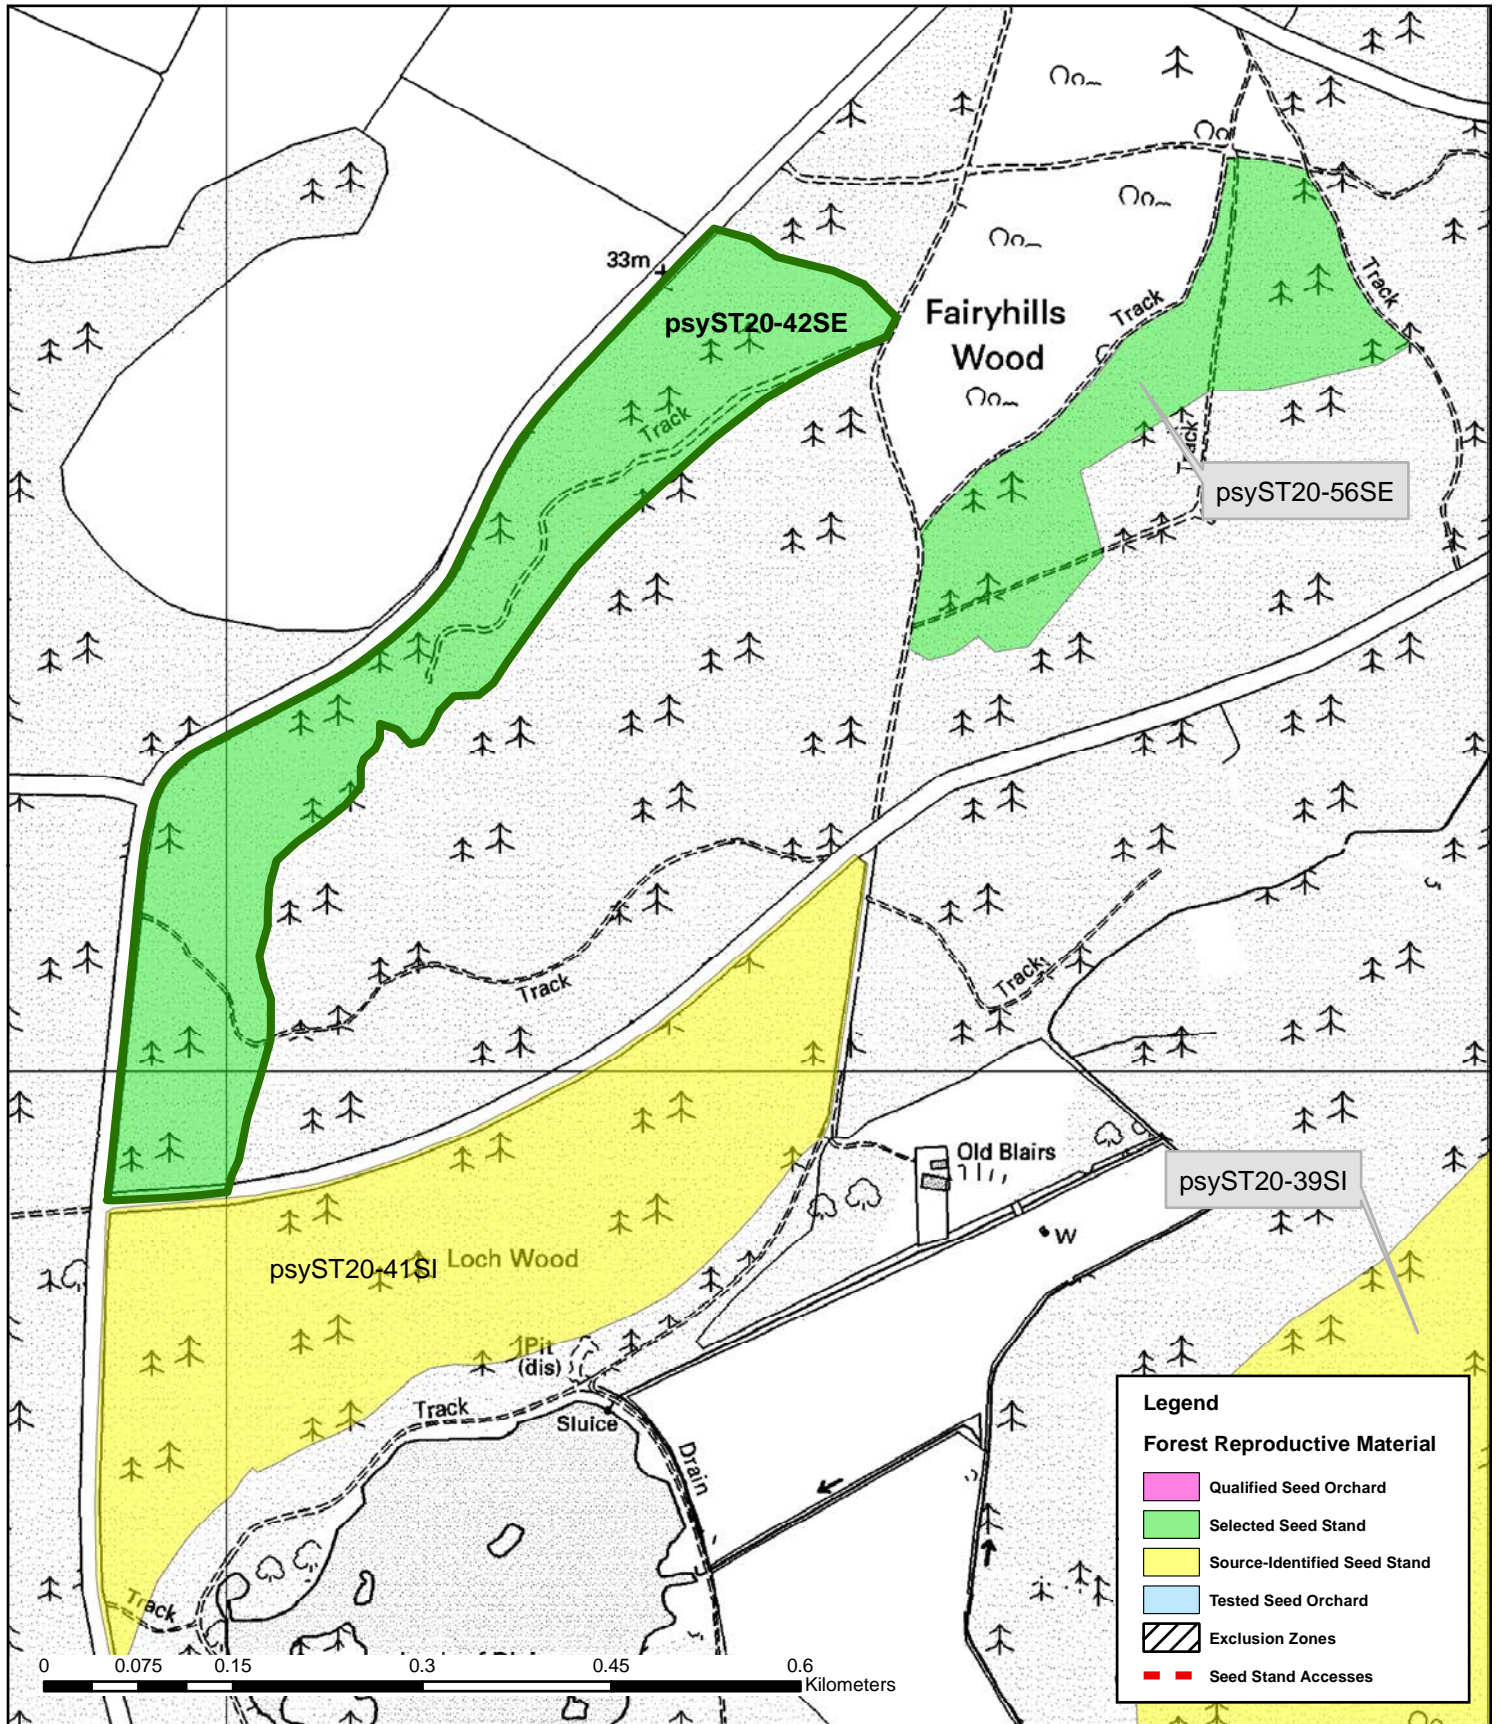

The Forest Reproductive Material Regulations 2002 NATIONAL REGISTER OF BASIC MATERIAL Selected Seed Stand

Legend

Forest Reproductive Material

- Qualified Seed Orchard
- Selected Seed Stand
- Source-Identified Seed Stand
- Tested Seed Orchard
- Exclusion Zones
- Seed Stand Accesses

Forest District or Estate: Altyre

NRID Number: psyST20-42SE

OS Grid Reference: NJ020562

Reproduced by Permission of Ordnance Survey on behalf of HMSO.
© Crown copyright and database right [2014]. All rights reserved.
Ordnance Survey Licence number [100021242]