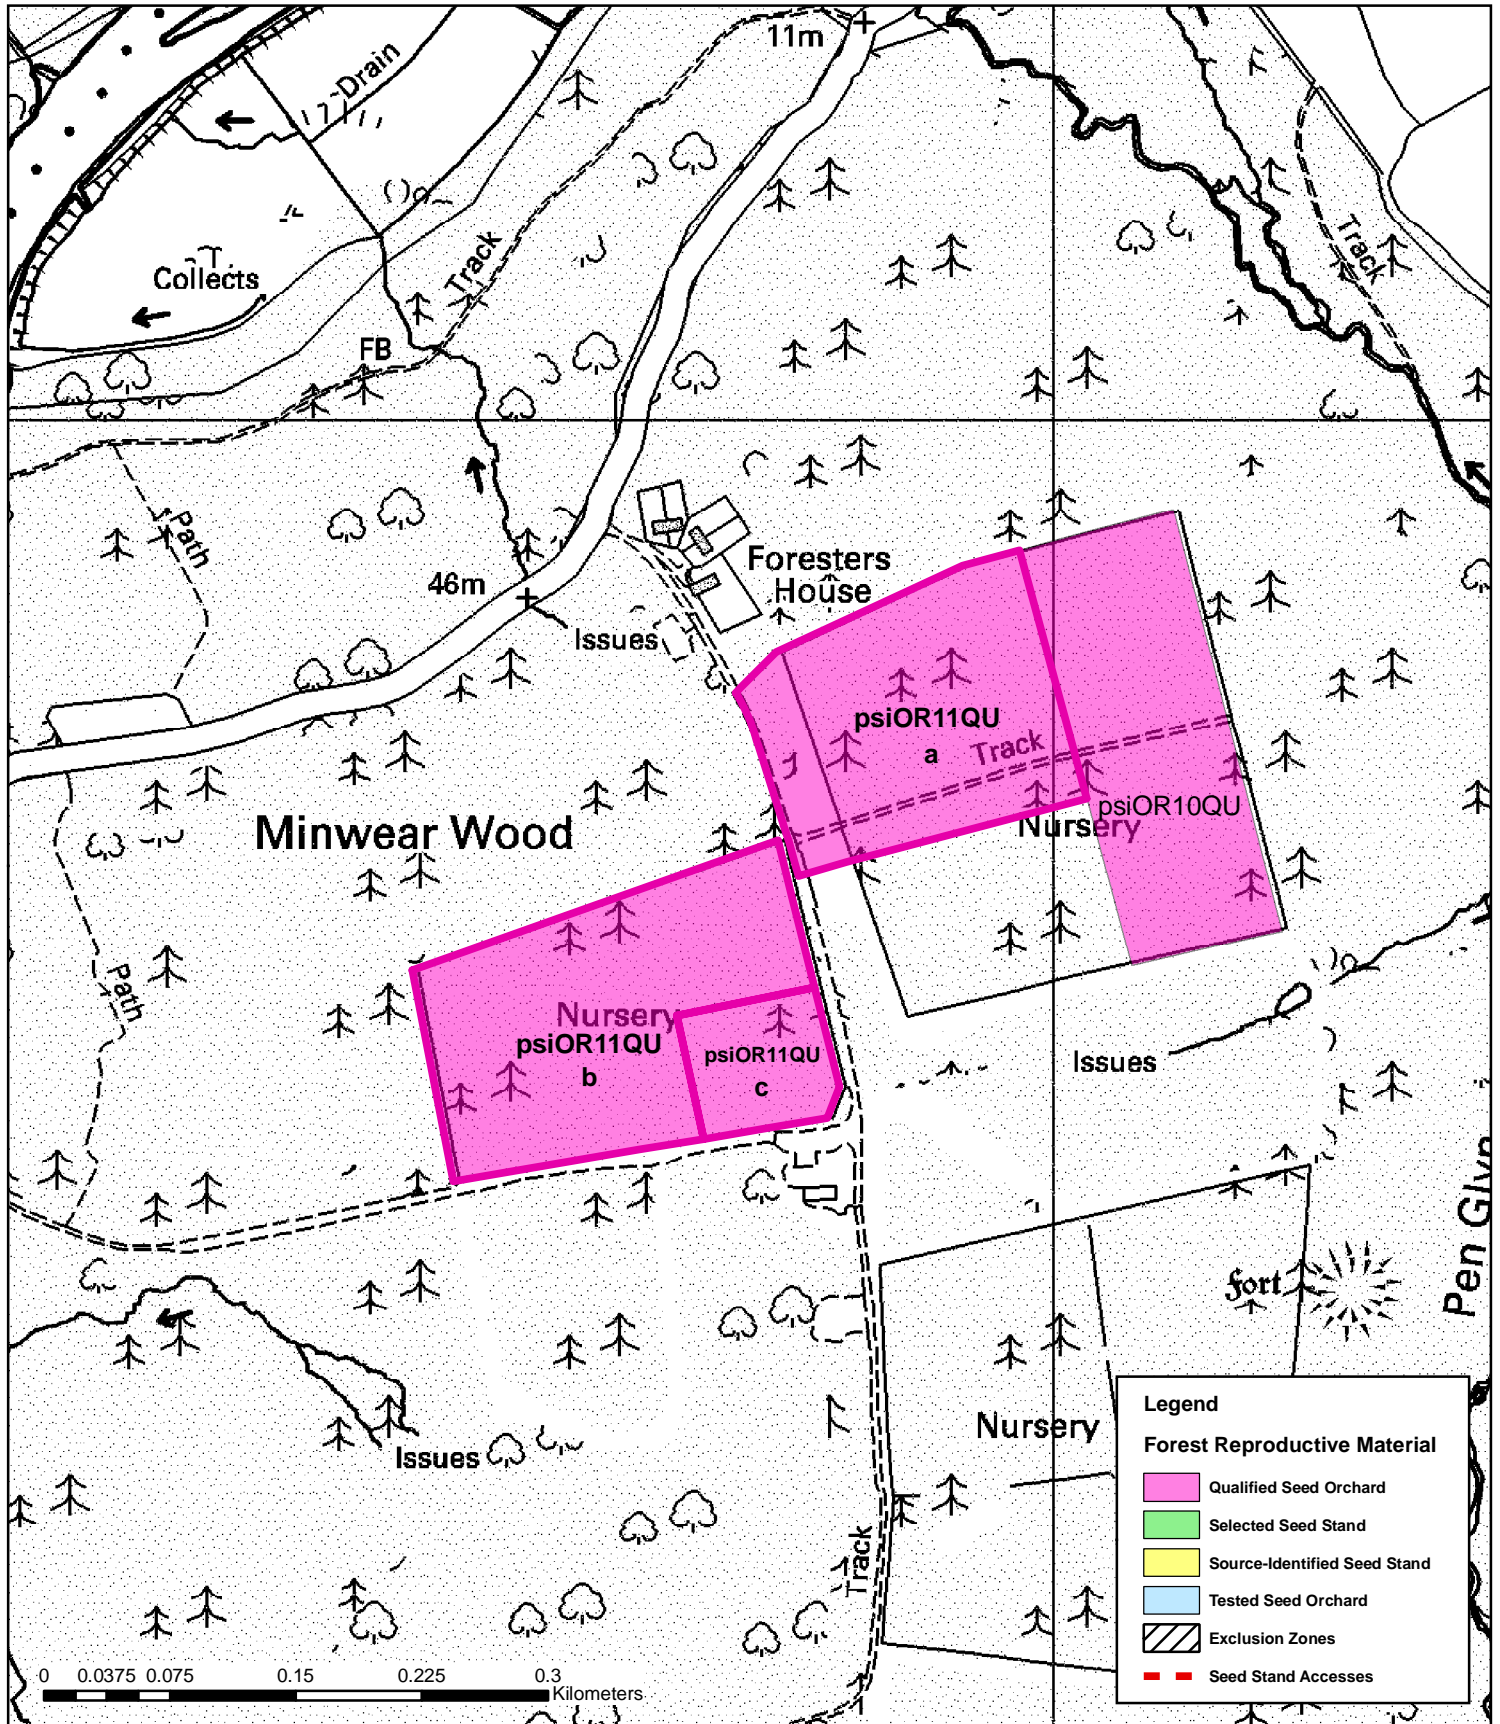

The Forest Reproductive Material Regulations 2002 NATIONAL REGISTER OF BASIC MATERIAL Qualified Seed Orchard

Forest District or Estate: Llanymddyfri Forest District

NRID Number: psiOR11QU

OS Grid Reference: SN058137

Reproduced by permission of Ordnance Survey on behalf of HMSO.
© Crown copyright and database right [2011]. All rights reserved.
Ordnance Survey Licence number [100021242]