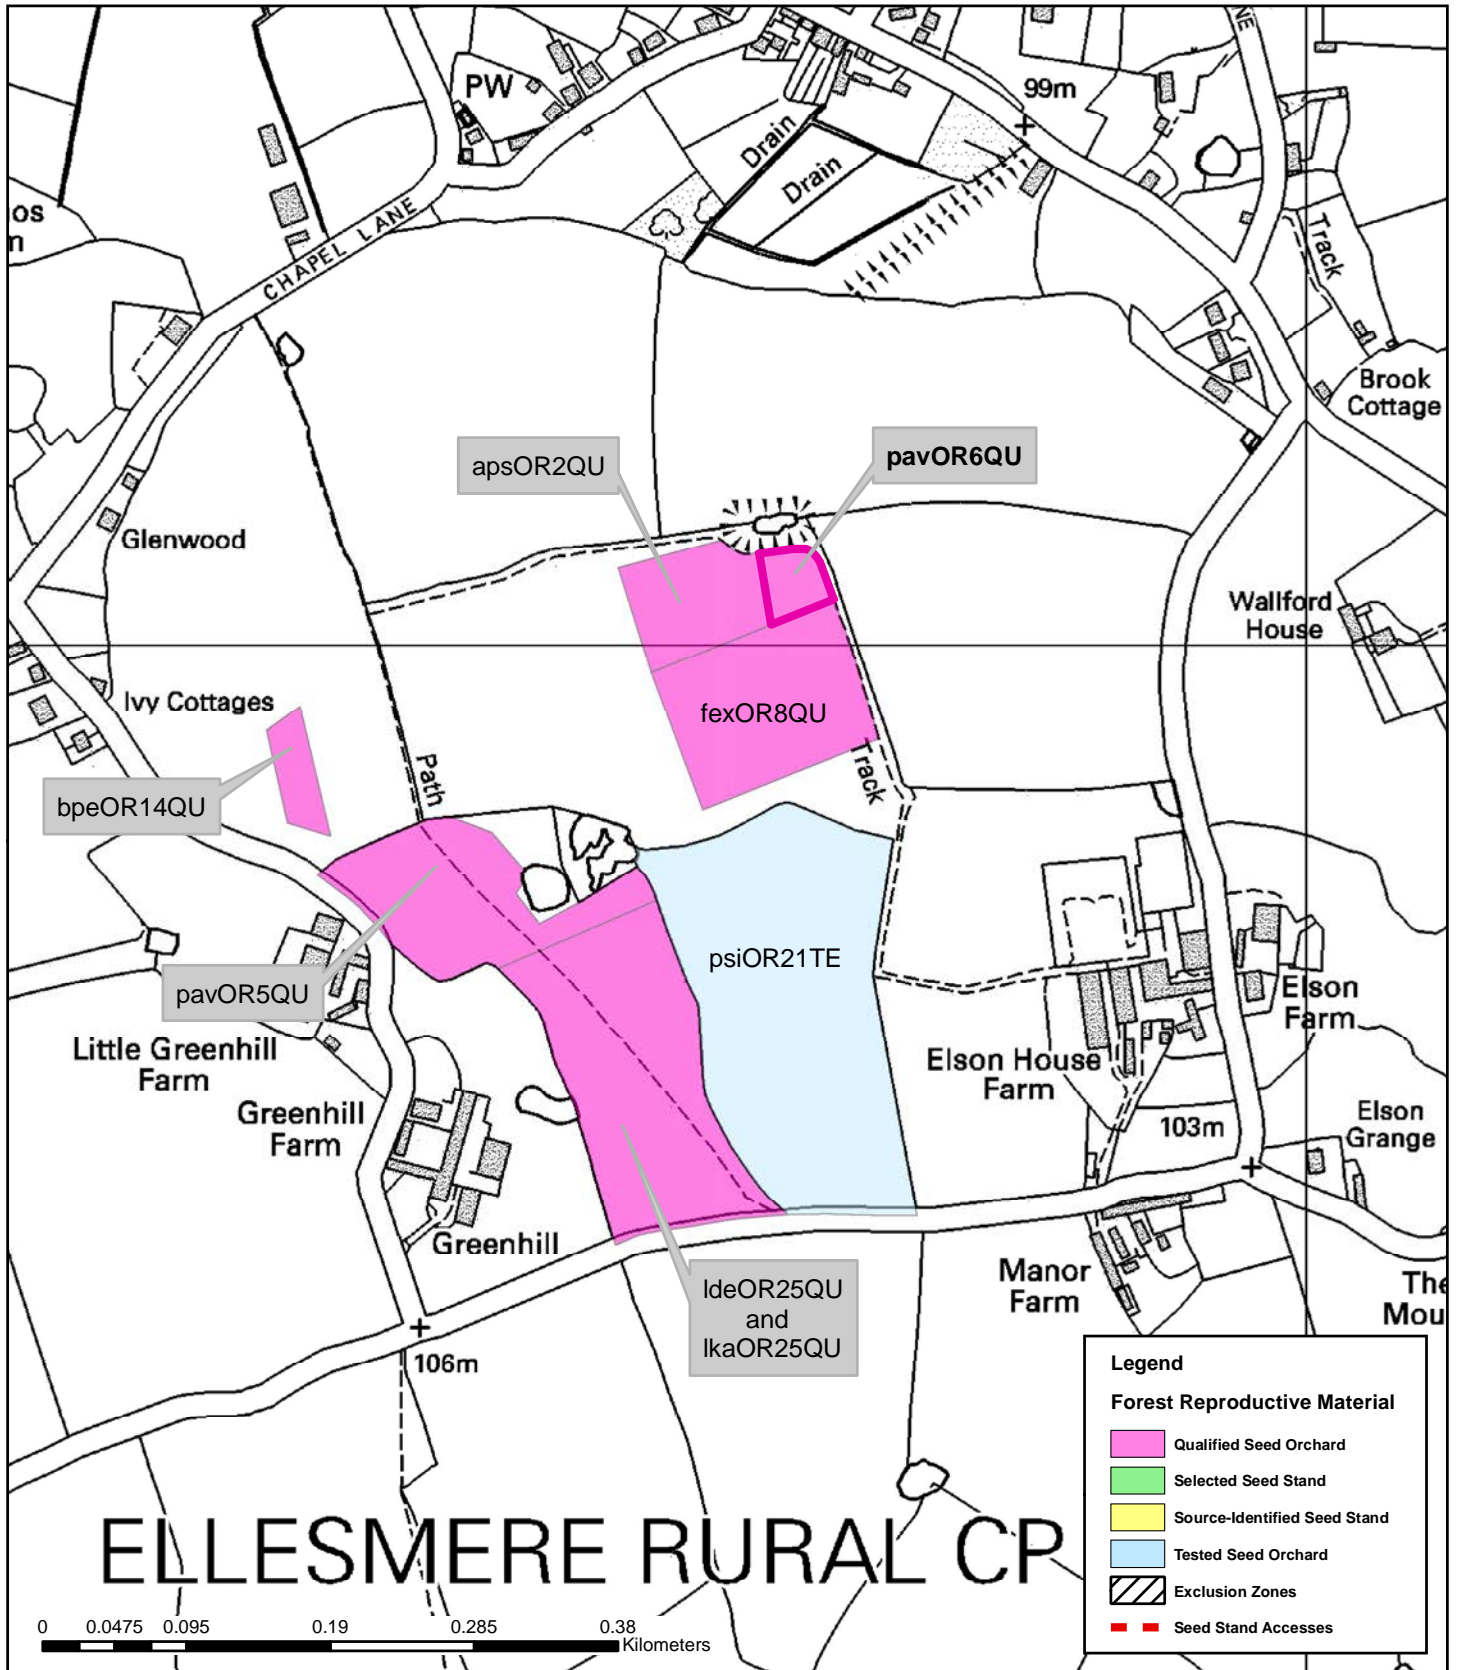

The Forest Reproductive Material Regulations 2002 NATIONAL REGISTER OF BASIC MATERIAL Qualified Seed Orchard

Forest District or Estate: Forestart

NRID Number: pavOR6QU

OS Grid Reference: SJ376360

Reproduced by permission of Ordnance Survey on behalf of HMSO.
© Crown copyright and database right [2015]. All rights reserved.
Ordnance Survey Licence number [100021242]