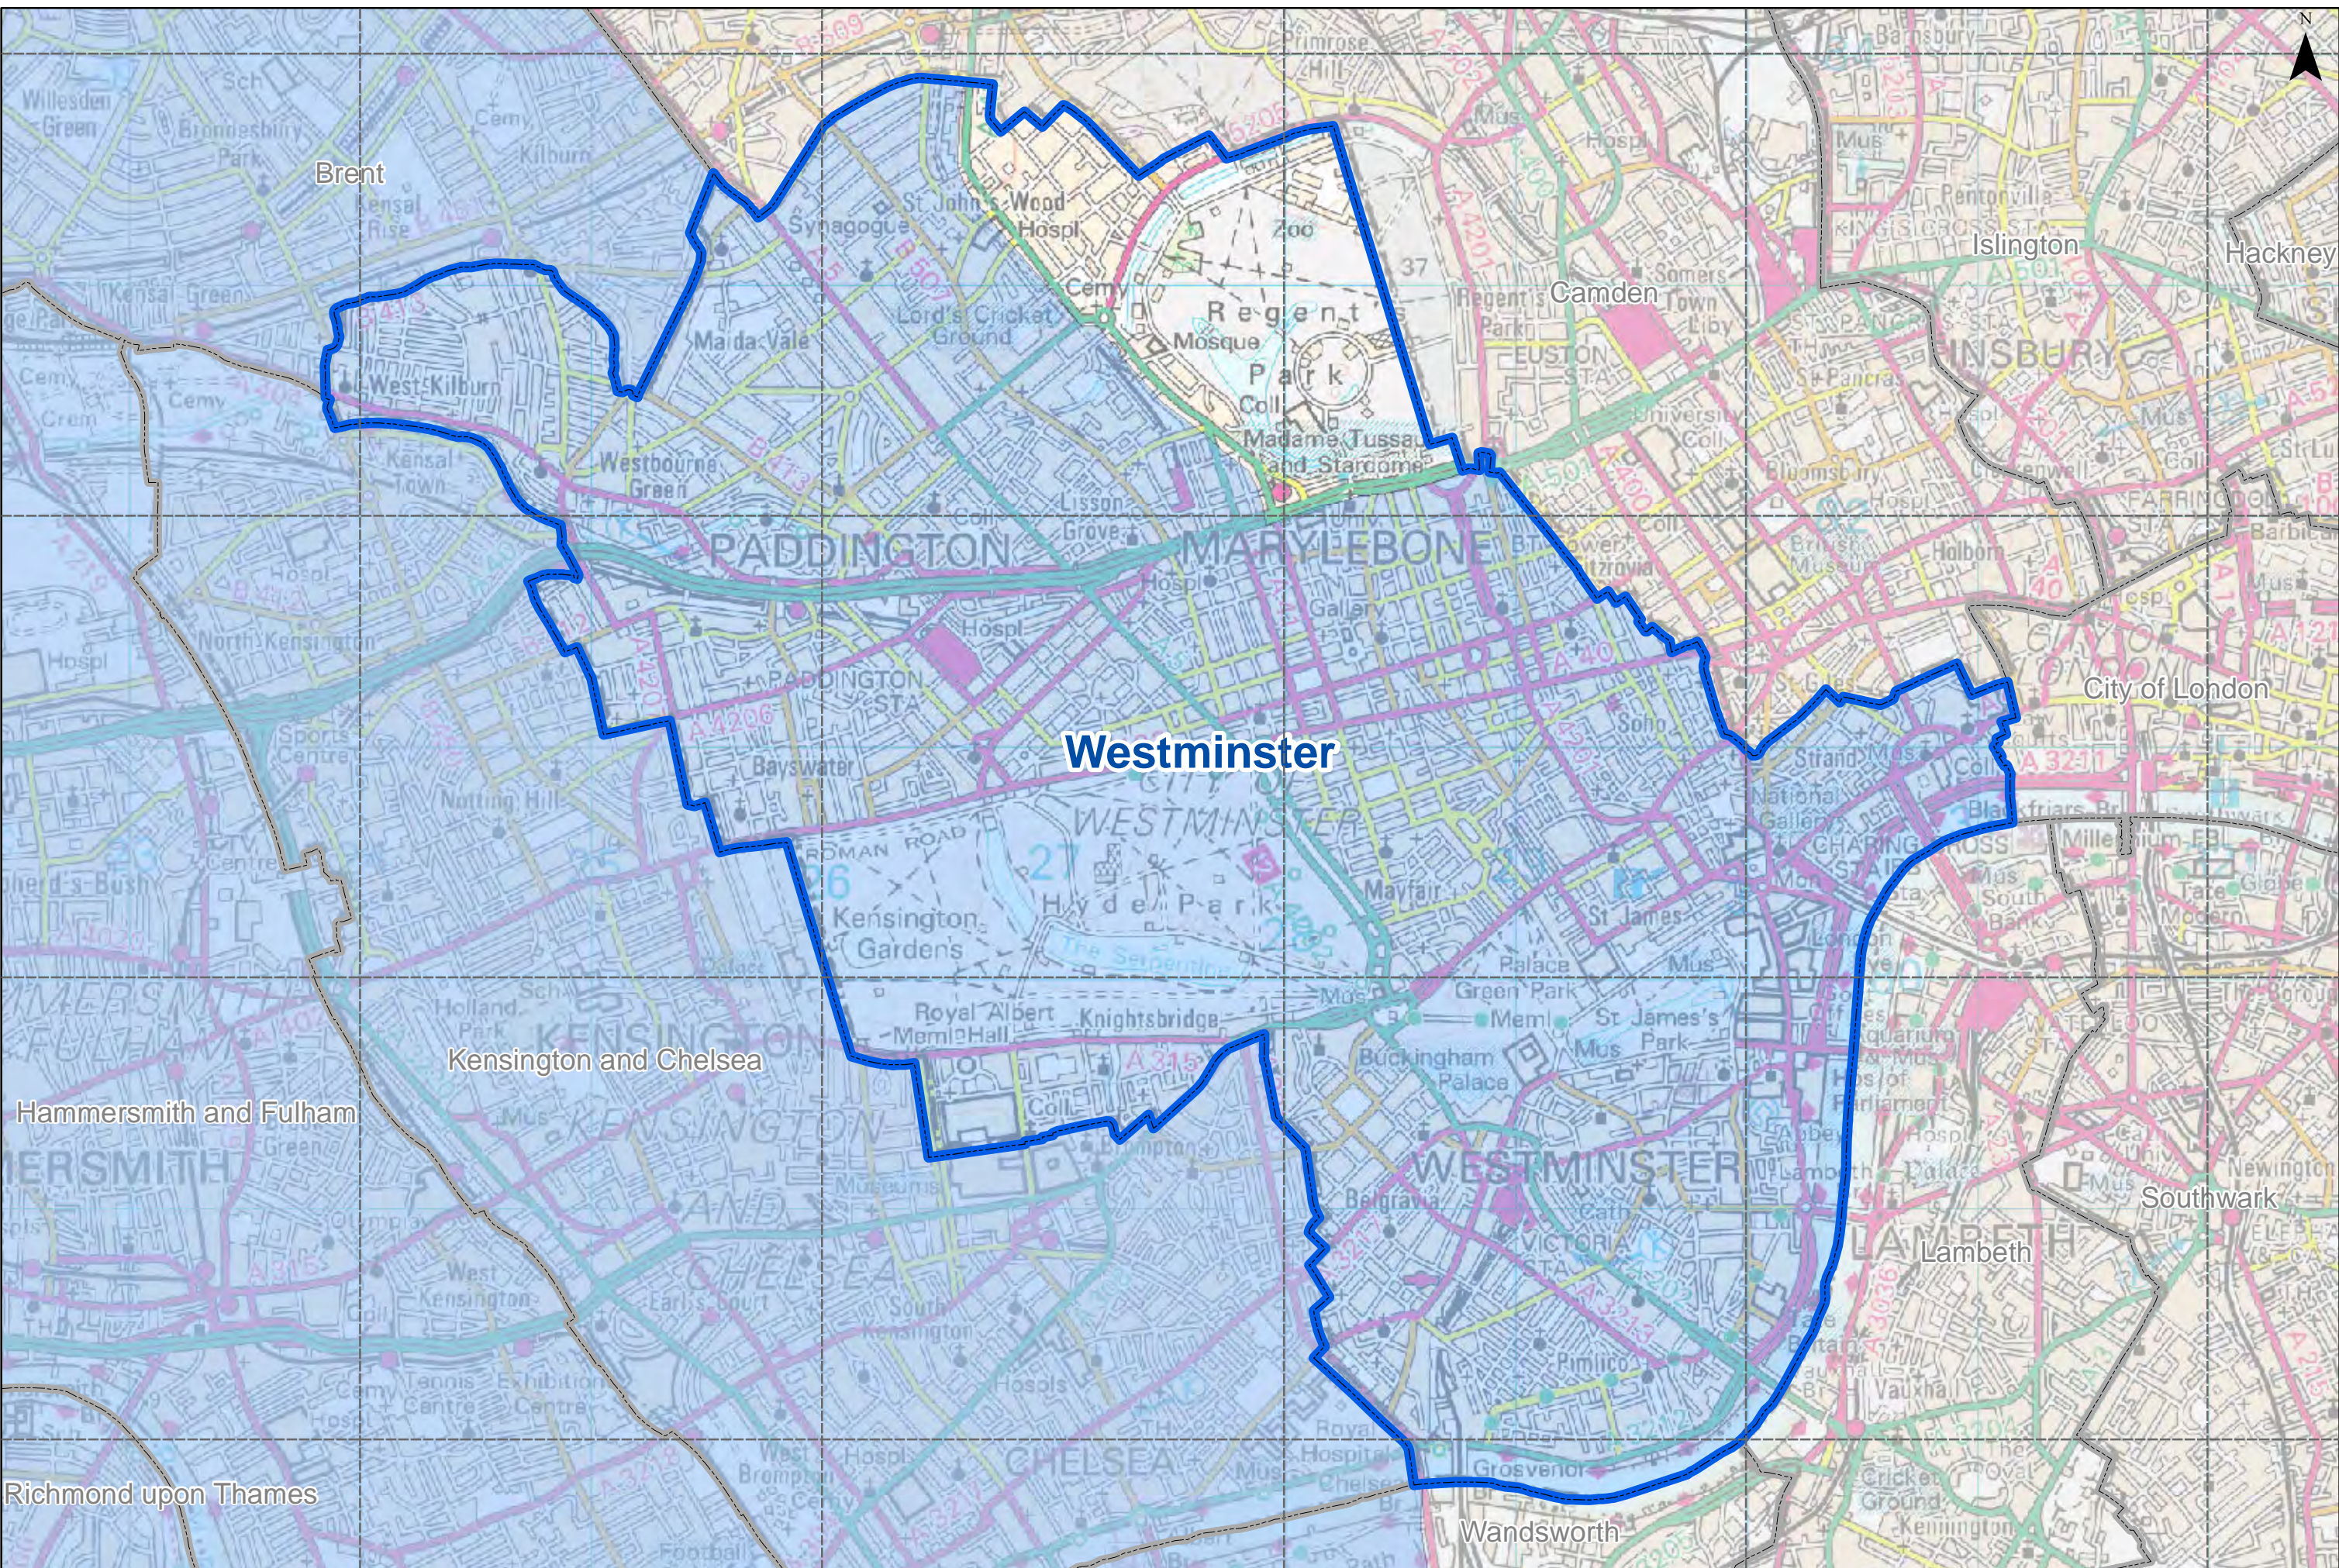

182000

180000

180000

178000

178000

524000

526000

528000

530000

532000

Westminister

Core zone
 Local Authority

Core and control zones: Westminister