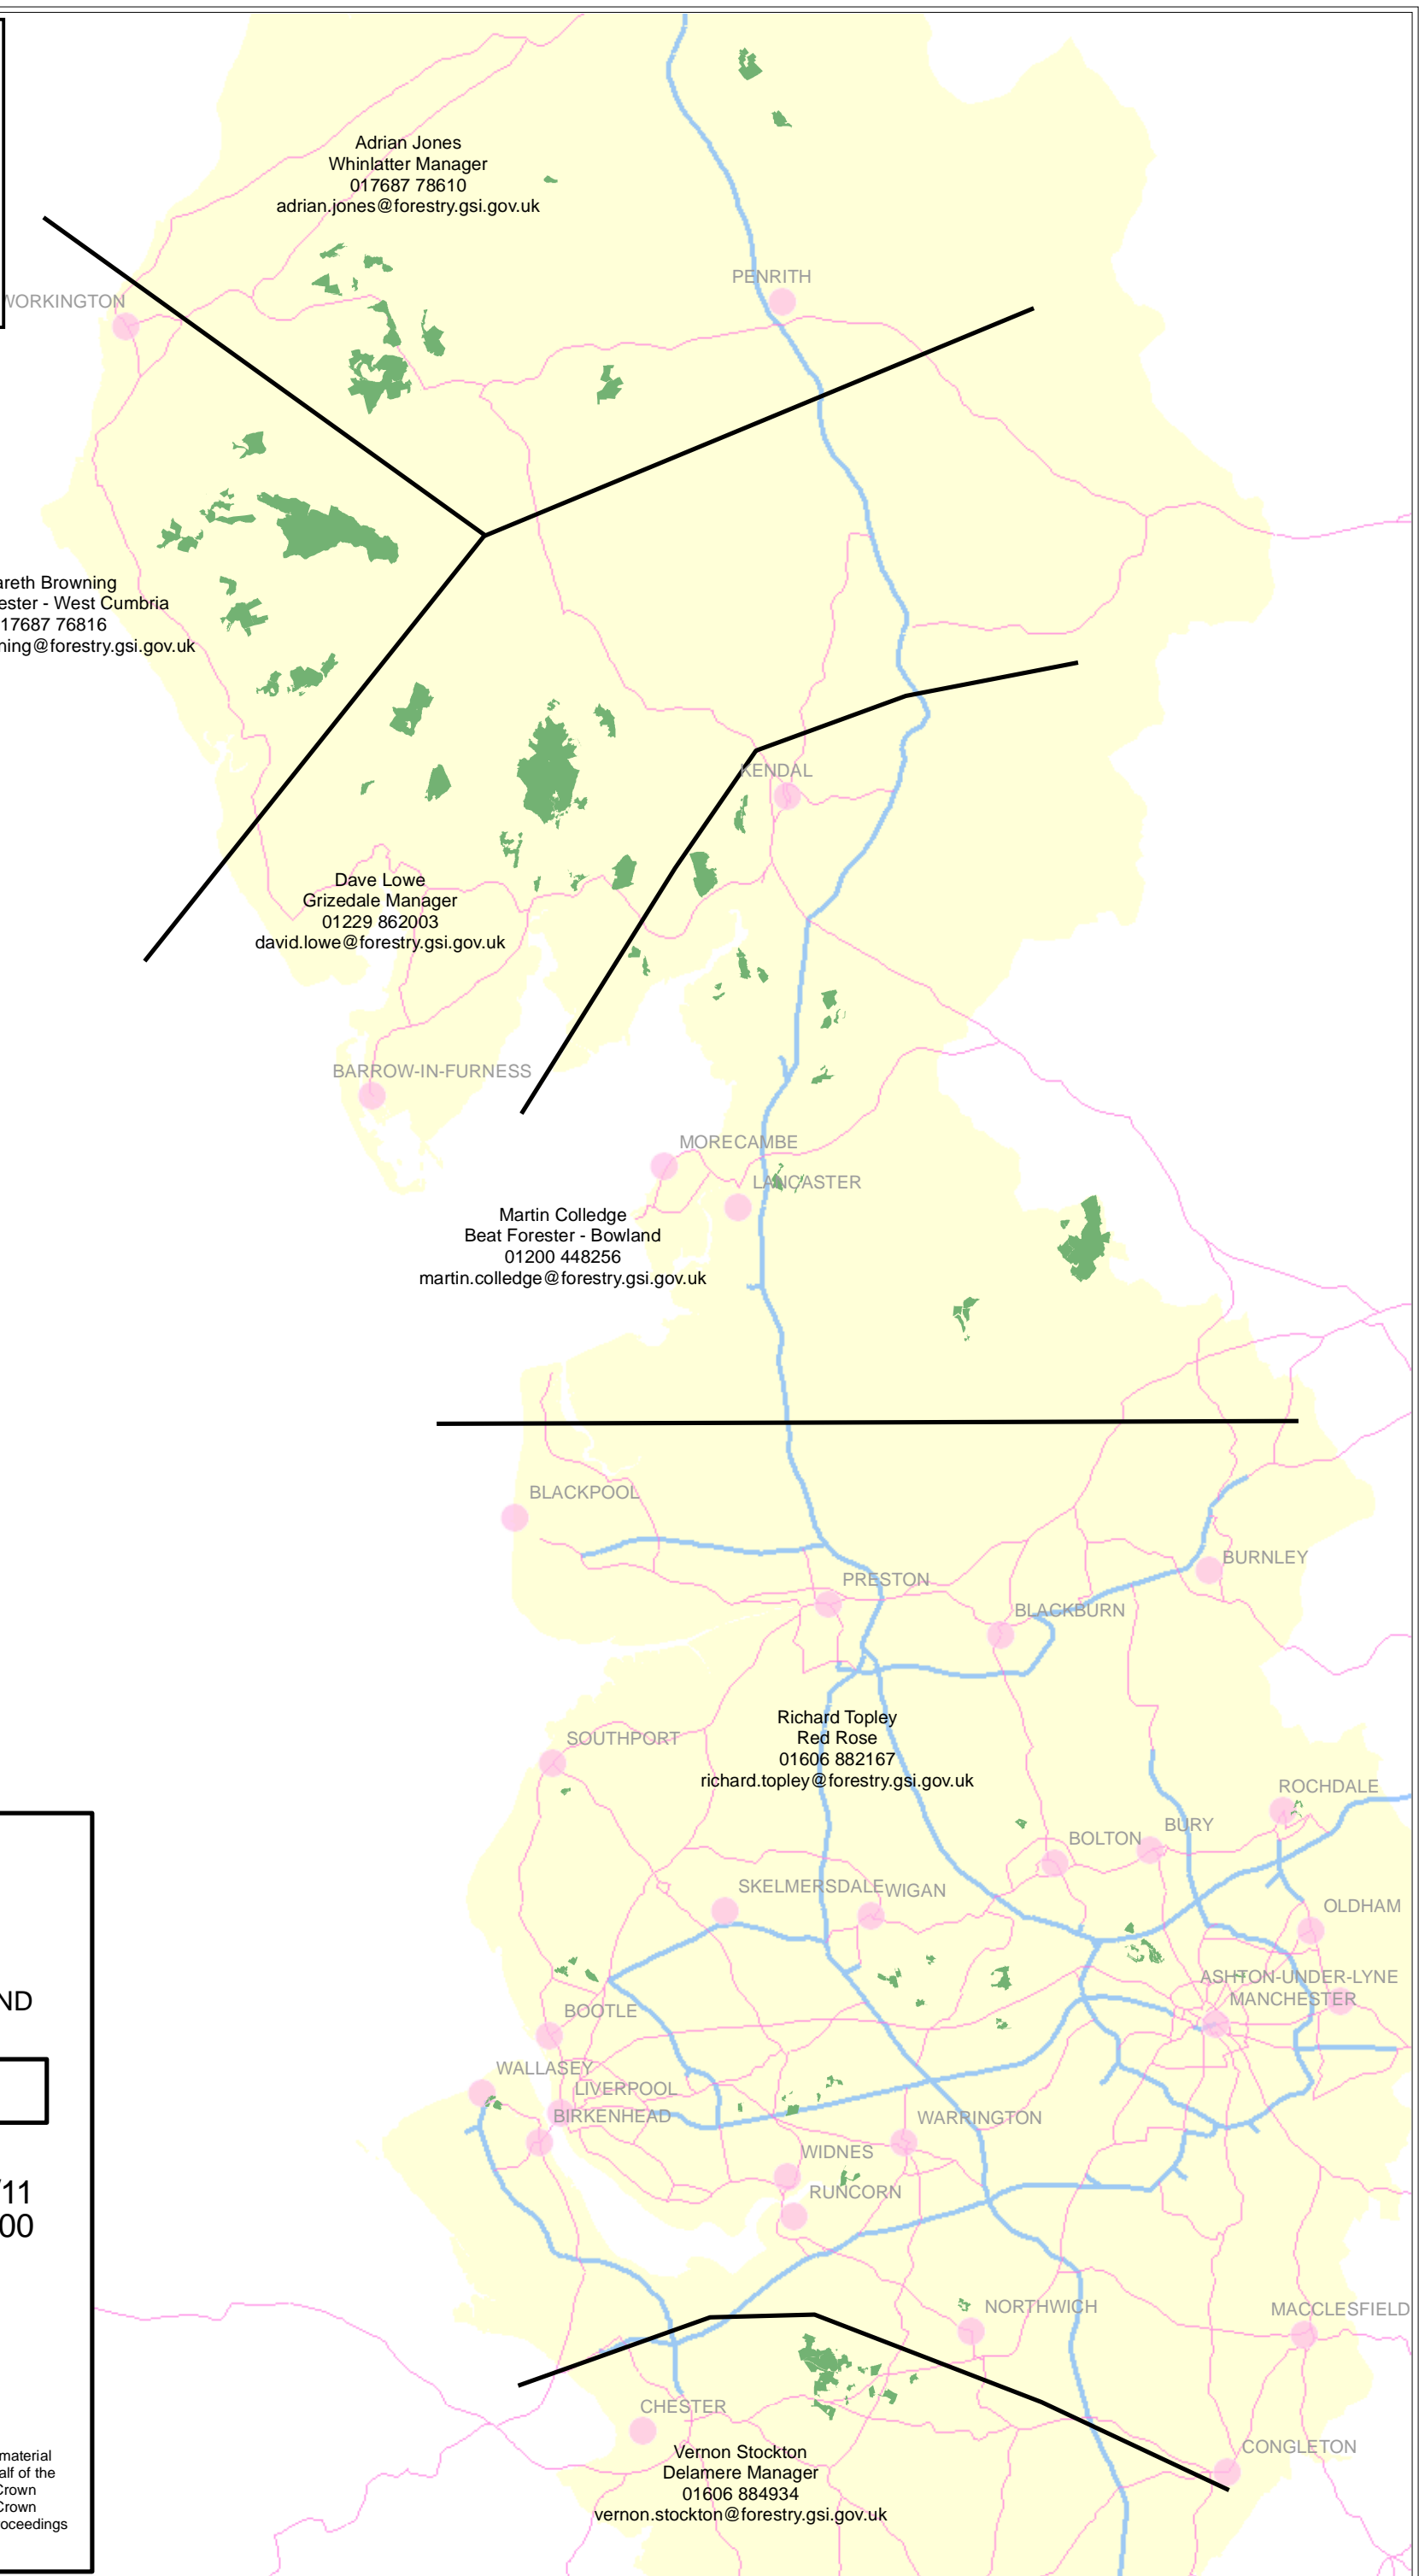

Legend

-  A Roads
-  Motorway
-  North West England FD

Adrian Jones
Whinlatter Manager
017687 78610
adrian.jones@forestry.gsi.gov.uk

Gareth Browning
Beat Forester - West Cumbria
017687 76816
gareth.browning@forestry.gsi.gov.uk

Vernon Stockton
Delamere Manager
01606 884934
vernon.stockton@forestry.gsi.gov.uk

Forestry Commission
England

NORTH WEST ENGLAND

District Map

Date 07/02/11
Scale 1:500,000

This map is reproduced from Ordnance Survey material with the permission of Ordnance Survey on behalf of the Controller of Her Majesty's Stationery Office © Crown copyright. Unauthorised reproduction infringes Crown copyright and may lead to prosecution or civil proceedings Forestry Commission 100025498 2011.