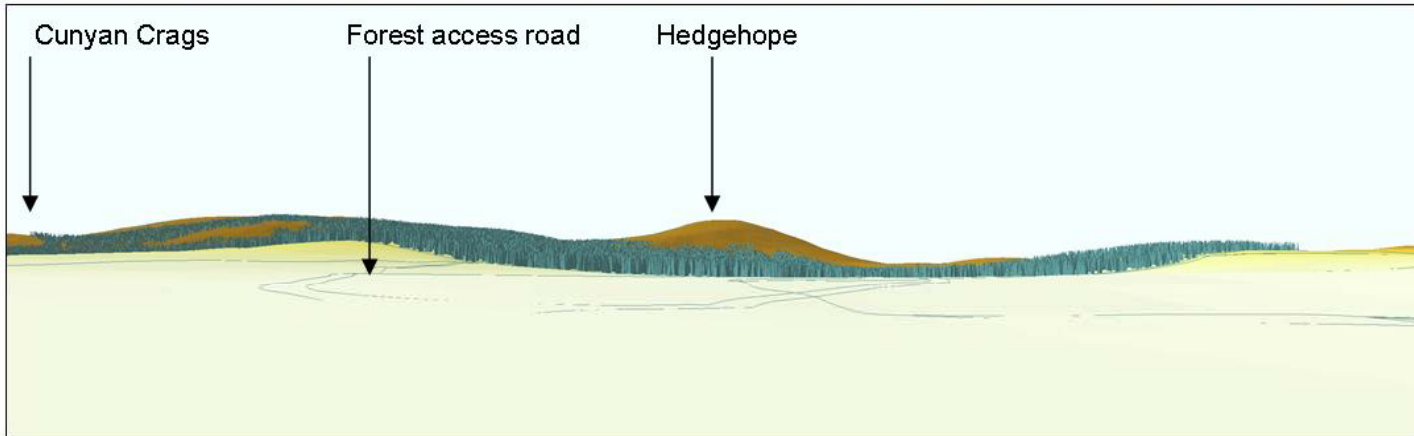

# Threestoneburn Landscape Assessment

View of Threestoneburn from forest access road

Computer generated view of existing forest landscape

Computer generated view of initial planting proposals