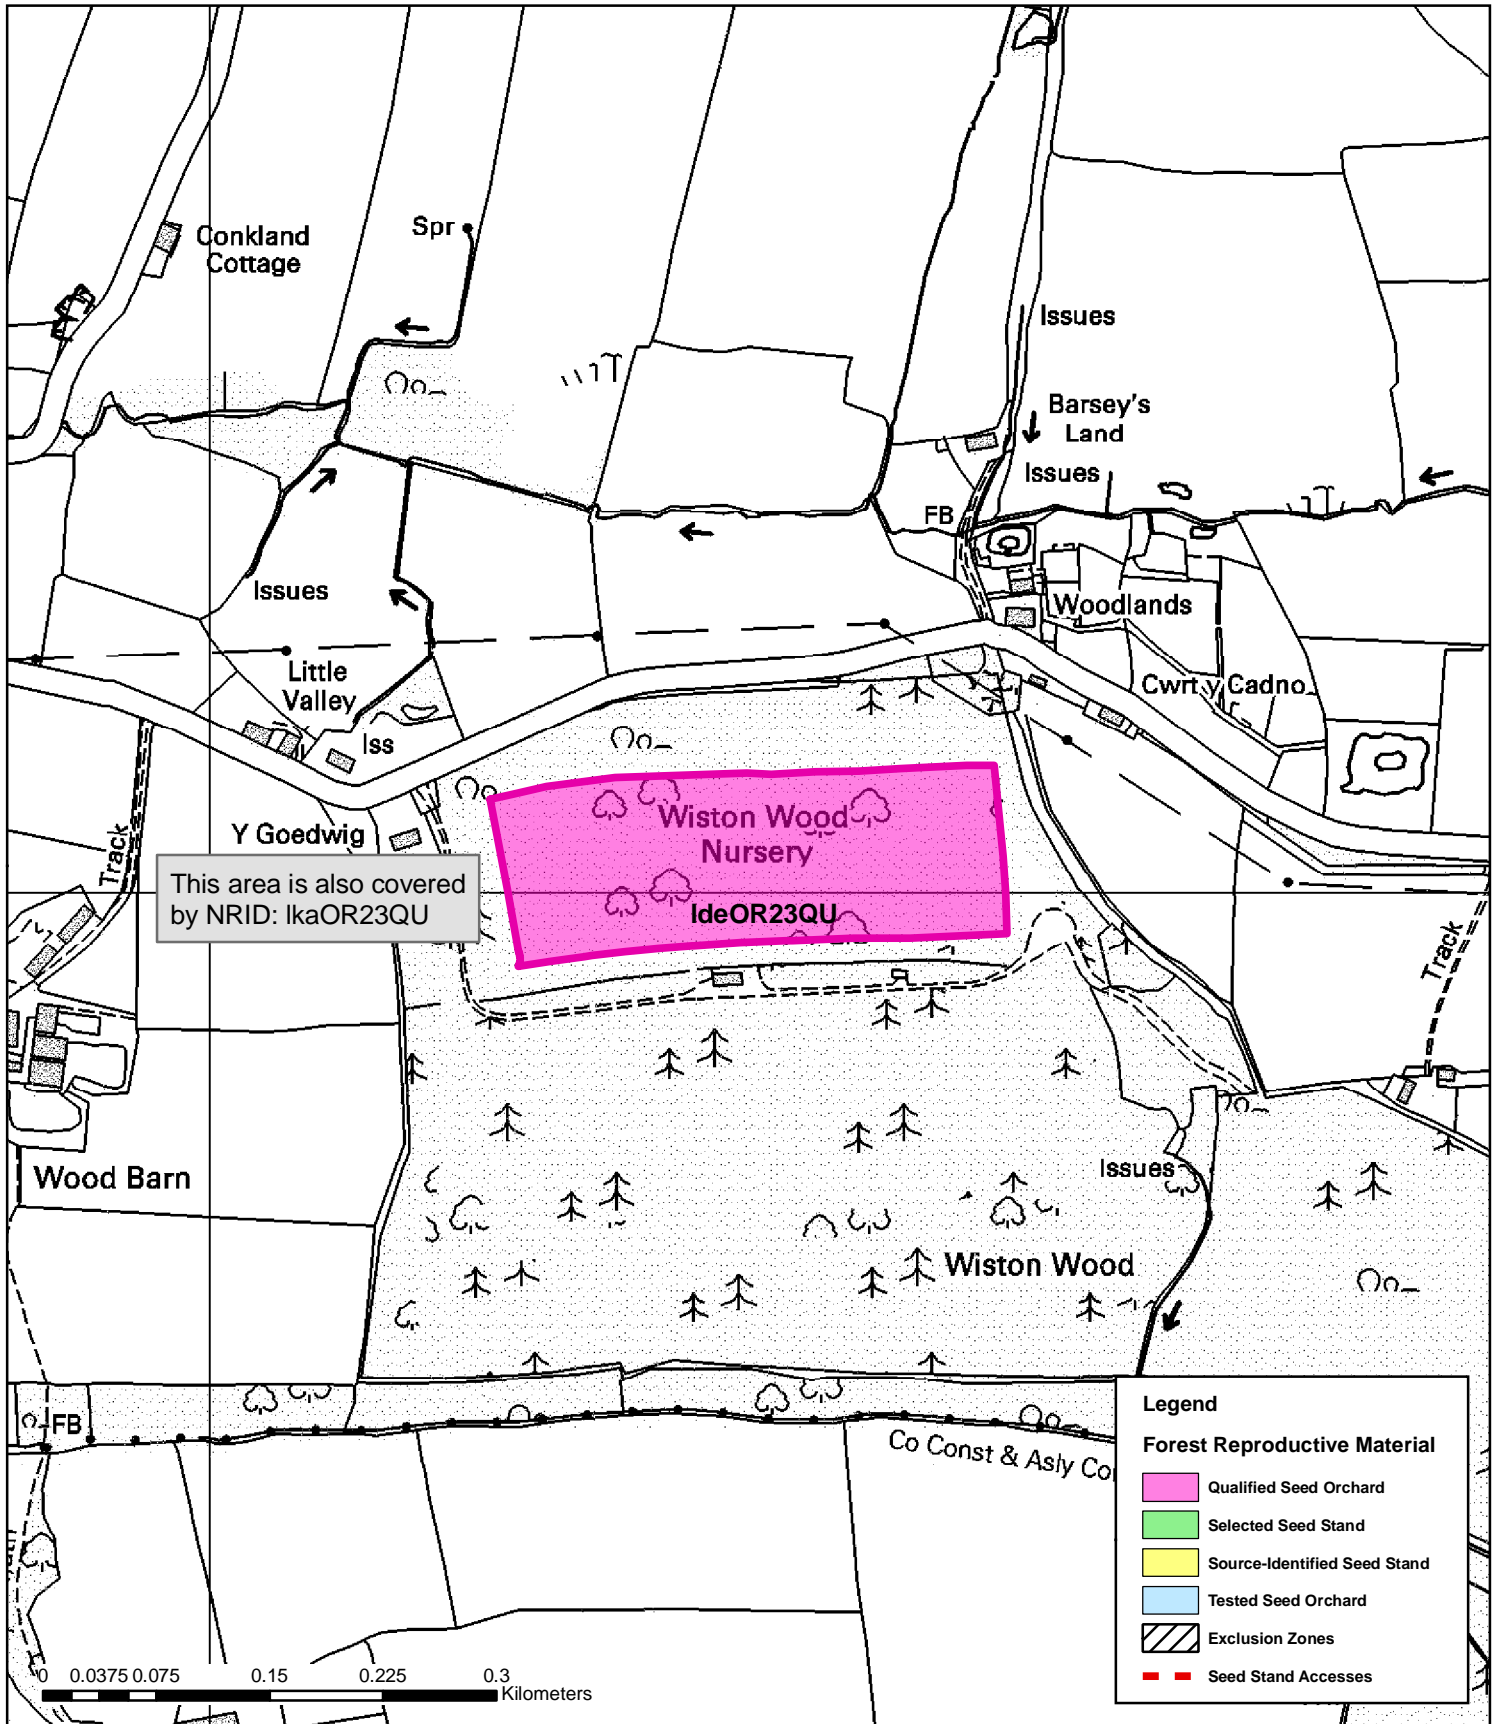

The Forest Reproductive Material Regulations 2002 NATIONAL REGISTER OF BASIC MATERIAL Qualified Seed Orchard

Forest District or Estate: Llanymddyfri Forest District

NRID Number: IdeOR23QU

OS Grid Reference: SN024170

Reproduced by permission of Ordnance Survey on behalf of HMSO.
© Crown copyright and database right [2011]. All rights reserved.
Ordnance Survey Licence number [100021242]