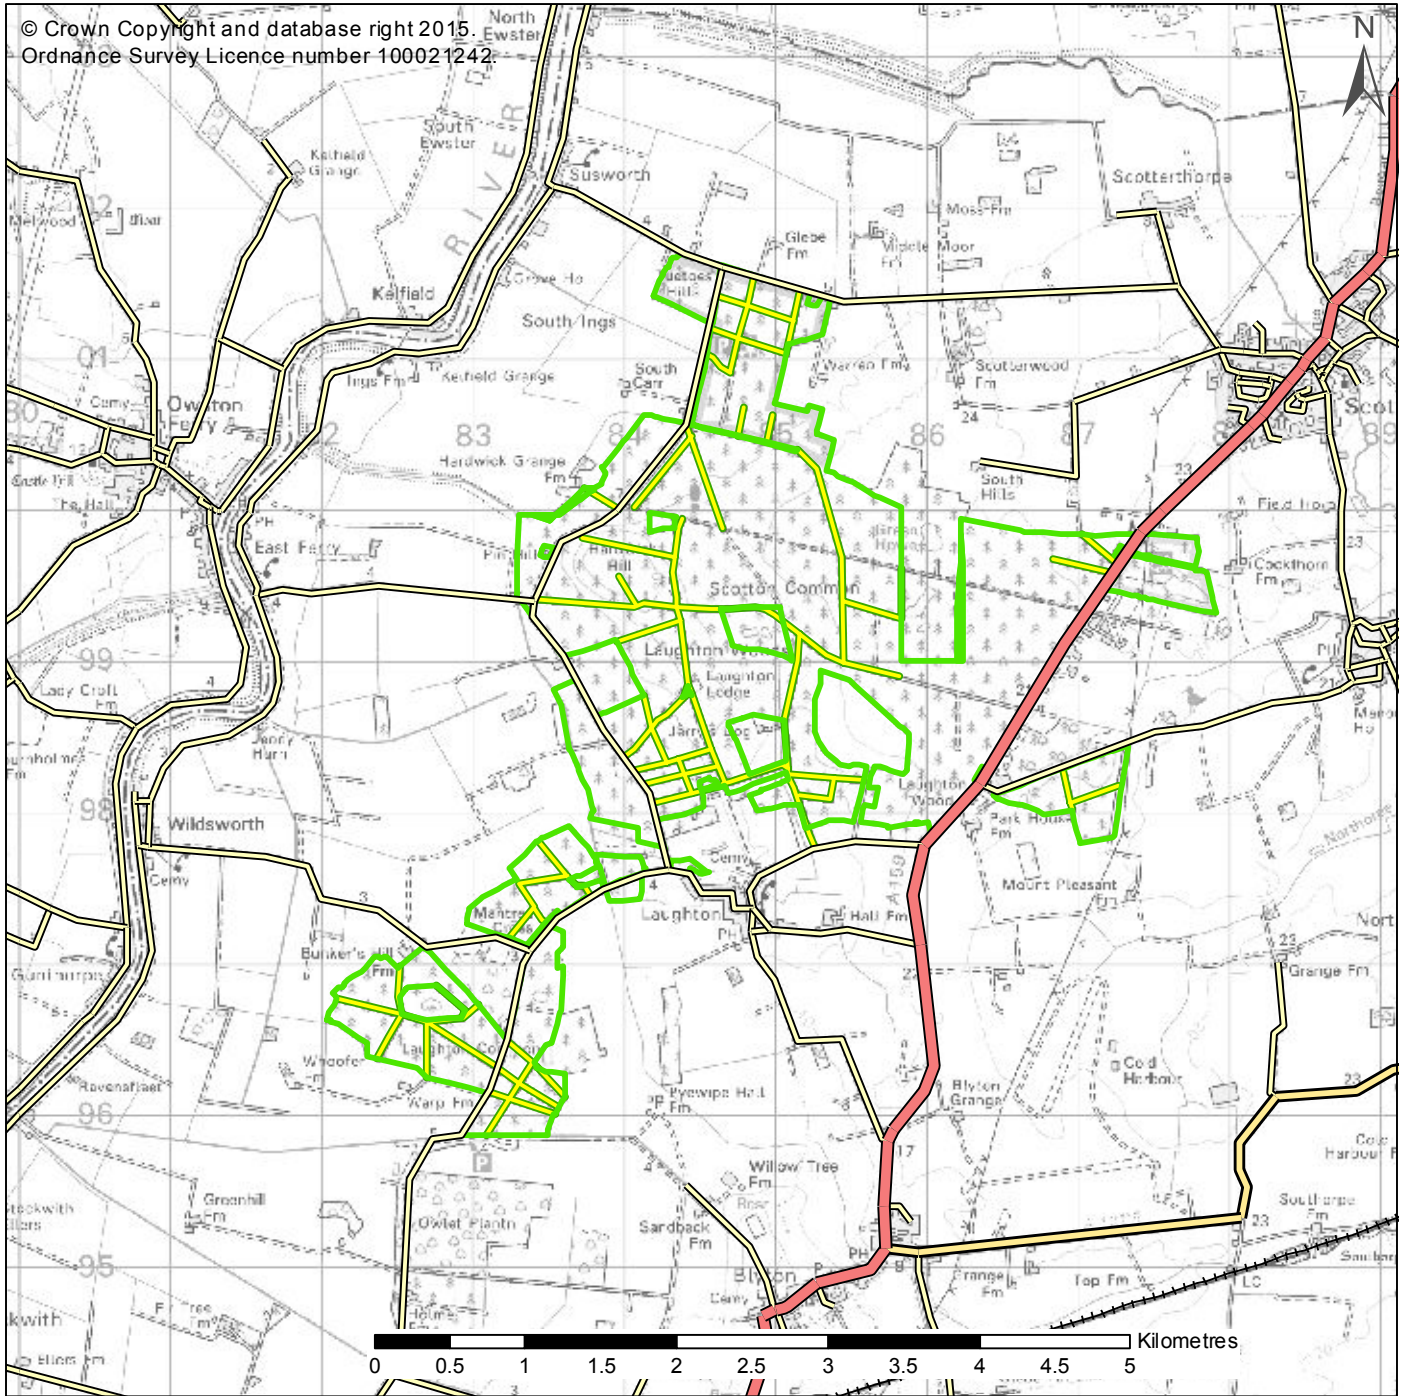

© Crown Copyright and database right 2015
 Ordnance Survey Licence number 100021242

Forestry Commission Location Map (4)

A4 Scale:
 1:50,000

Forest District: Central England
 Forest Name: Blidworth & Thieves
 Contract Name: Sherwood South and |North
 Contract No: FM4515
 Contract Type: Any Roads Operation
 Prepared By - Contact No:
 Date Prepared -

-  Main Road
-  Secondary Road
-  Minor Road
-  Railway
-  Management Area
-  Contract Line
-  Contract Buffer

COLOUR MAPS MUST NOT BE PHOTOCOPIED IN BLACK & WHITE