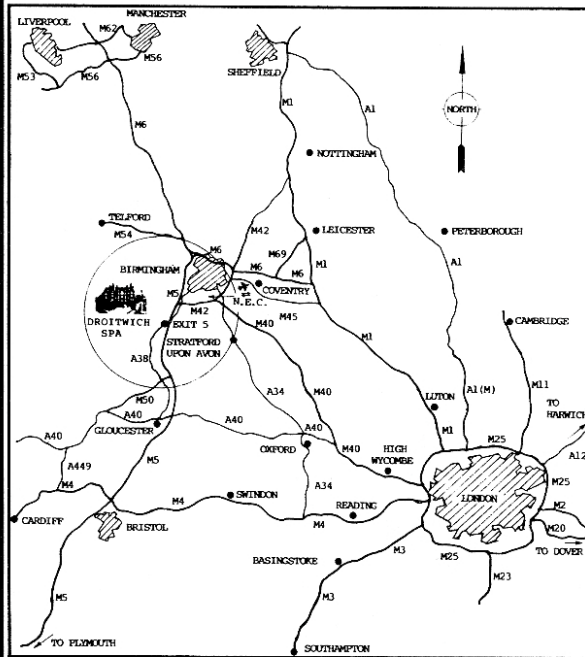

DIRECTIONAL MAP