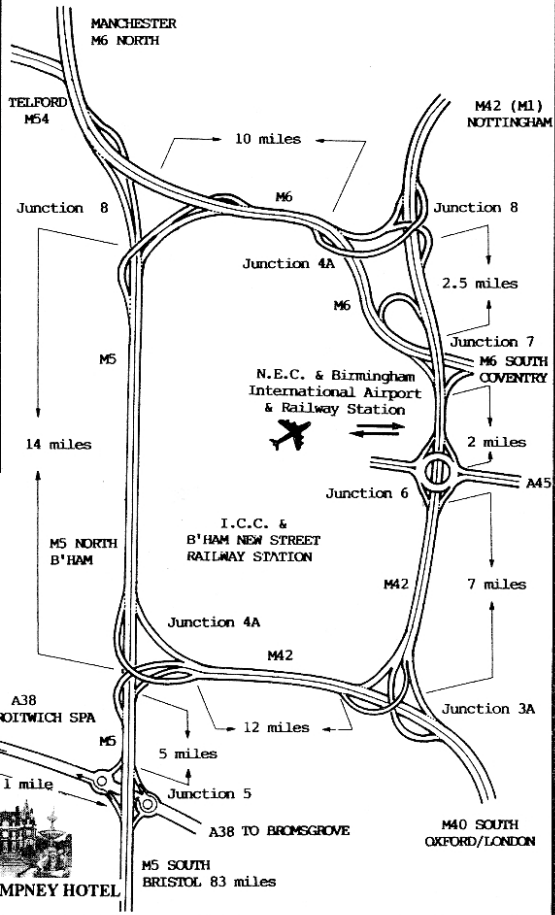

M5 JUNCTION 5
DROITWICH SPA
WORCESTERSHIRE

Central Reservations
Telephone: 01905 774411
Facsimile: 01905 772371