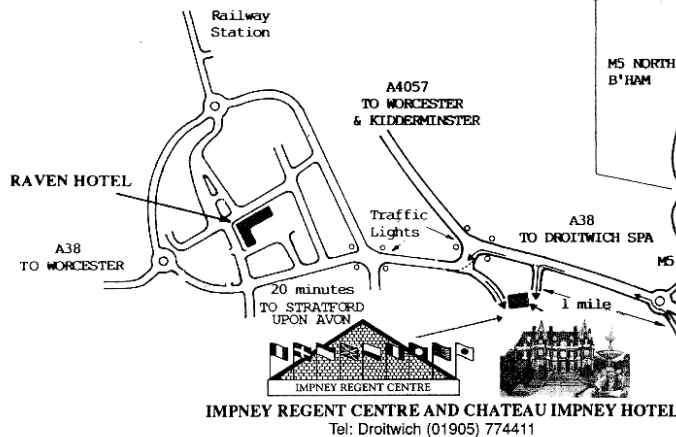

M5 JUNCTION 5
DROITWICH SPA
WORCESTERSHIRE

Central Reservations
Telephone: 01905 774411
Facsimile: 01905 772371