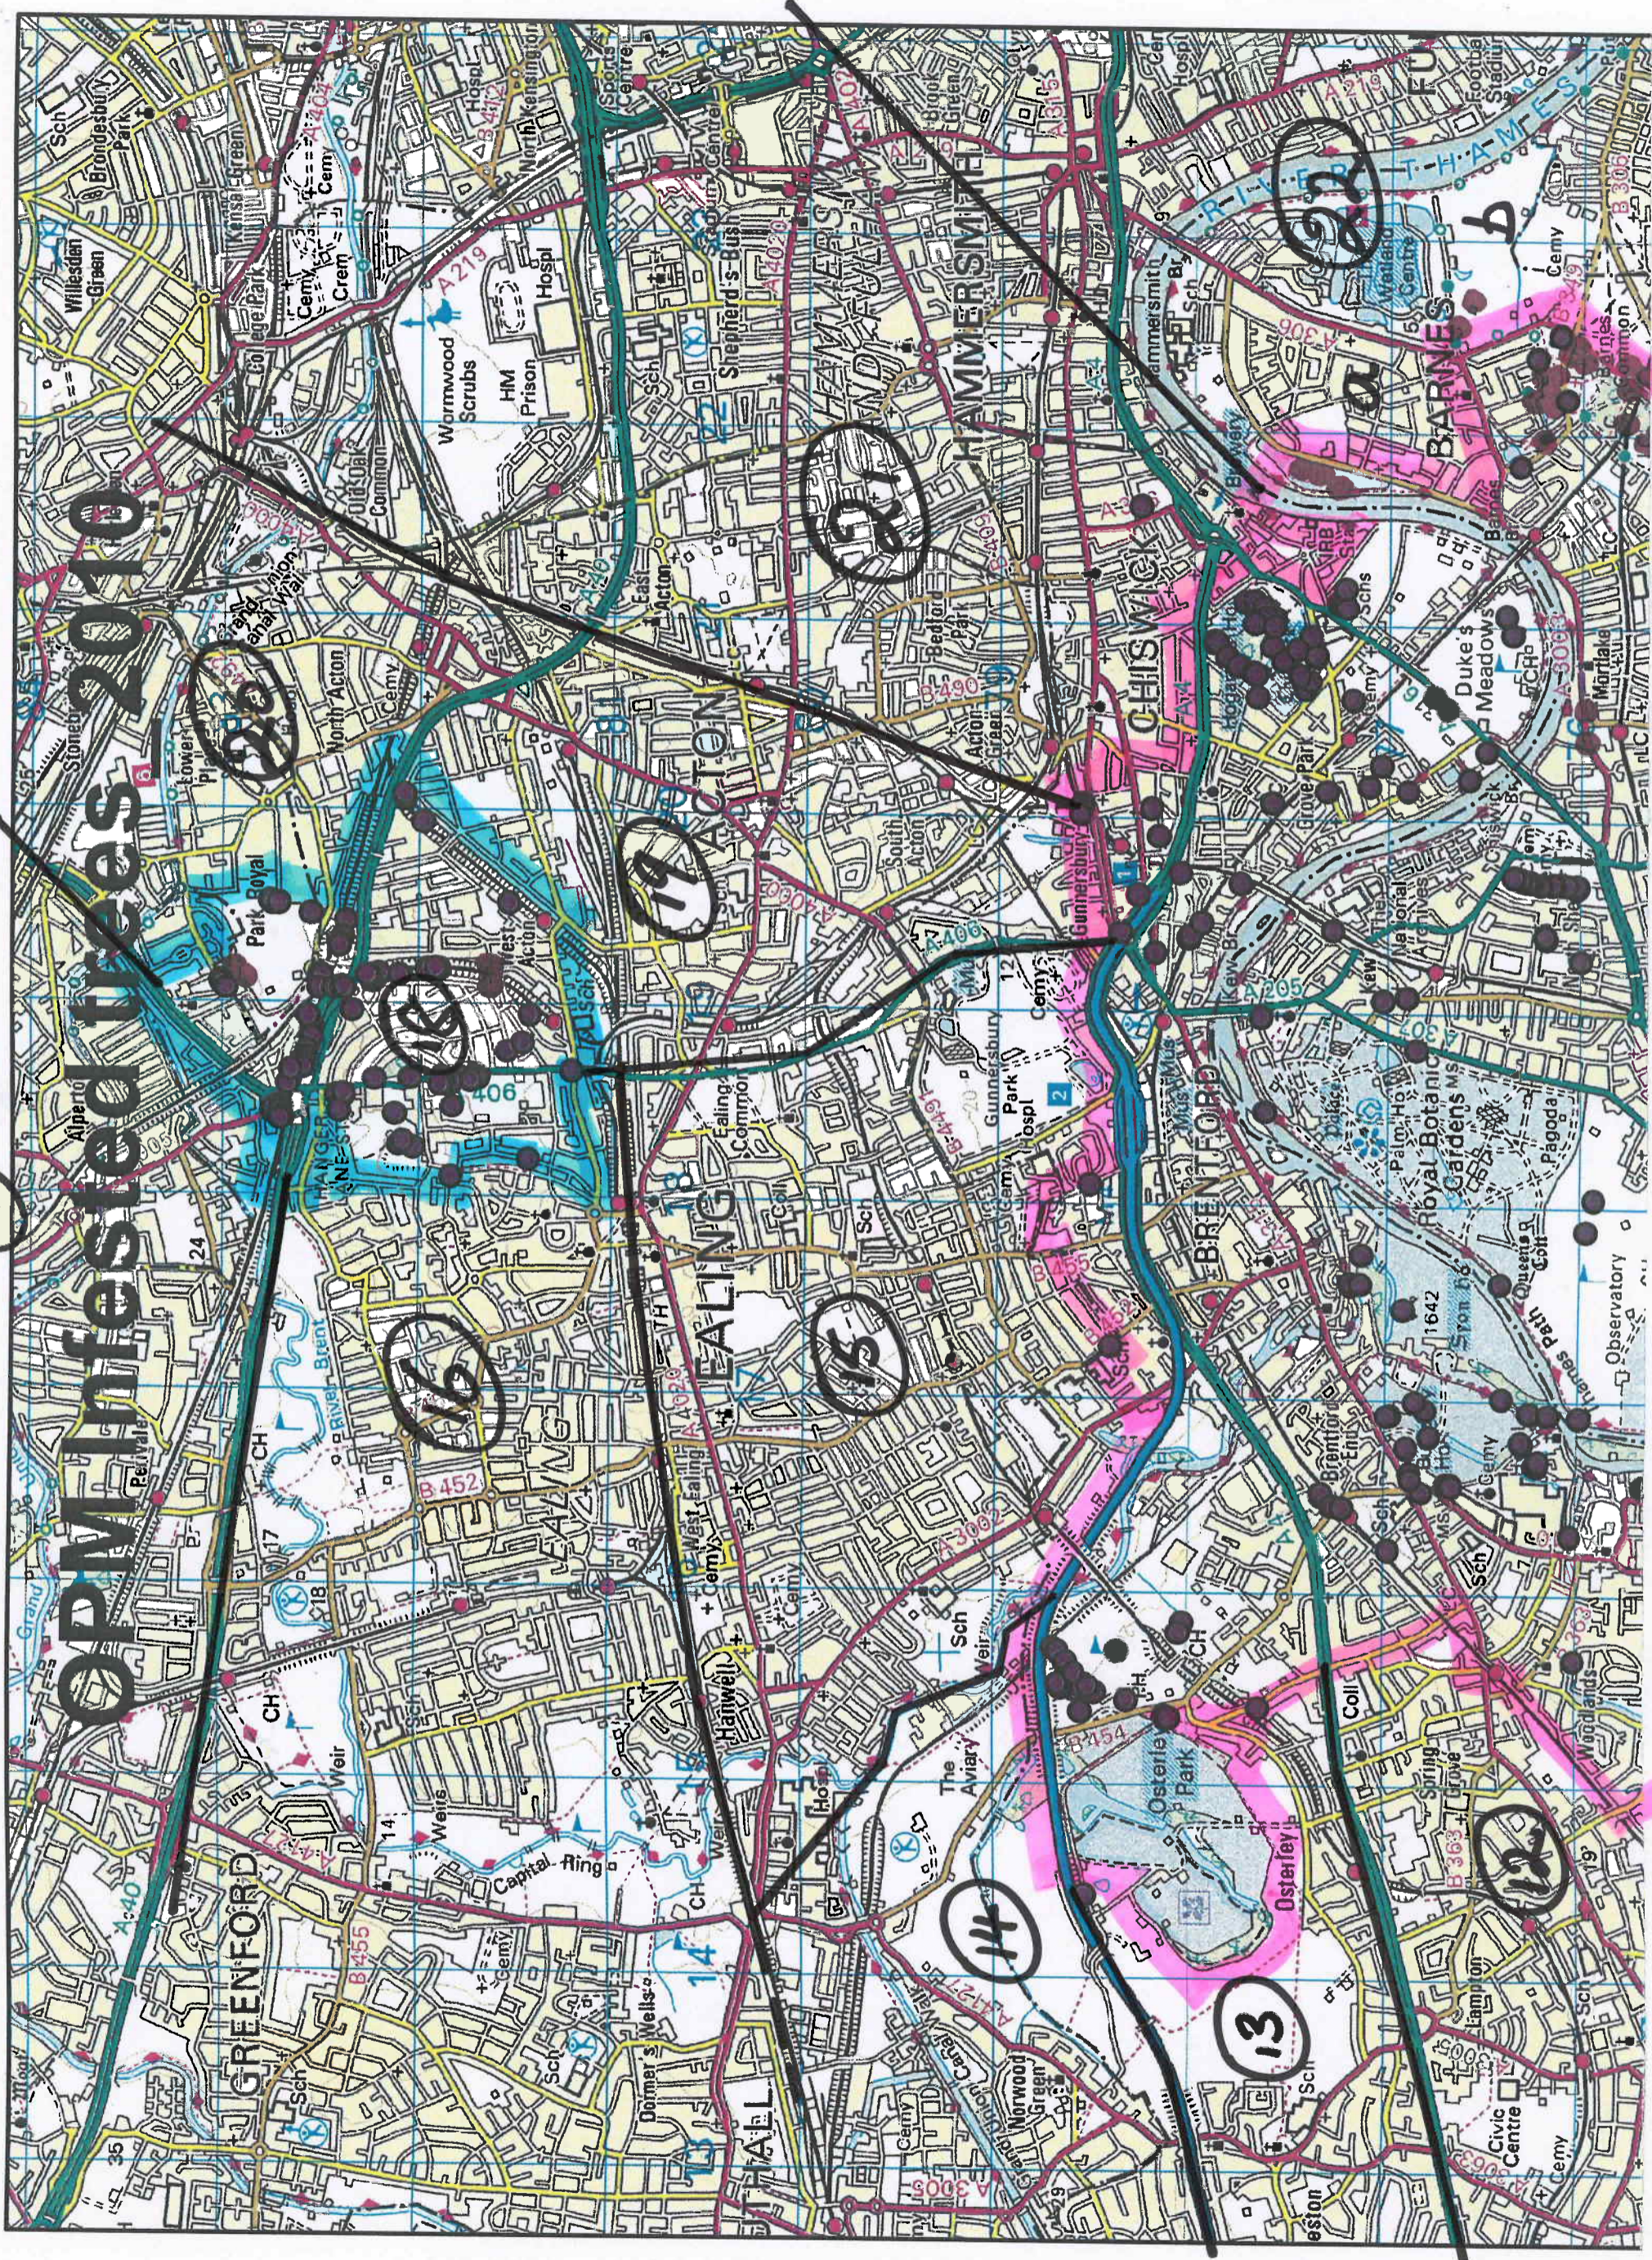

MAP 2

OPM Manifested trees 2010

17

18

15

19

15

14

13

12

21

22