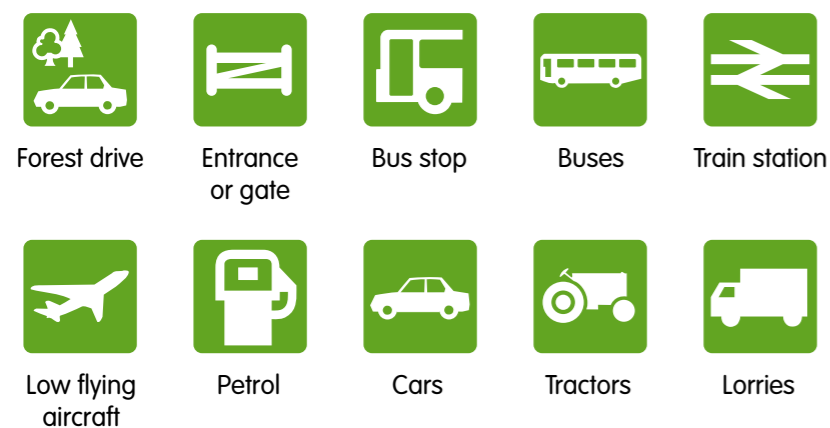

Information signs

On-site facilities

Camping and caravan facilities

Transport

Historical/natural features

Trail grading (FC England Only)

For FC Scotland Trail grading see:
'The Path Manager's Guide to Grading'

Other recreation