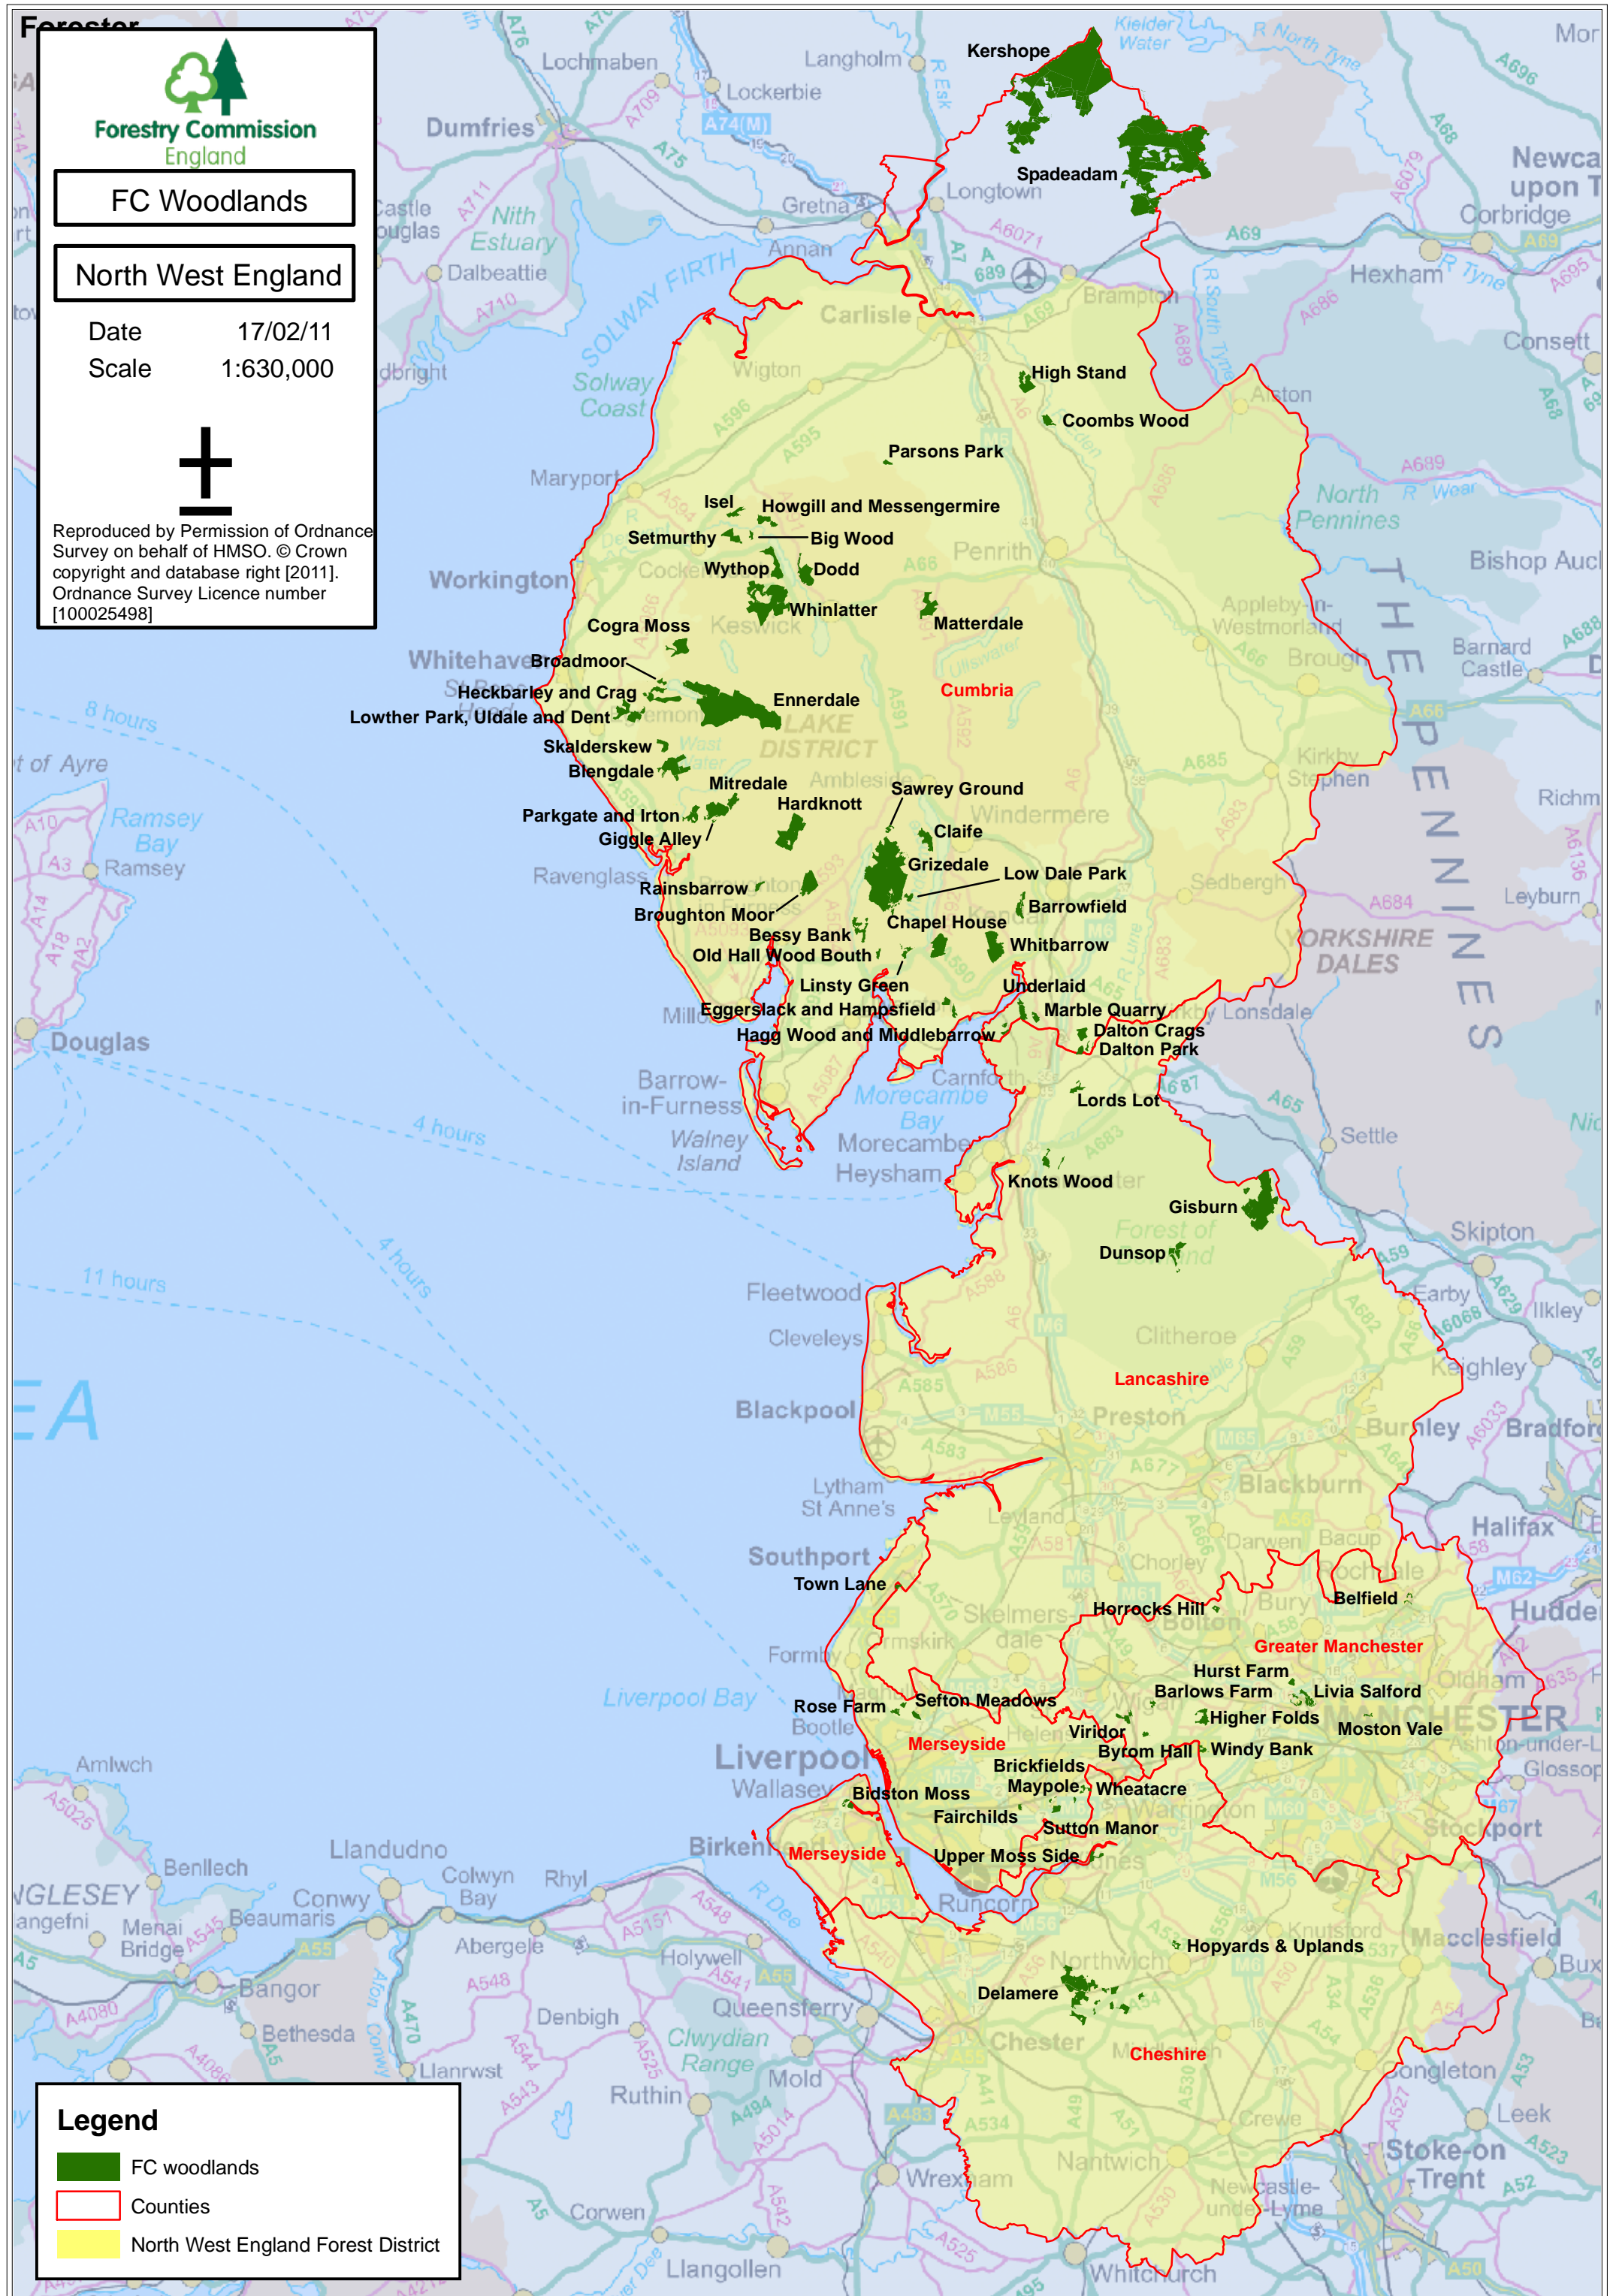

Forestry Commission
England

FC Woodlands

North West England

Date 17/02/11

Scale 1:630,000

Reproduced by Permission of Ordnance Survey on behalf of HMSO. © Crown copyright and database right [2011]. Ordnance Survey Licence number [100025498]

Legend

-  FC woodlands
-  Counties
-  North West England Forest District