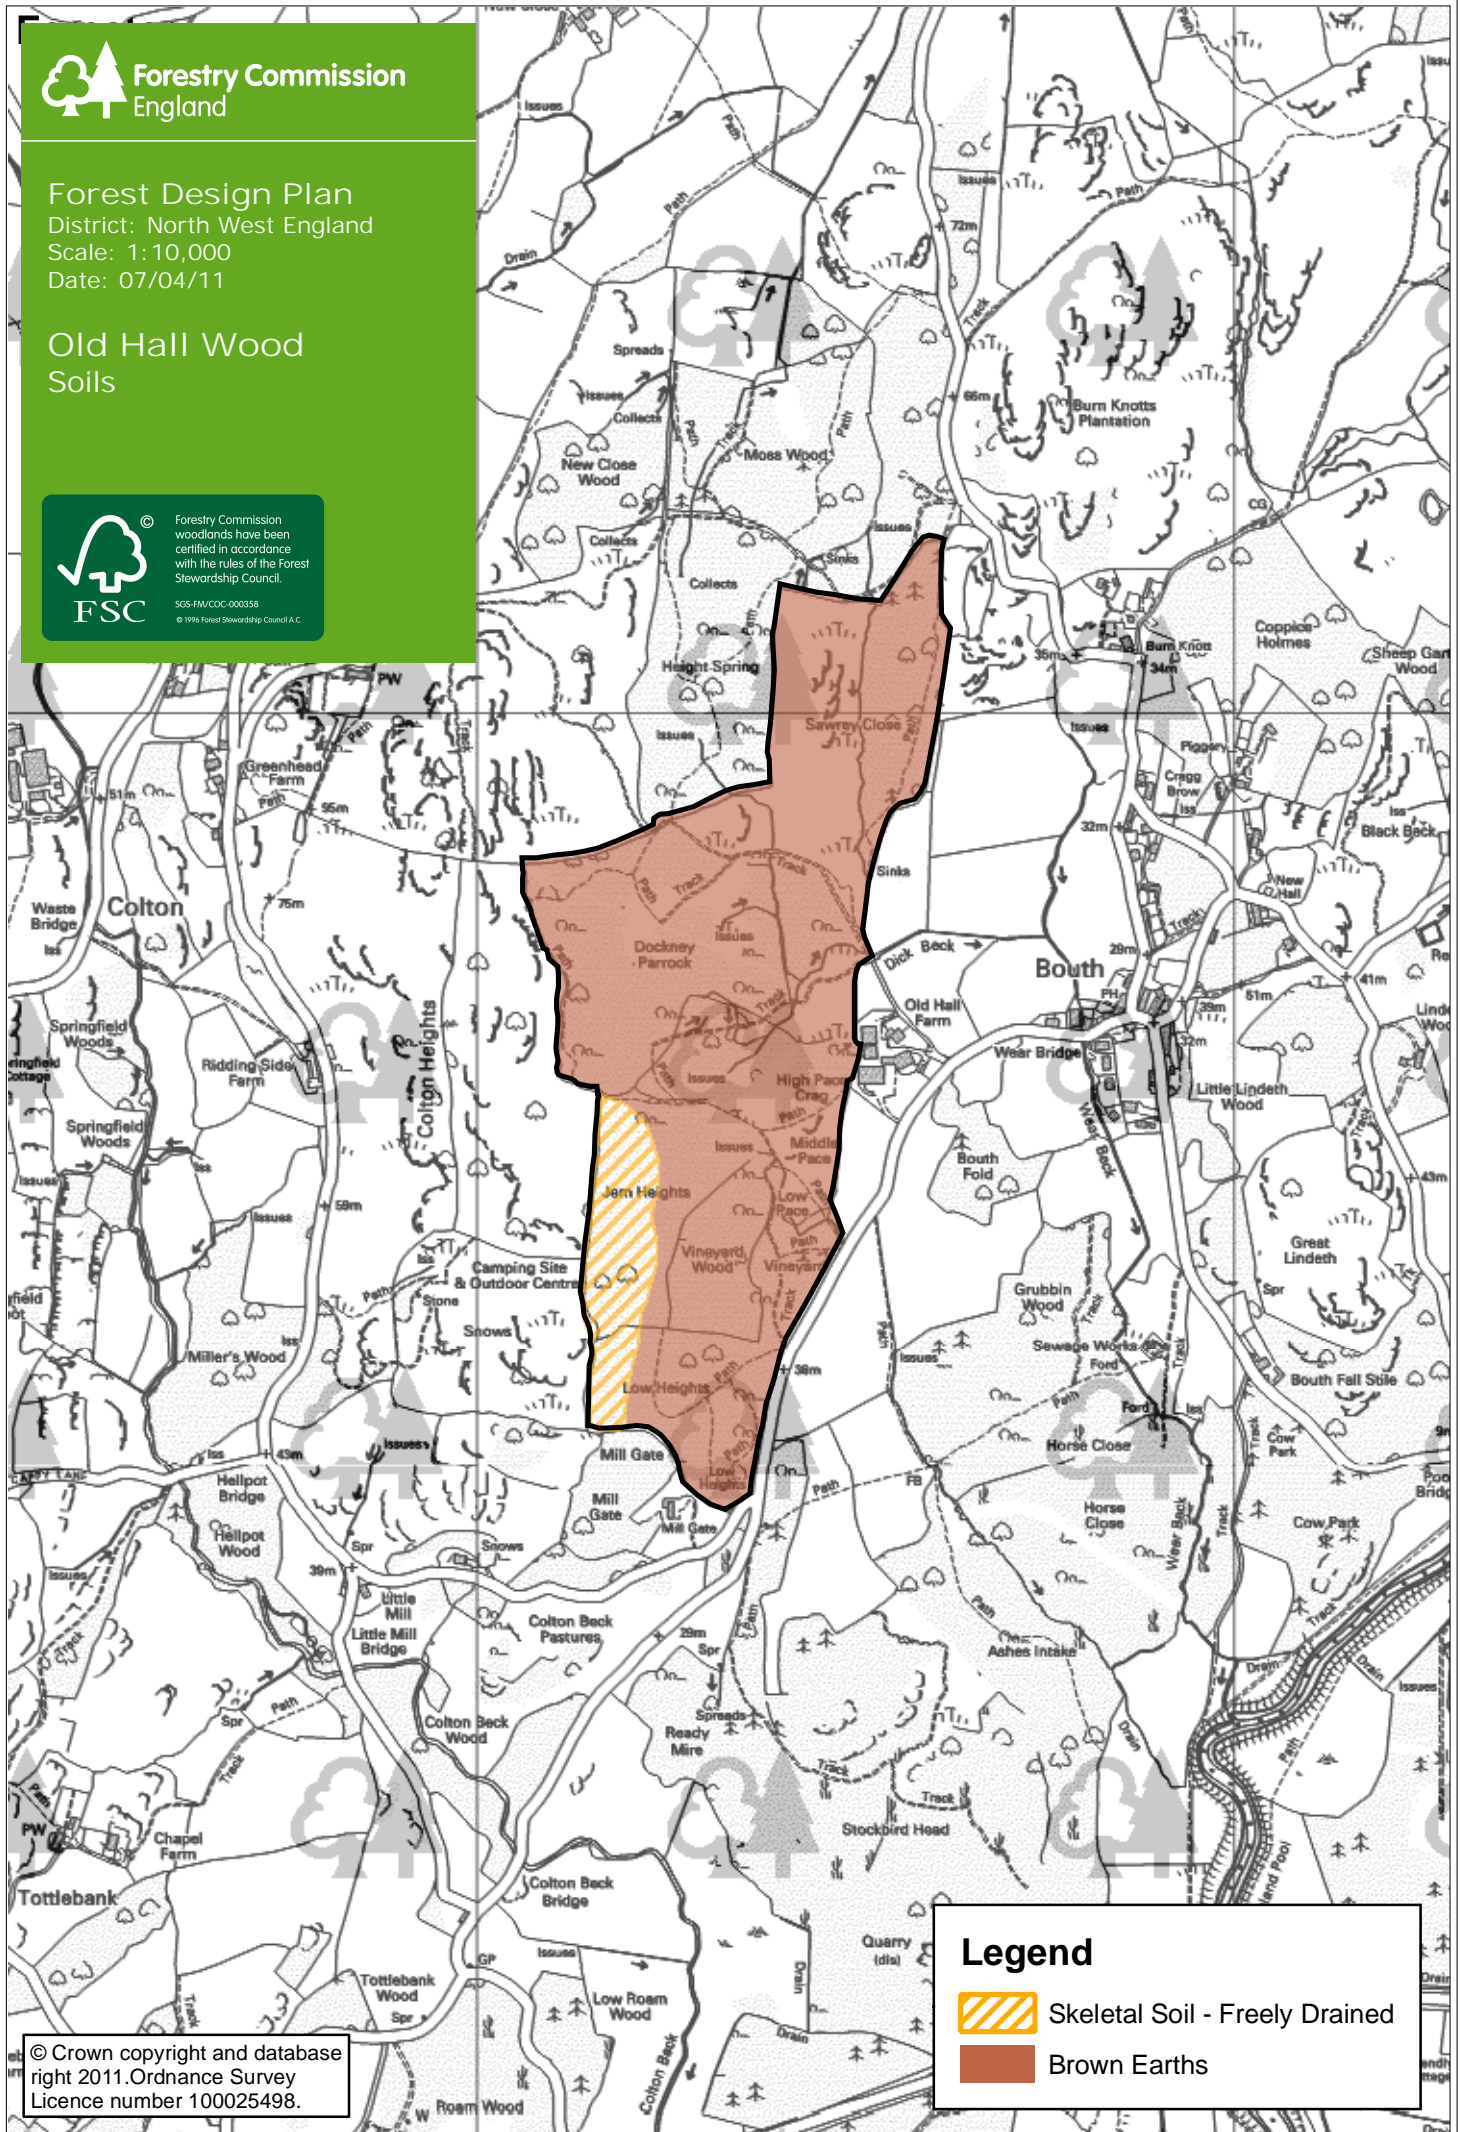

Forestry Commission
England

Forest Design Plan
District: North West England
Scale: 1:10,000
Date: 07/04/11

Old Hall Wood Soils

Legend

- Skeletal Soil - Freely Drained
- Brown Earths

© Crown copyright and database right 2011. Ordnance Survey Licence number 100025498.