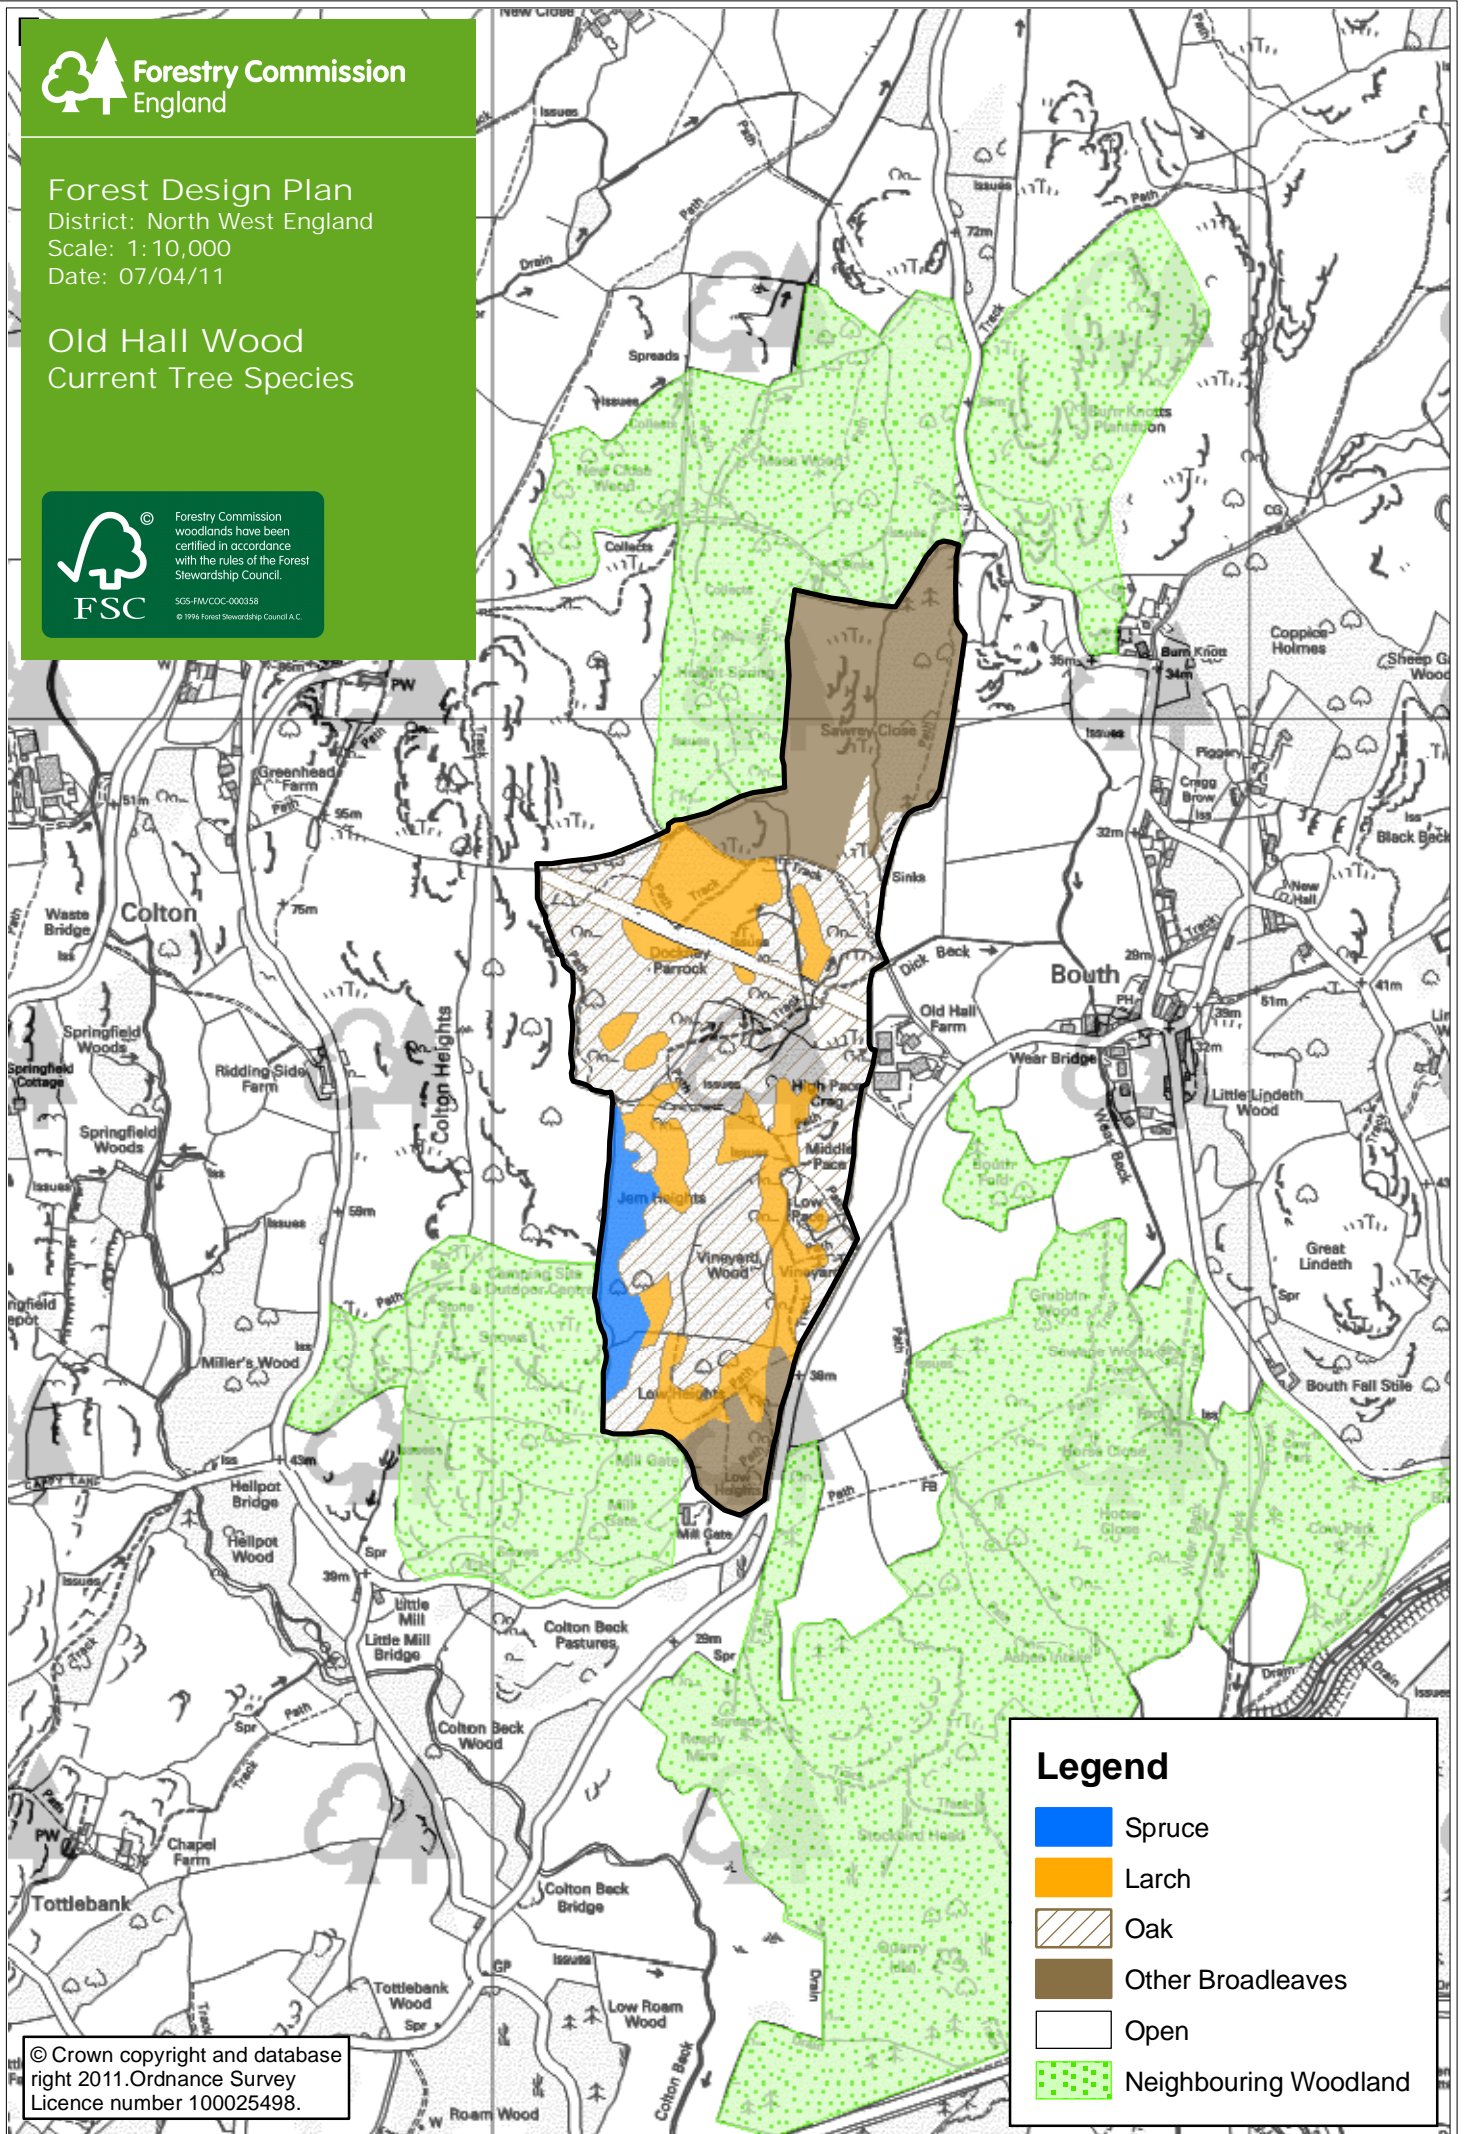

Forestry Commission
England

Forest Design Plan
District: North West England
Scale: 1: 10,000
Date: 07/04/11

Old Hall Wood
Current Tree Species

Forestry Commission woodlands have been certified in accordance with the rules of the Forest Stewardship Council.

Legend

- Spruce
- Larch
- Oak
- Other Broadleaves
- Open
- Neighbouring Woodland