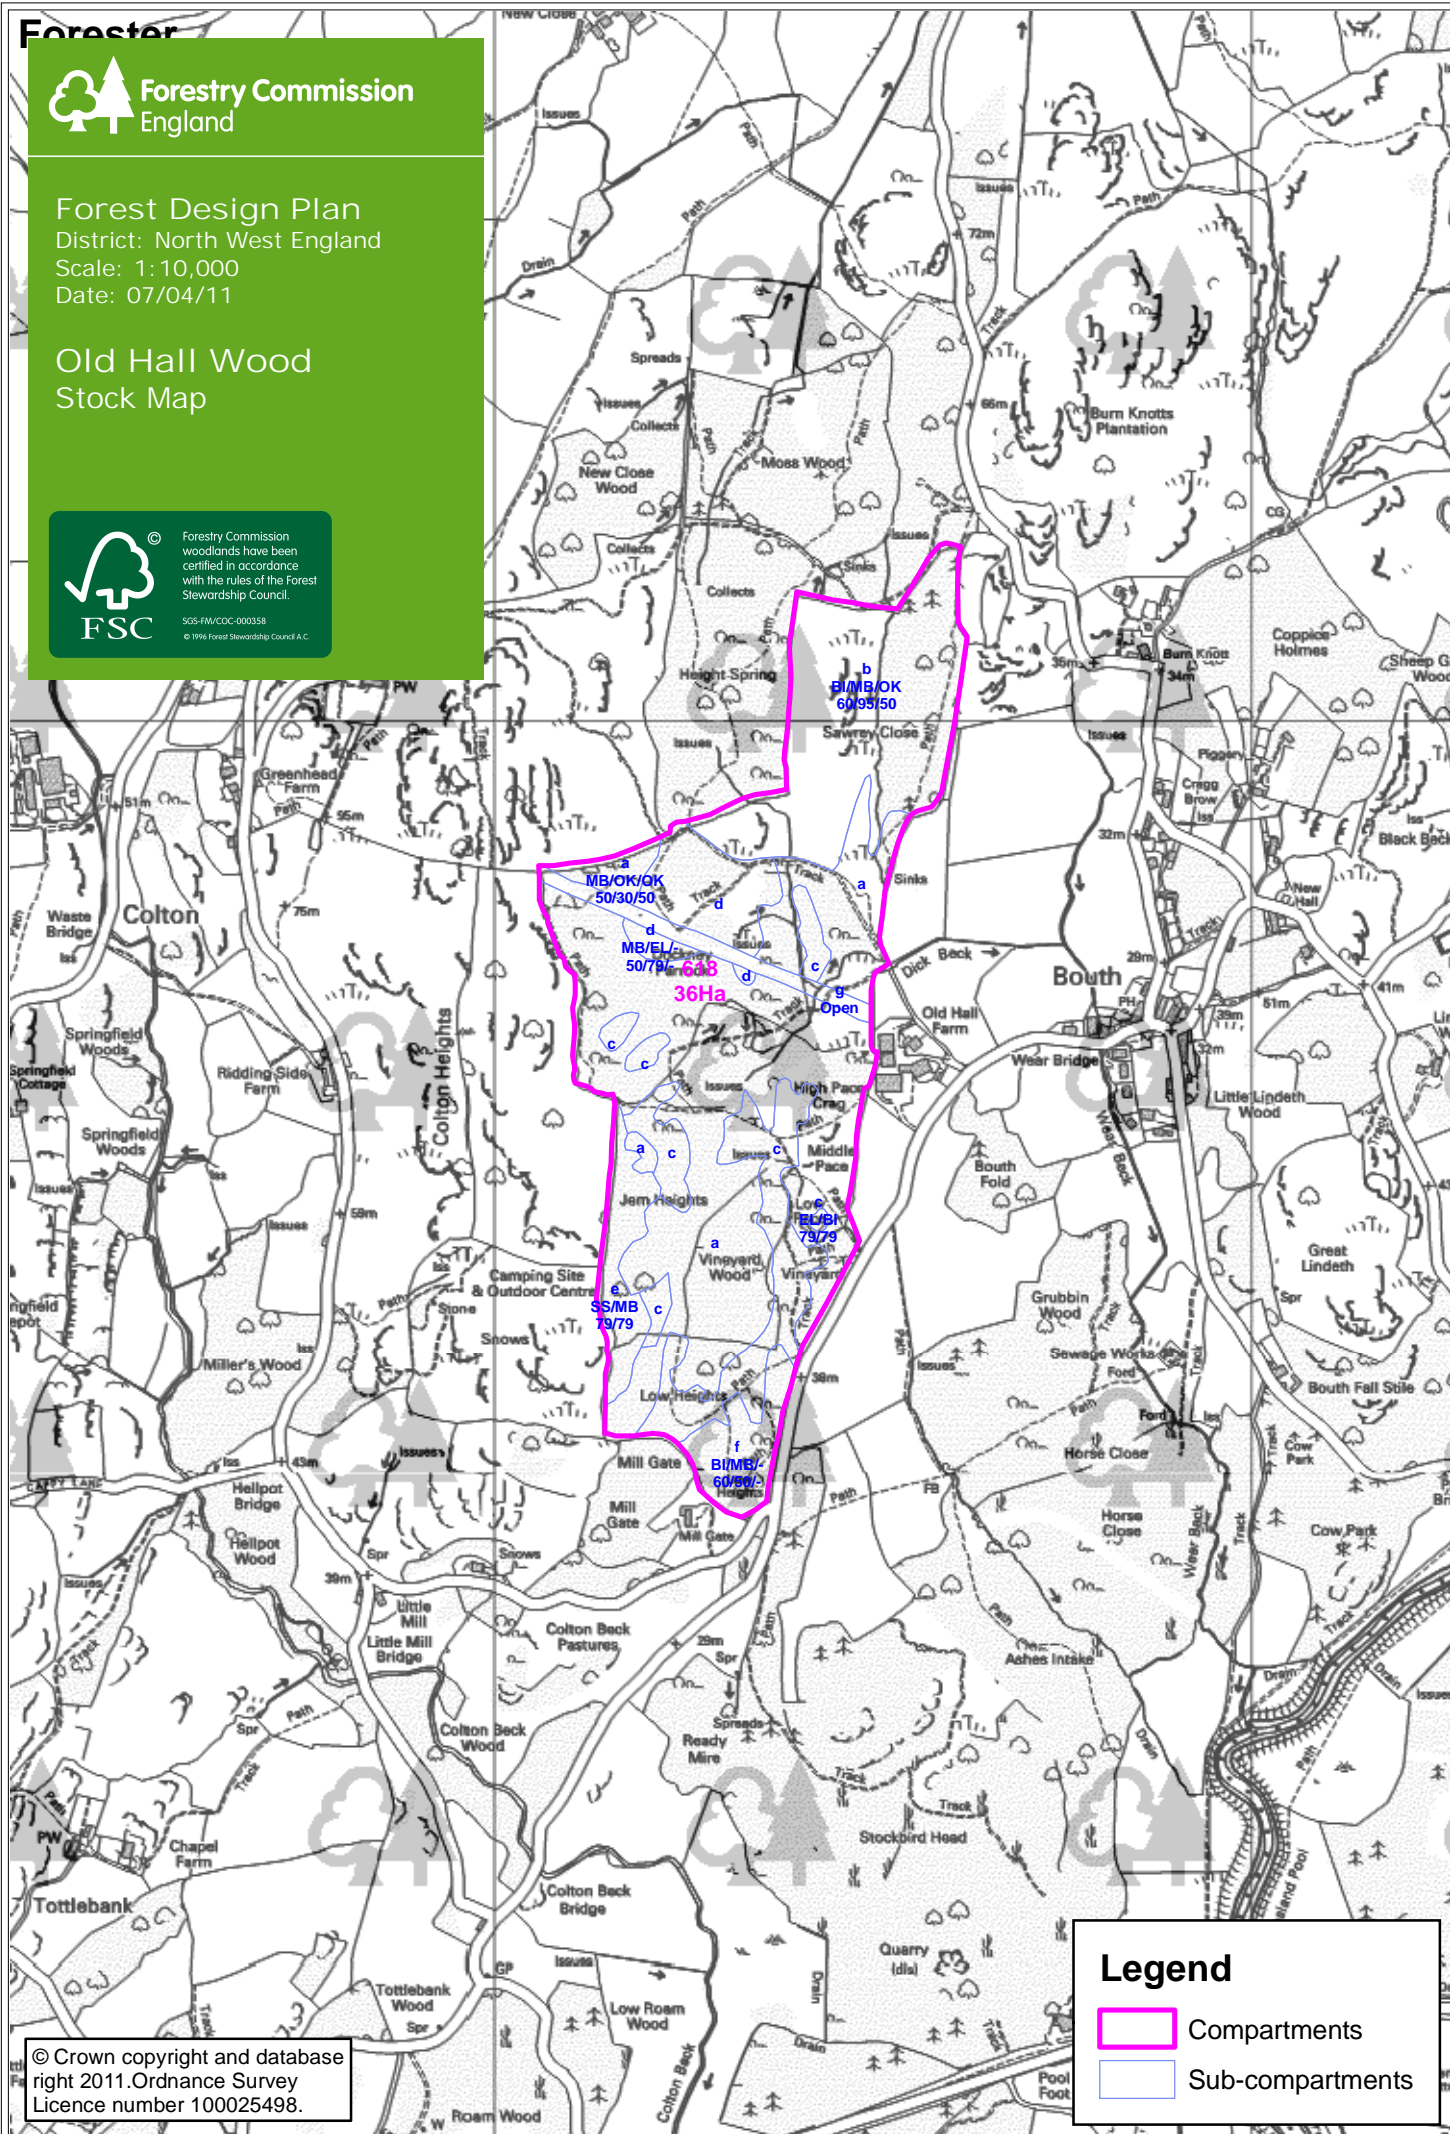

Forest Design Plan
District: North West England
Scale: 1:10,000
Date: 07/04/11

Old Hall Wood
Stock Map

Legend

- Compartments
- Sub-compartments