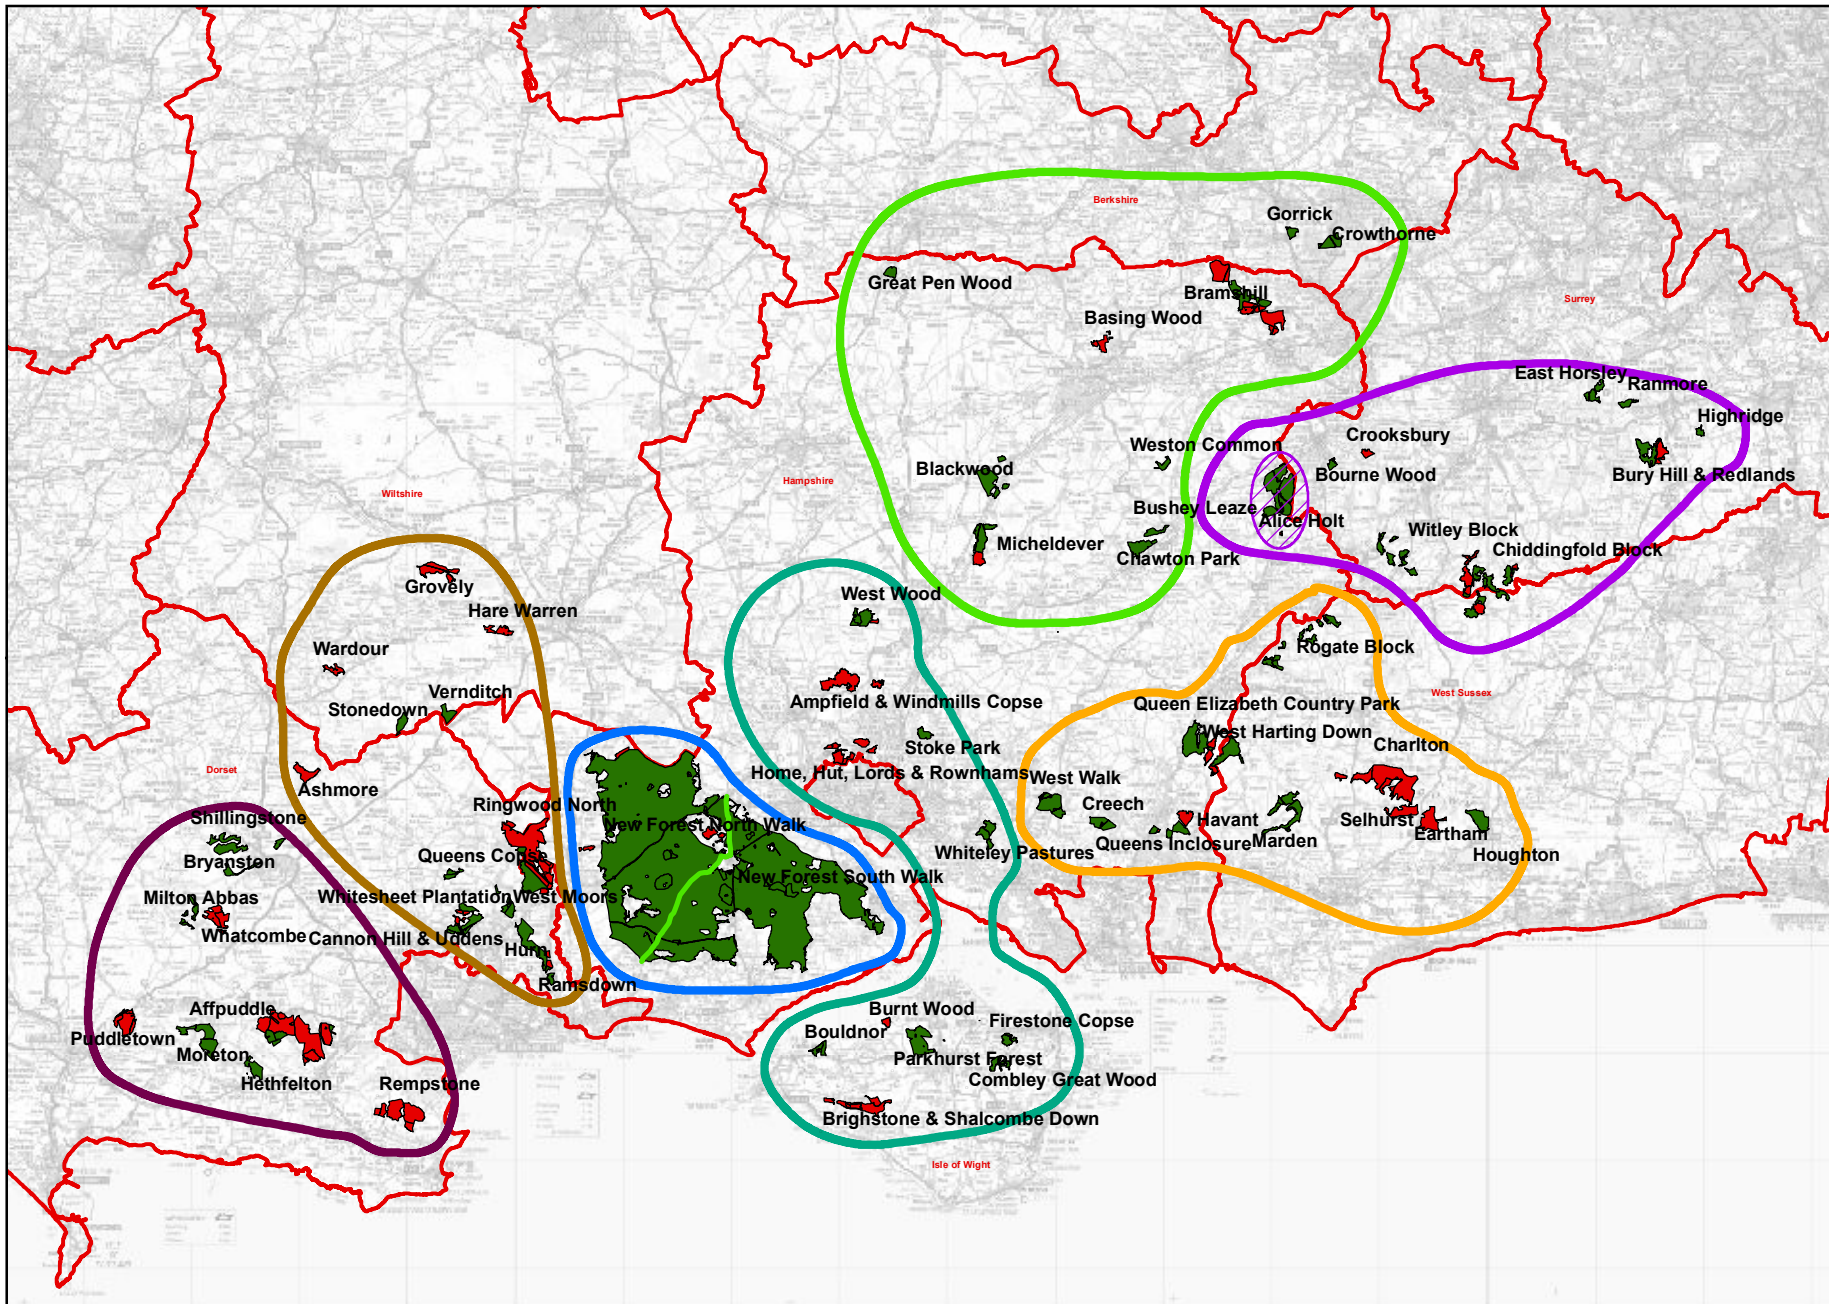

South England Forest District Forester Beats

KEY

- Chiddingfold
- Alice Holt
- Micheldever
- New Forest
- Ringwood
- Solent
- South Downs
- Wareham

- Freehold Land
- Leasehold Land
- County Boundaries