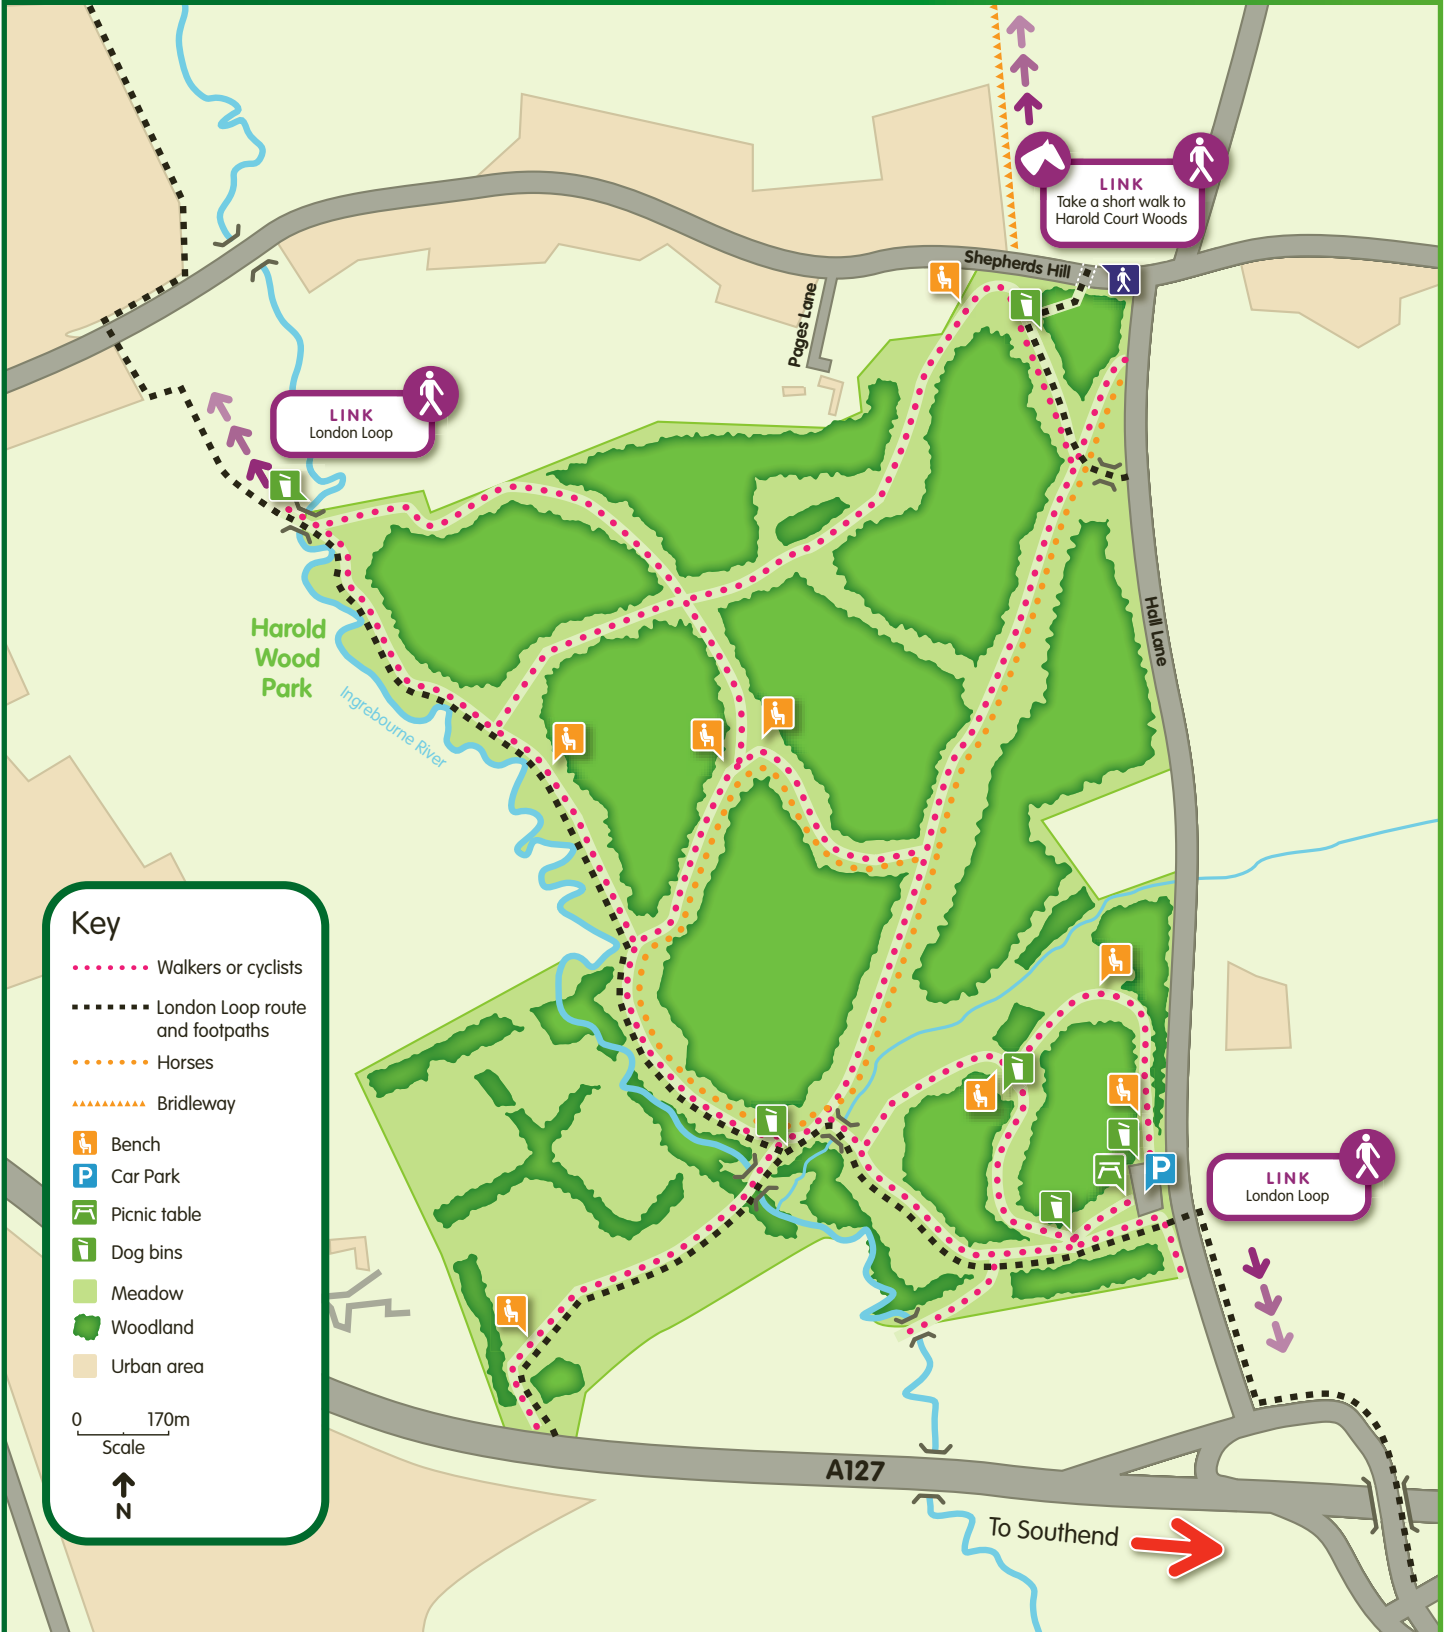

Pages Wood

Key

- Walkers or cyclists
- - - - - London Loop route and footpaths
- Horses
- - - - - Bridleway
-  Bench
-  Car Park
-  Picnic table
-  Dog bins
-  Meadow
-  Woodland
-  Urban area

0 170m
Scale

↑
N