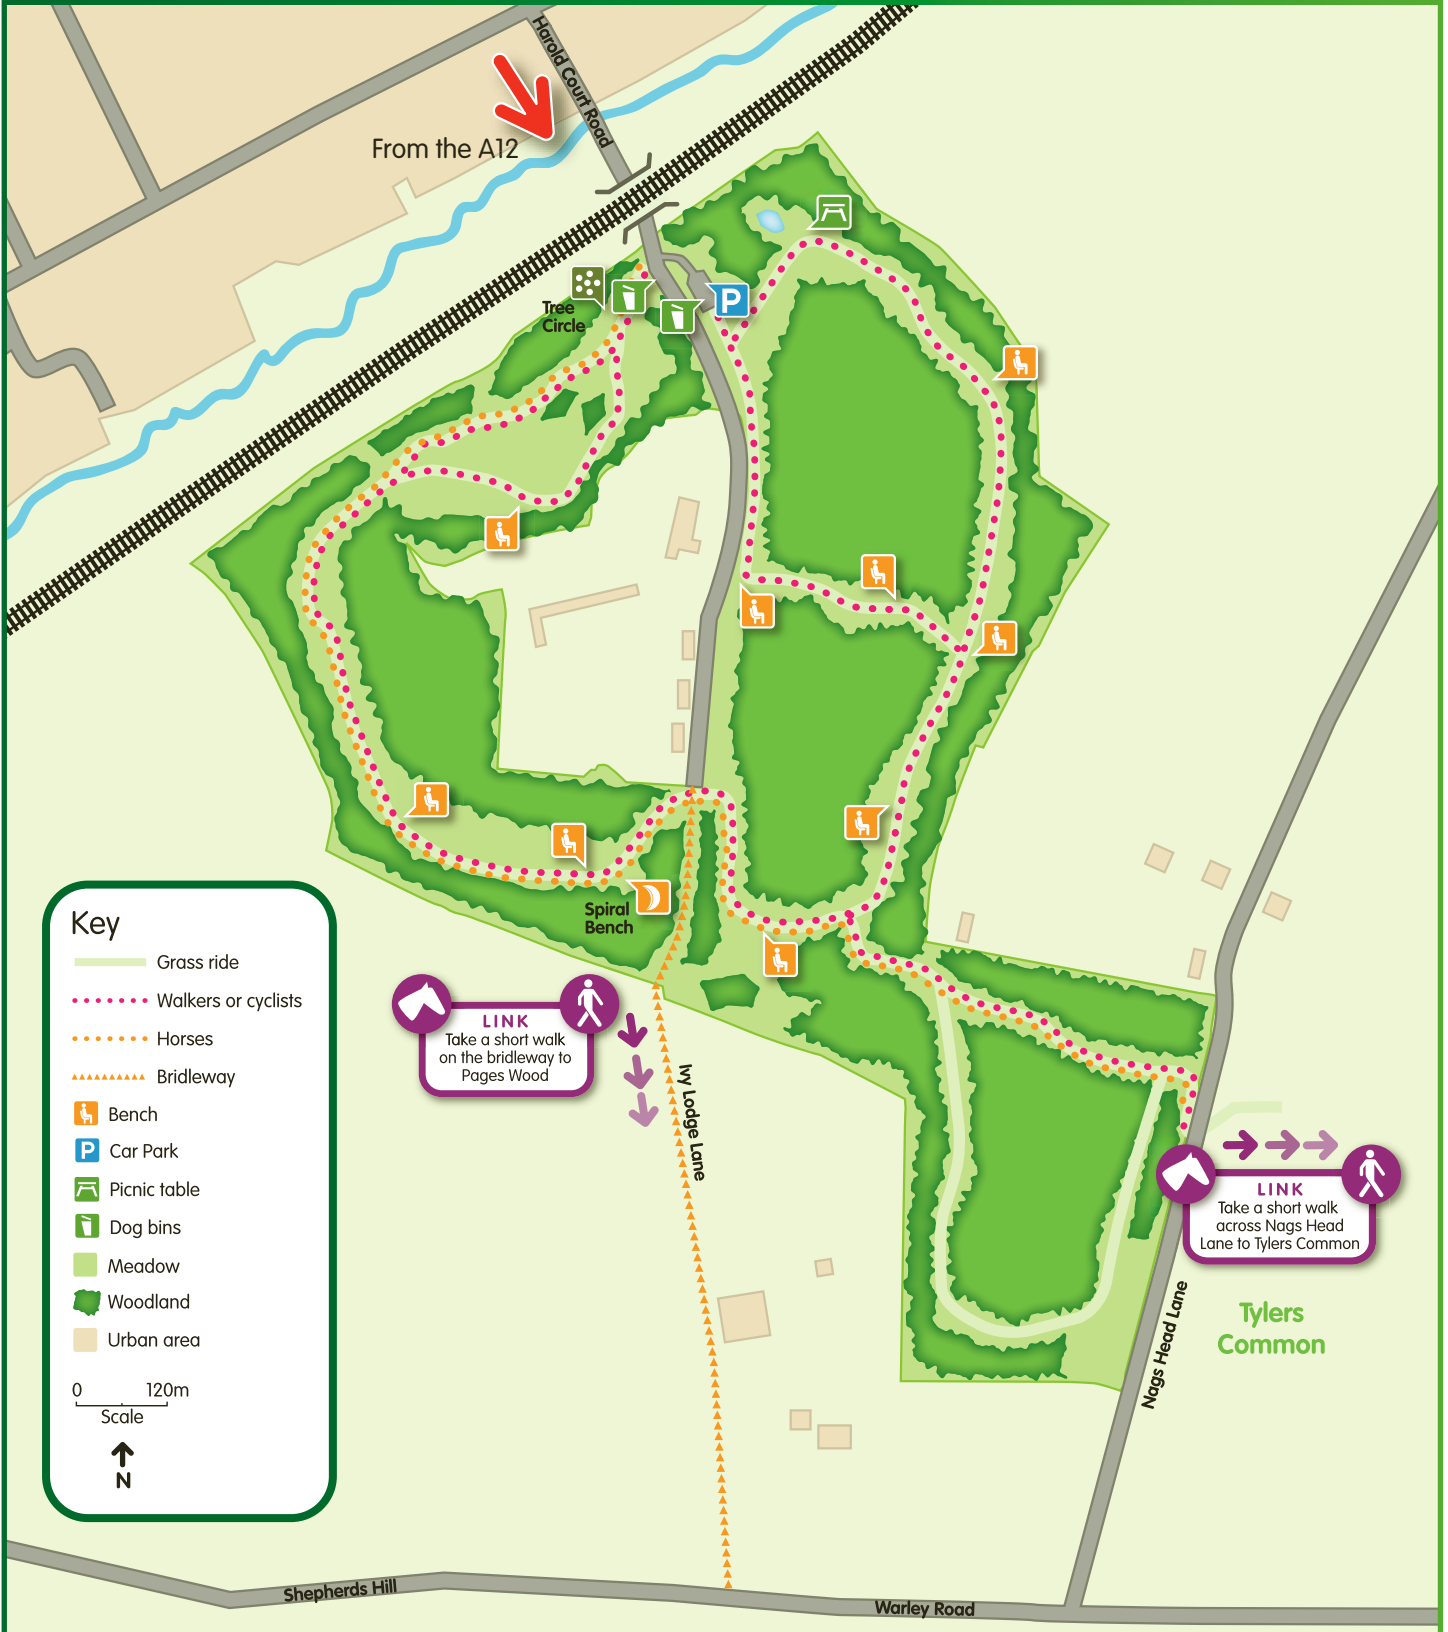

Harold Court Woods

Key

- Grass ride
- Walkers or cyclists
- Horses
- Bridleway
- Bench
- Car Park
- Picnic table
- Dog bins
- Meadow
- Woodland
- Urban area

0 120m
Scale

↑
N