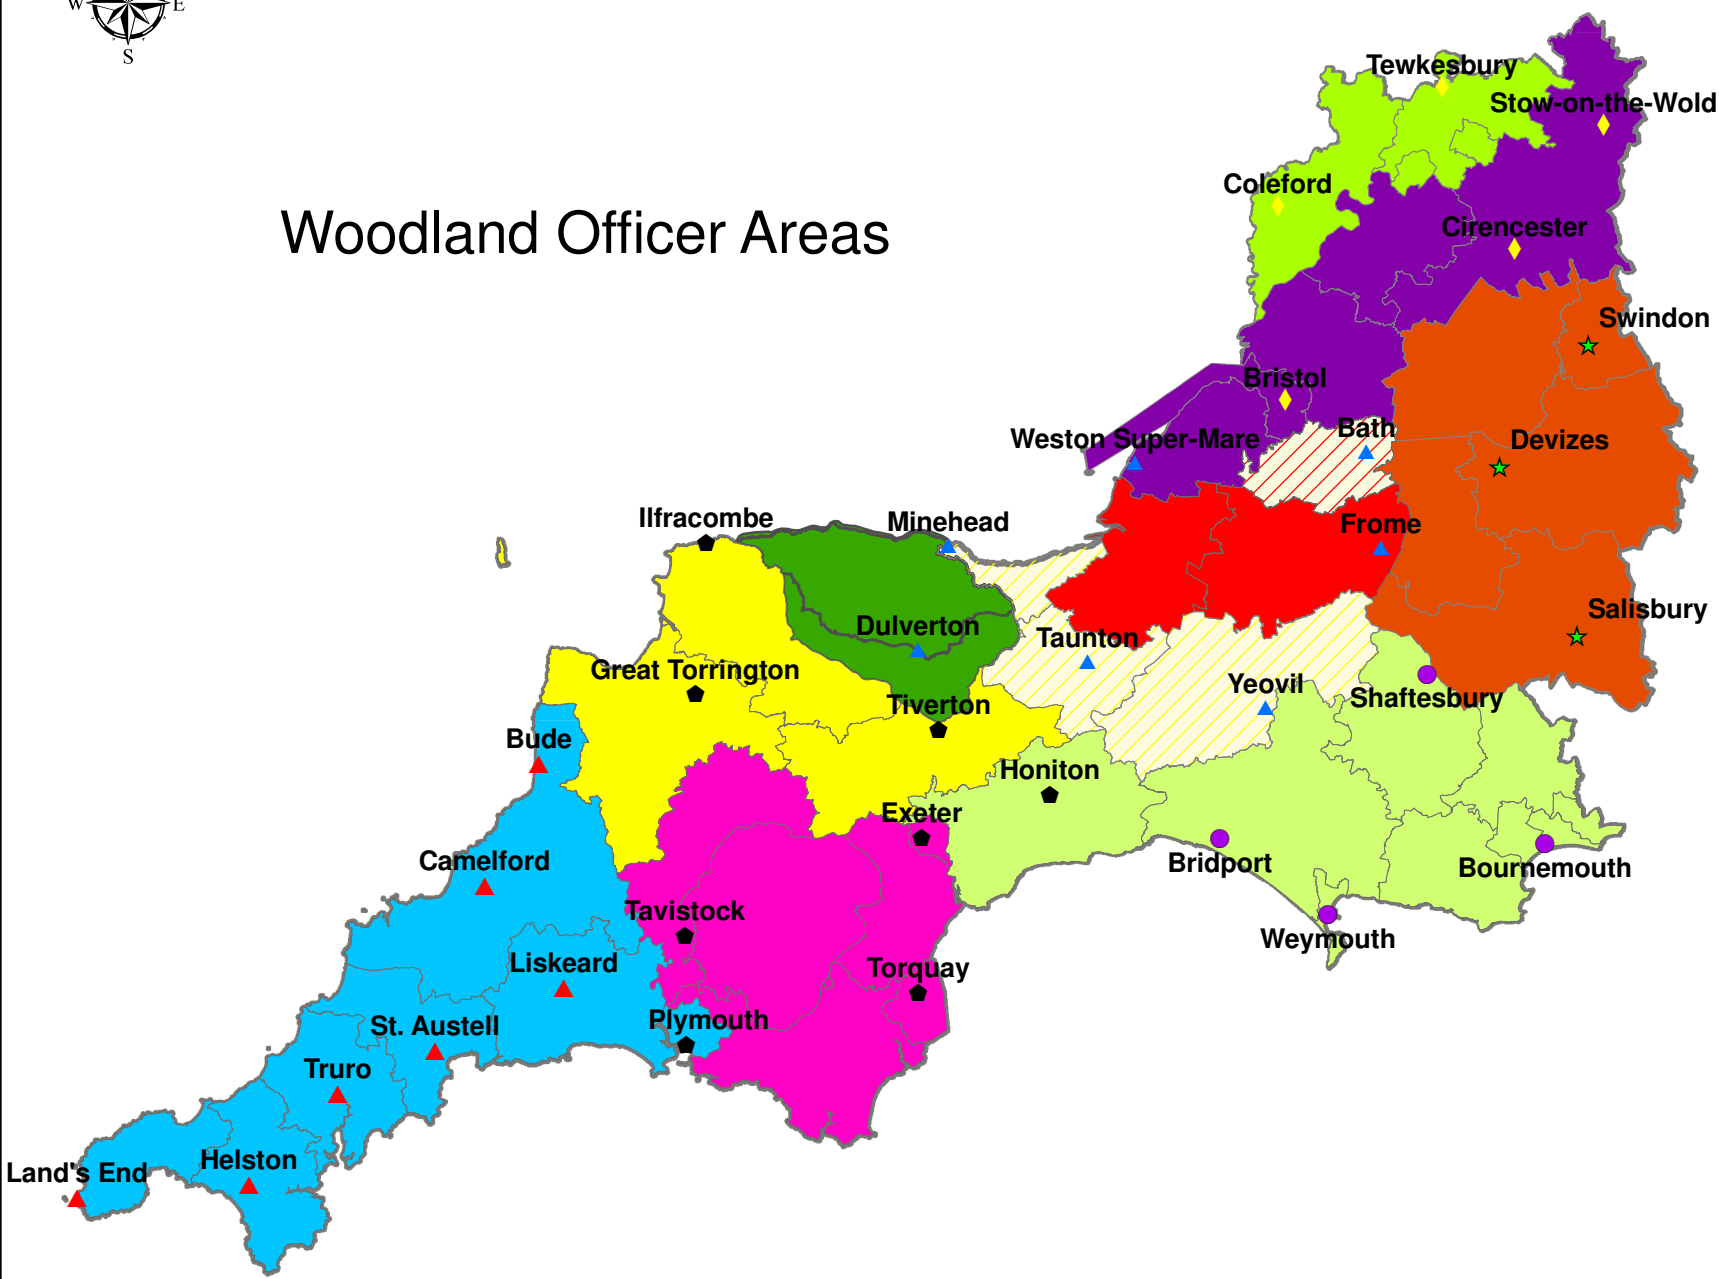

Forestry Commission
England

Woodland Officer Areas

WO Areas / AO Areas

- Gloucestershire Towns/Cities
- Wiltshire Towns/Cities
- Dorset Towns/Cities
- Somerset Towns/Cities
- Devon Towns/Cities
- Cornwall Towns/Cities
- Roger Ford / Janette Martin
- David Rowe / Daniel England
- Rob Spence / Linda Davies
- James Fry / Linda Davies
- Ian Briscoe / Anita Watkins
- Dick Gossling / Linda Davies
- Dick Gossling / Graham Sloman
- David Rowe / Graham Sloman
- Dick Preston / John Head
- Graeme McVittie / Harry Birch
- Richard Paton / Daniel England

1:1,410,000

Crown Copyright. All Rights Reserved.
Forestry Commission. 100025498 2005