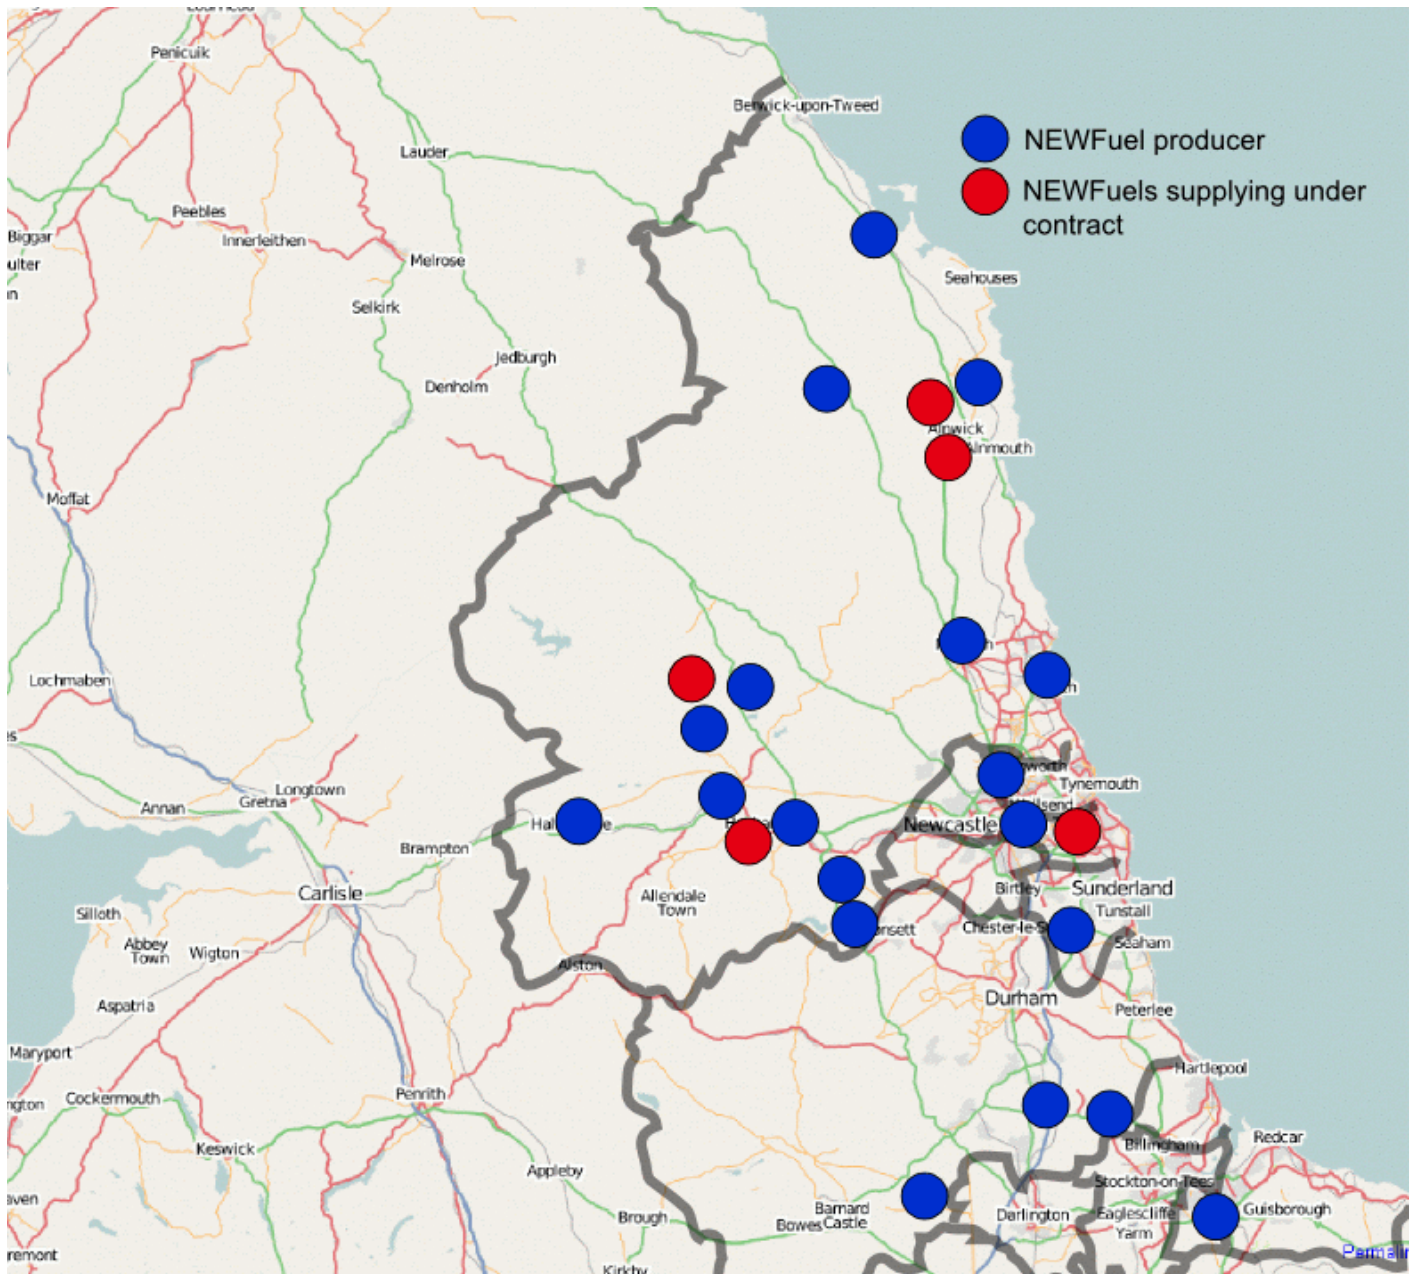

Wood Fuel Suppliers in NE England

Please note whilst every effort is taken to ensure this list is accurate the Forestry Commission takes no responsibility for content, the provision of information, or the standards of the companies listed. This is not a comprehensive list of woodfuel suppliers but lists suppliers of chip and pellet that are members of the NE Woodfuel Producer Group – NEWFuels.

NewFuels Producer Group is managed by Northwoods. Full details of using NEWFuels are given here as of October 2008:

http://www.northwoods.org.uk/c.php/home/wood_fuel/producer_group