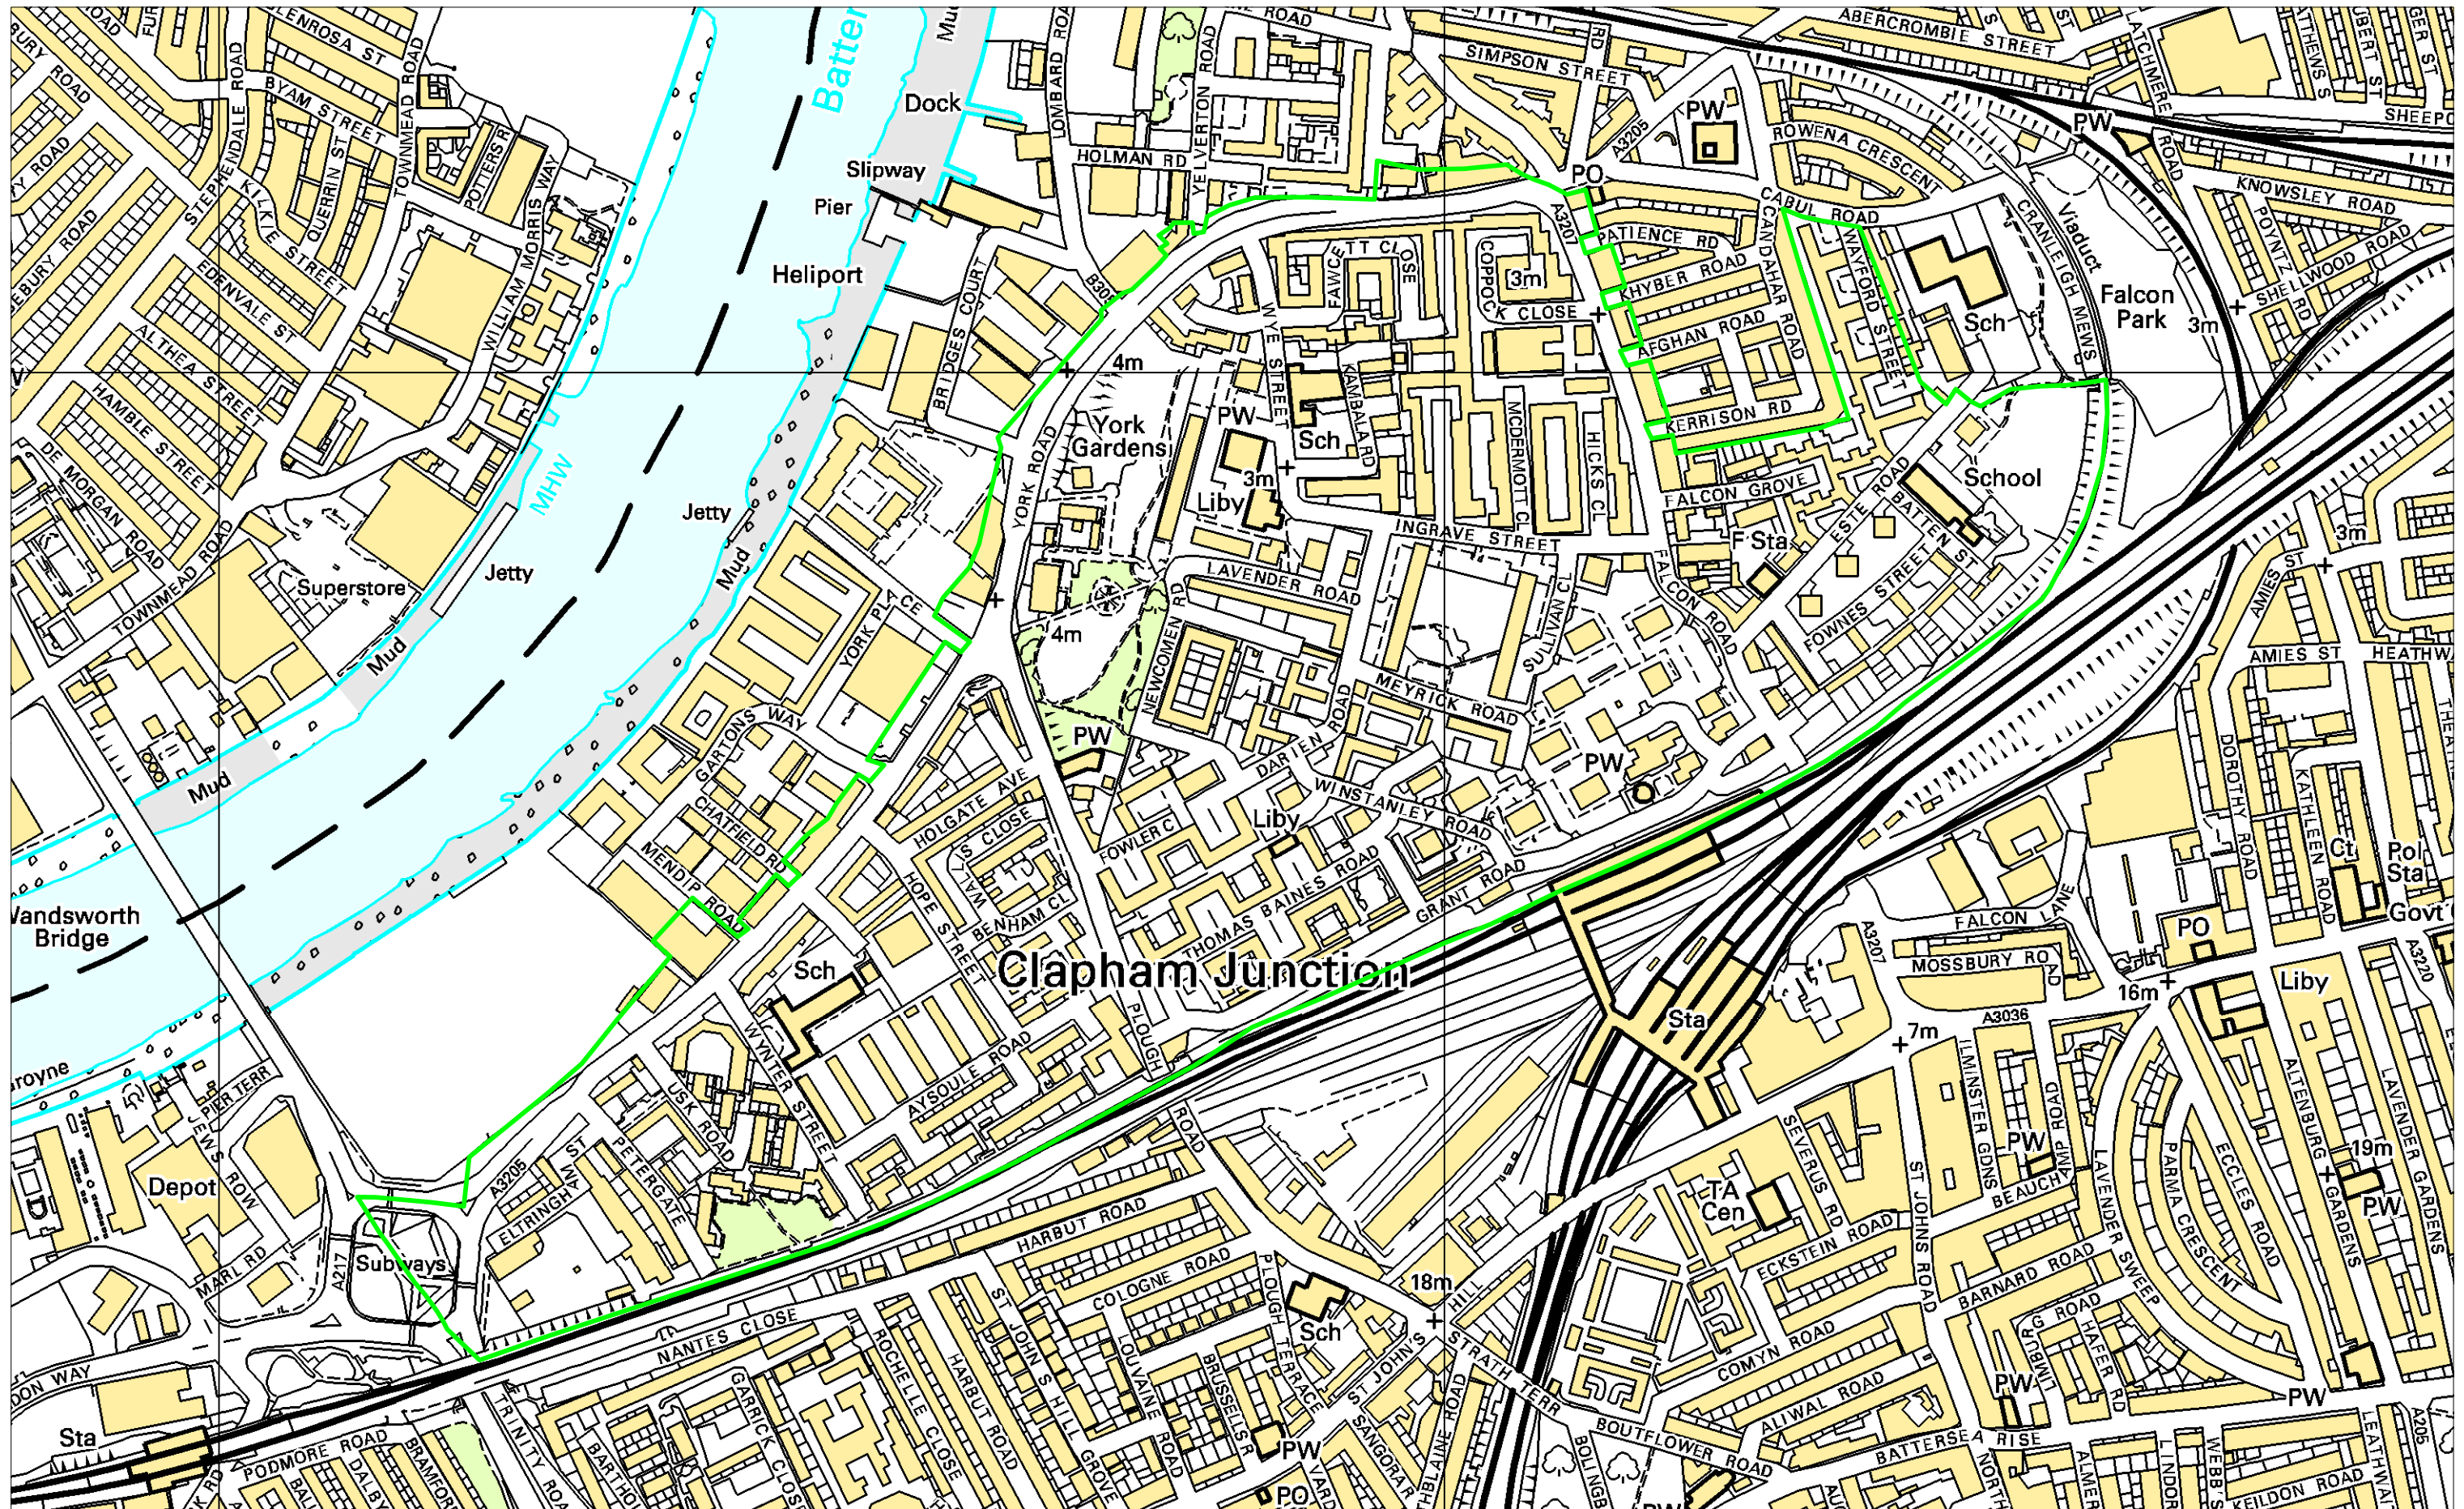

# Mayor's Street Tree Programme Priority Area: Wandsworth (Latchmere)

Wandsworth

Scale 1:5000