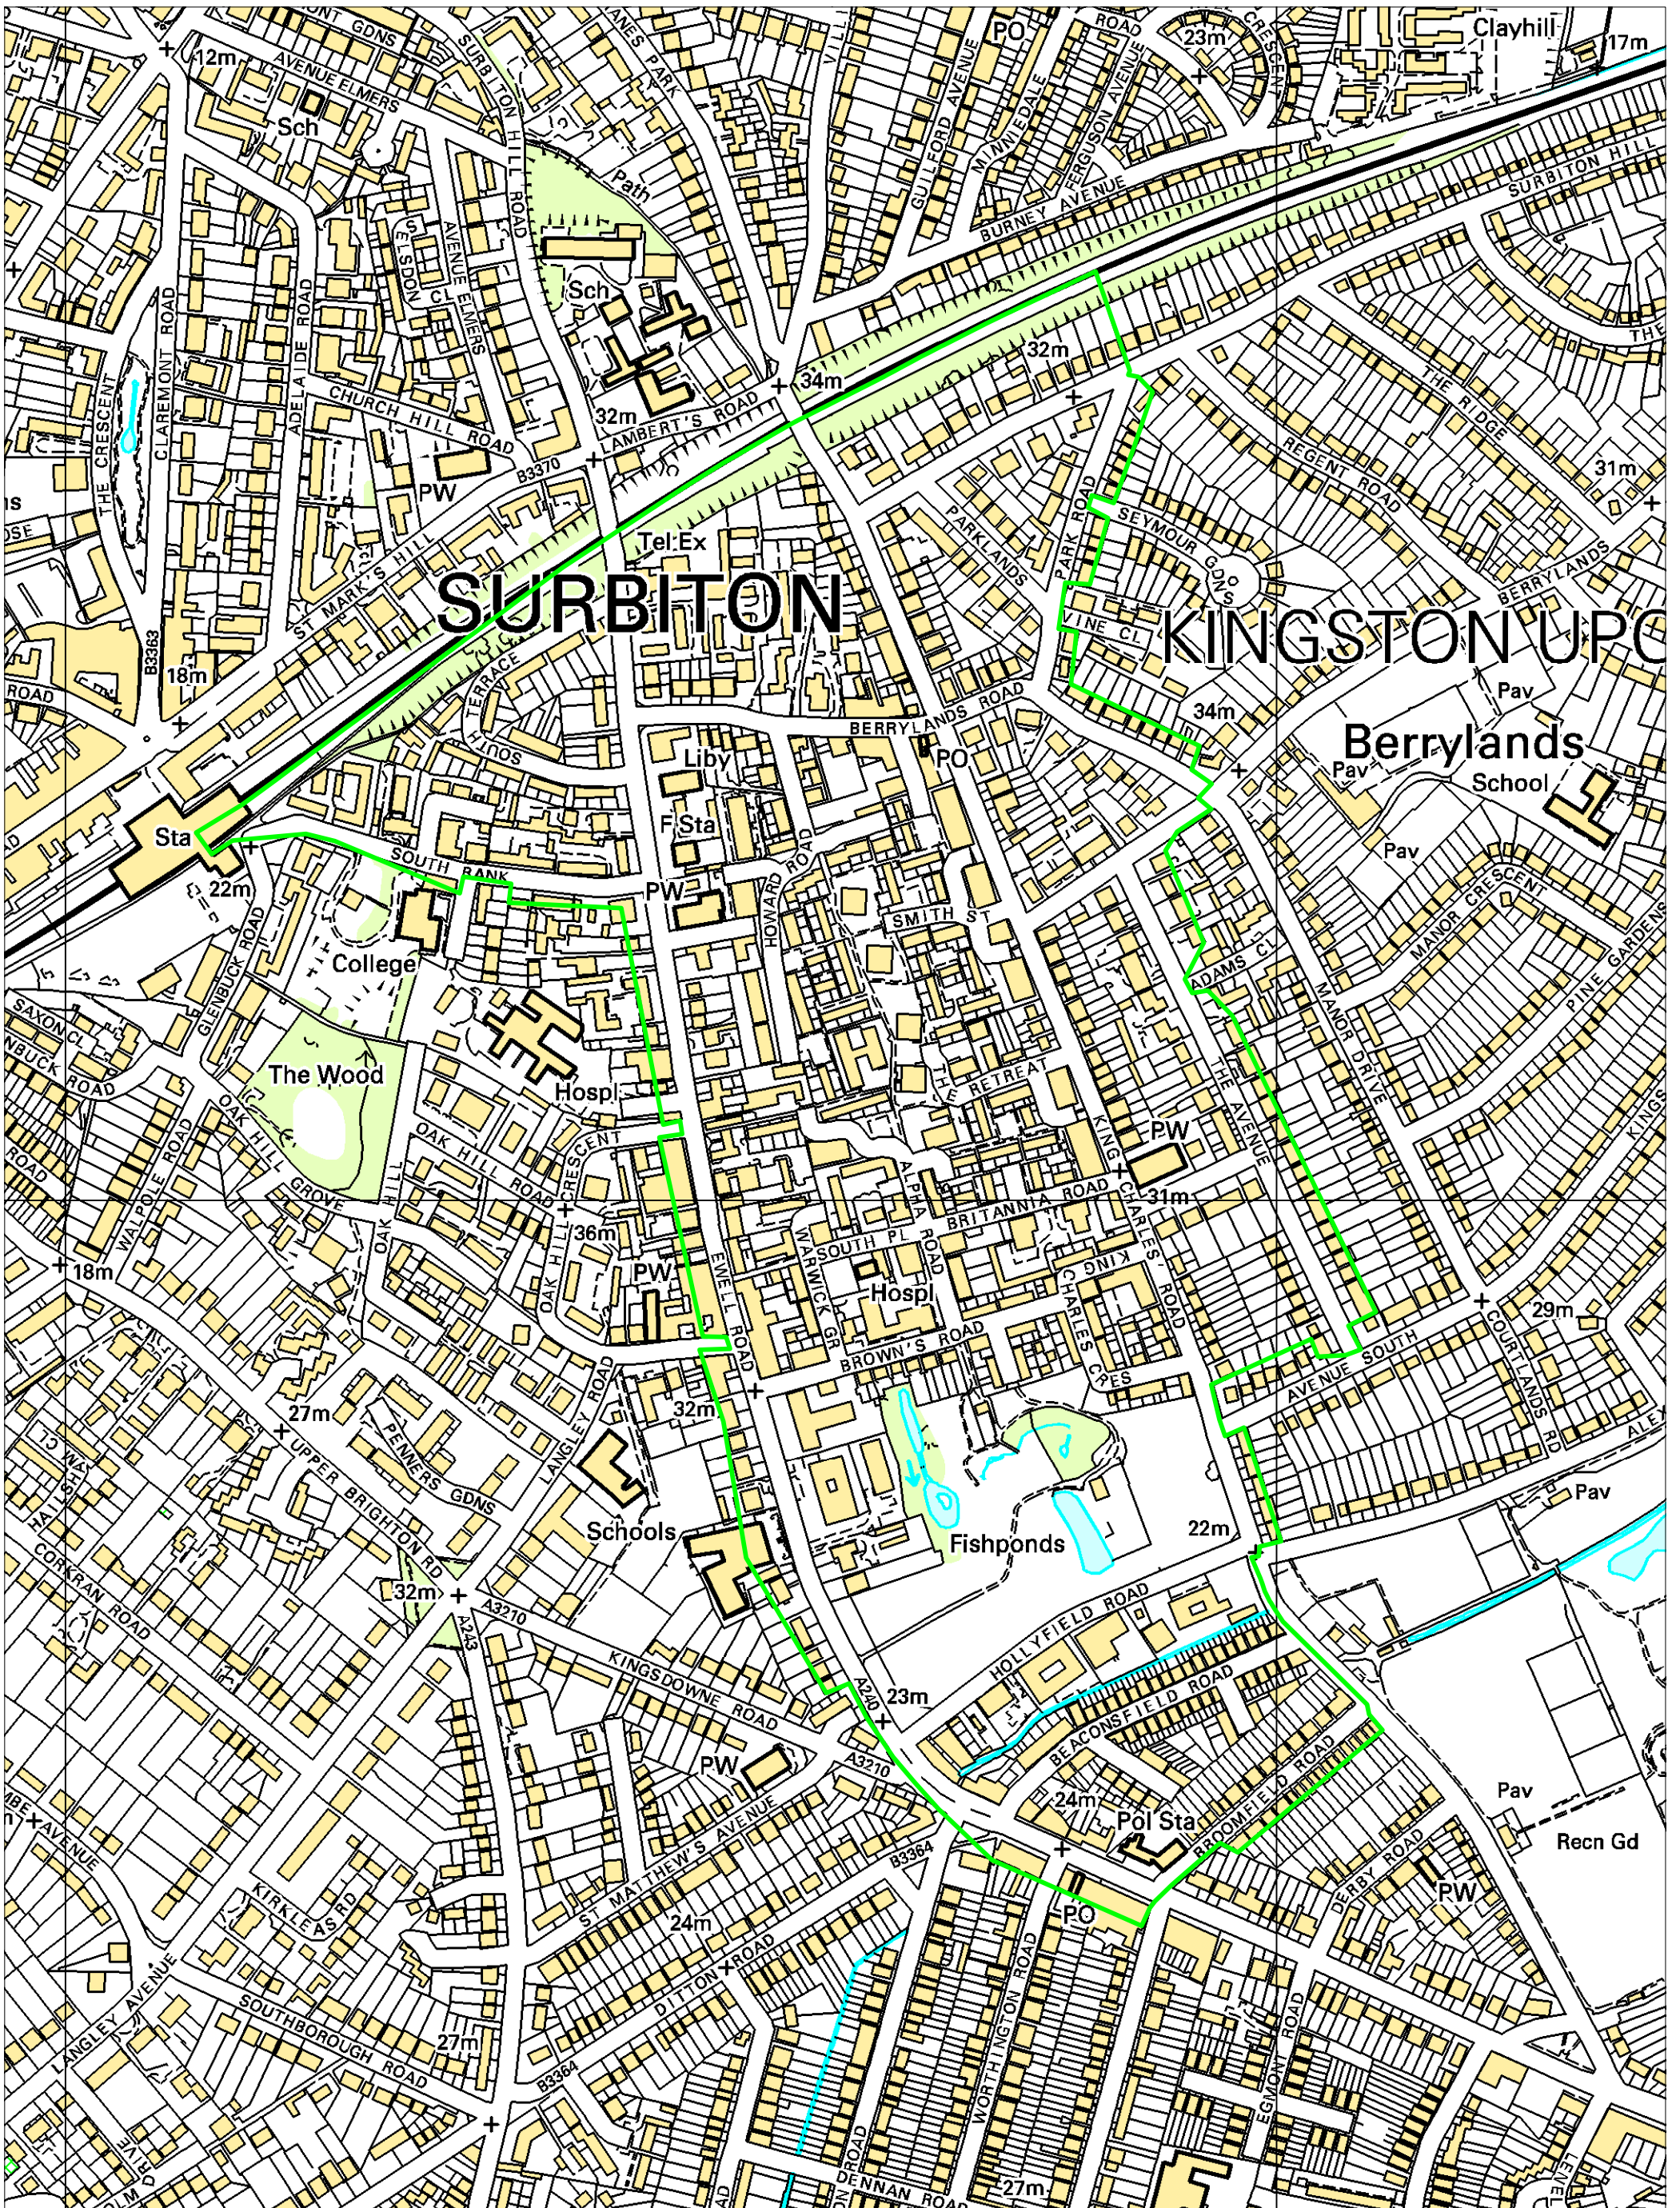

Mayor's Street Tree Programme Priority Area: Surbiton South

Kingston upon Thames

Scale 1:5000

Based upon the Ordnance Survey 1: 10 000 map with the permission of The Controller of Her Majesty's Stationery Office. © Crown Copyright. All rights reserved. Licence No. AL100023493