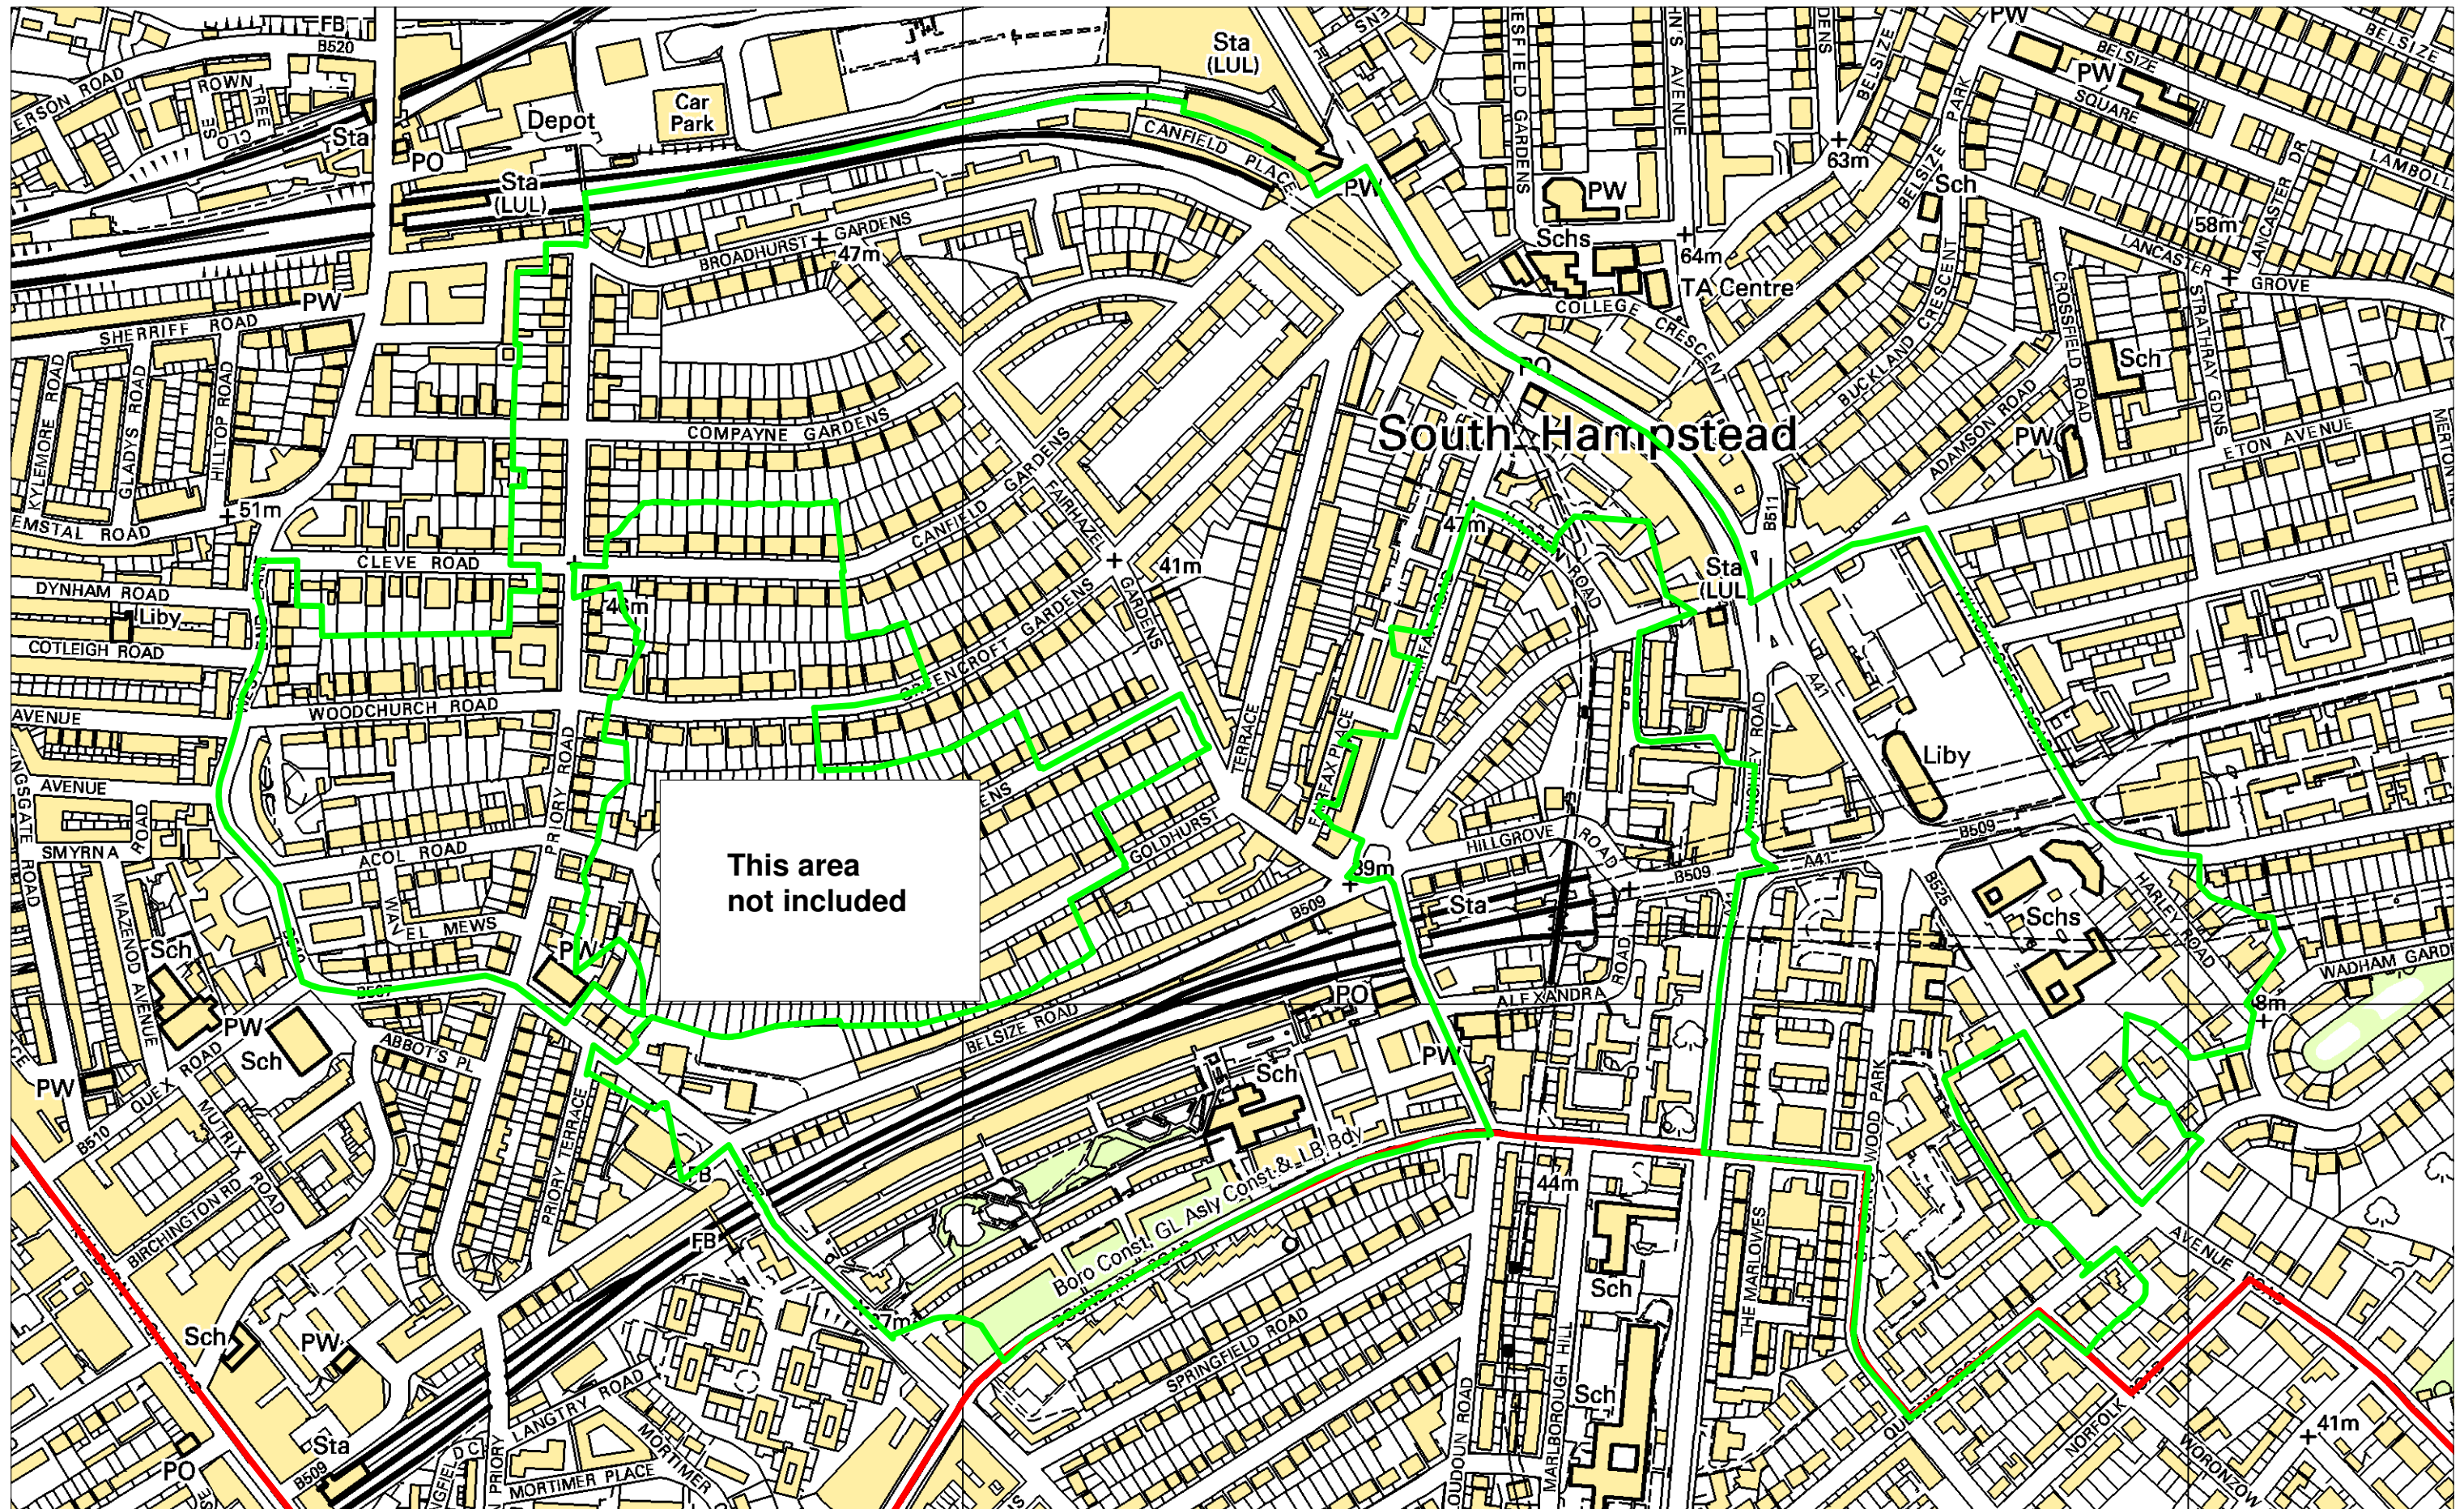

Mayor's Street Tree Programme Priority Area: Kilburn

Camden

GiGL

Scale 1:5000

(c) Crown Copyright. All rights reserved. Greater London Authority 100032379 (2008)

Produced by Greenspace Information for Greater London