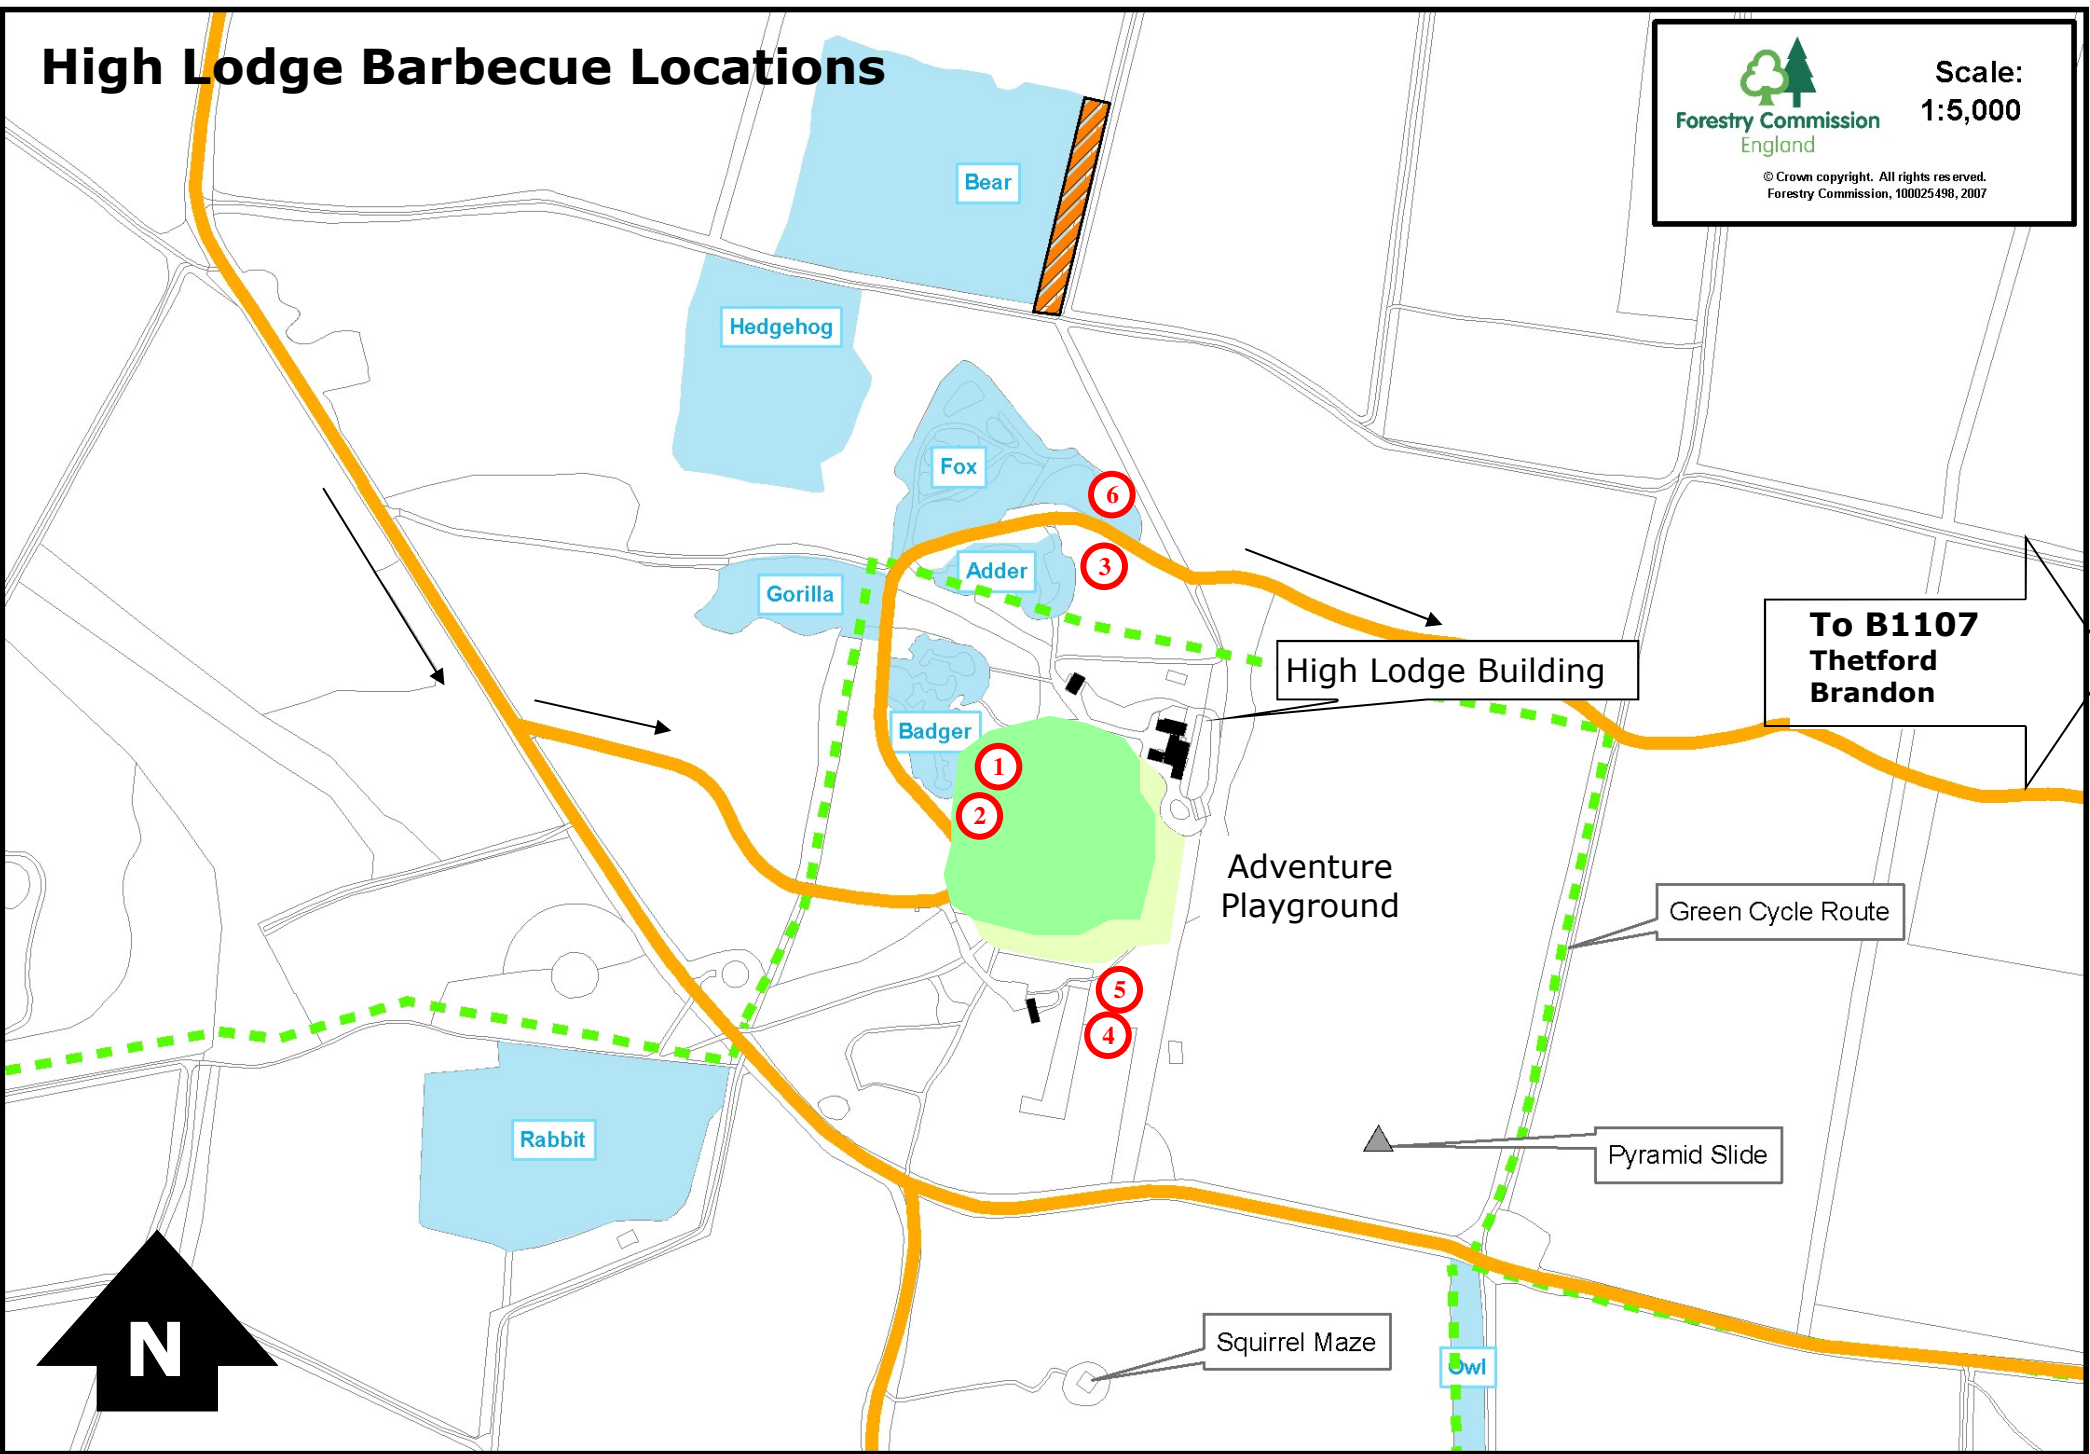

High Lodge Barbecue Locations

 **Forestry Commission**
England

Scale: 1:5,000

© Crown copyright. All rights reserved.
Forestry Commission, 100025498, 2007

**To B1107
Thetford
Brandon**

High Lodge Building

Adventure
Playground

Green Cycle Route

Pyramid Slide

Squirrel Maze

Owl