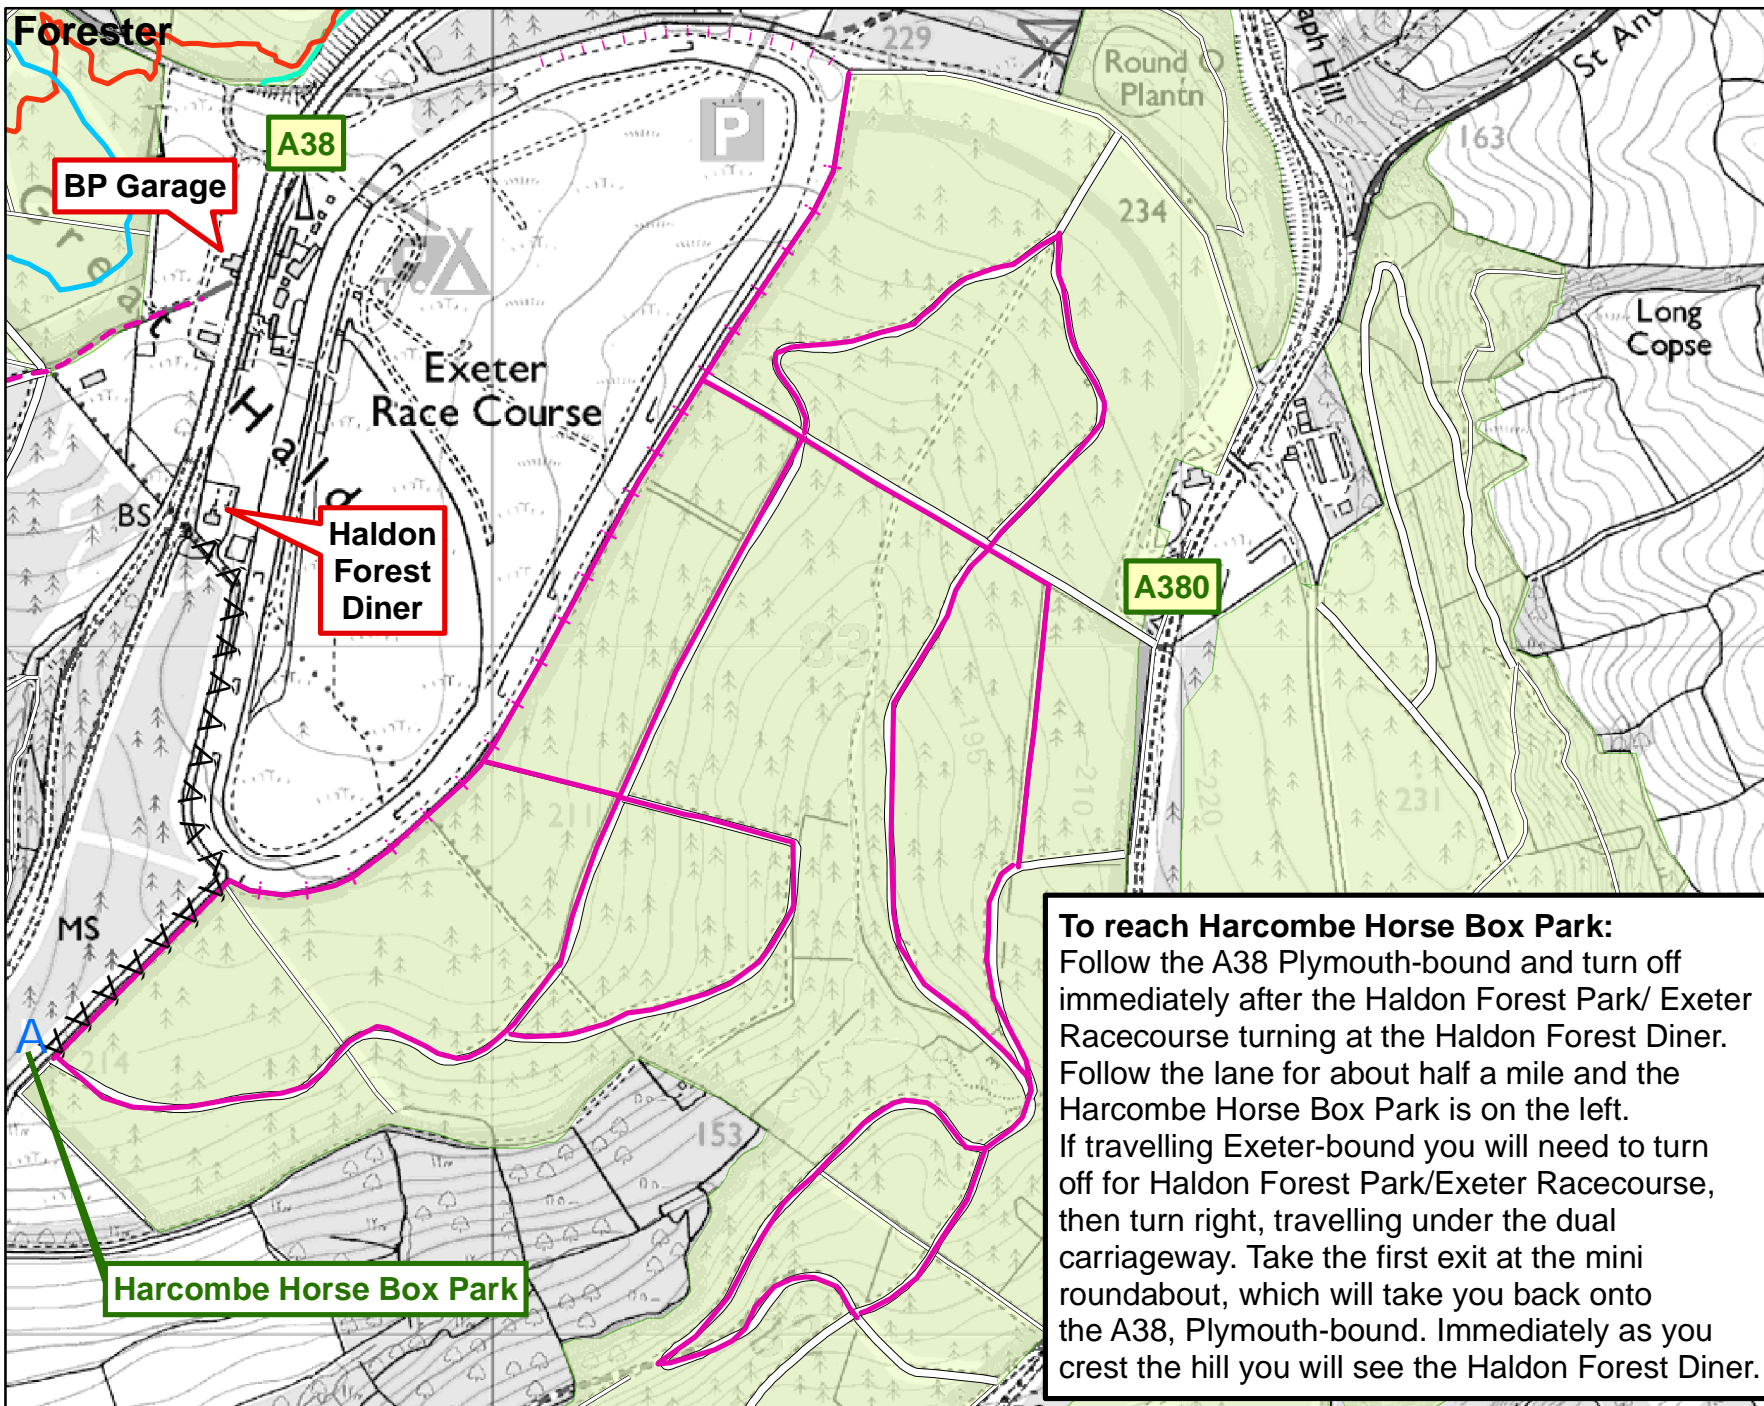

Harcombe Riding Trails

Legend

- Car Parks
- Car Park Access Roads
- Horse Riding Trails
- Bridleway
- Gallop Stretch
- Permissive Bridlepath
- Adventure Cycle Trail
- Ridge Ride Trail
- Sustrans
- Roads
- Rides
- Open Access

To reach Harcombe Horse Box Park:
 Follow the A38 Plymouth-bound and turn off immediately after the Haldon Forest Park/ Exeter Racecourse turning at the Haldon Forest Diner. Follow the lane for about half a mile and the Harcombe Horse Box Park is on the left. If travelling Exeter-bound you will need to turn off for Haldon Forest Park/Exeter Racecourse, then turn right, travelling under the dual carriageway. Take the first exit at the mini roundabout, which will take you back onto the A38, Plymouth-bound. Immediately as you crest the hill you will see the Haldon Forest Diner.

0 250 500 1,000 Metres

1:11,000