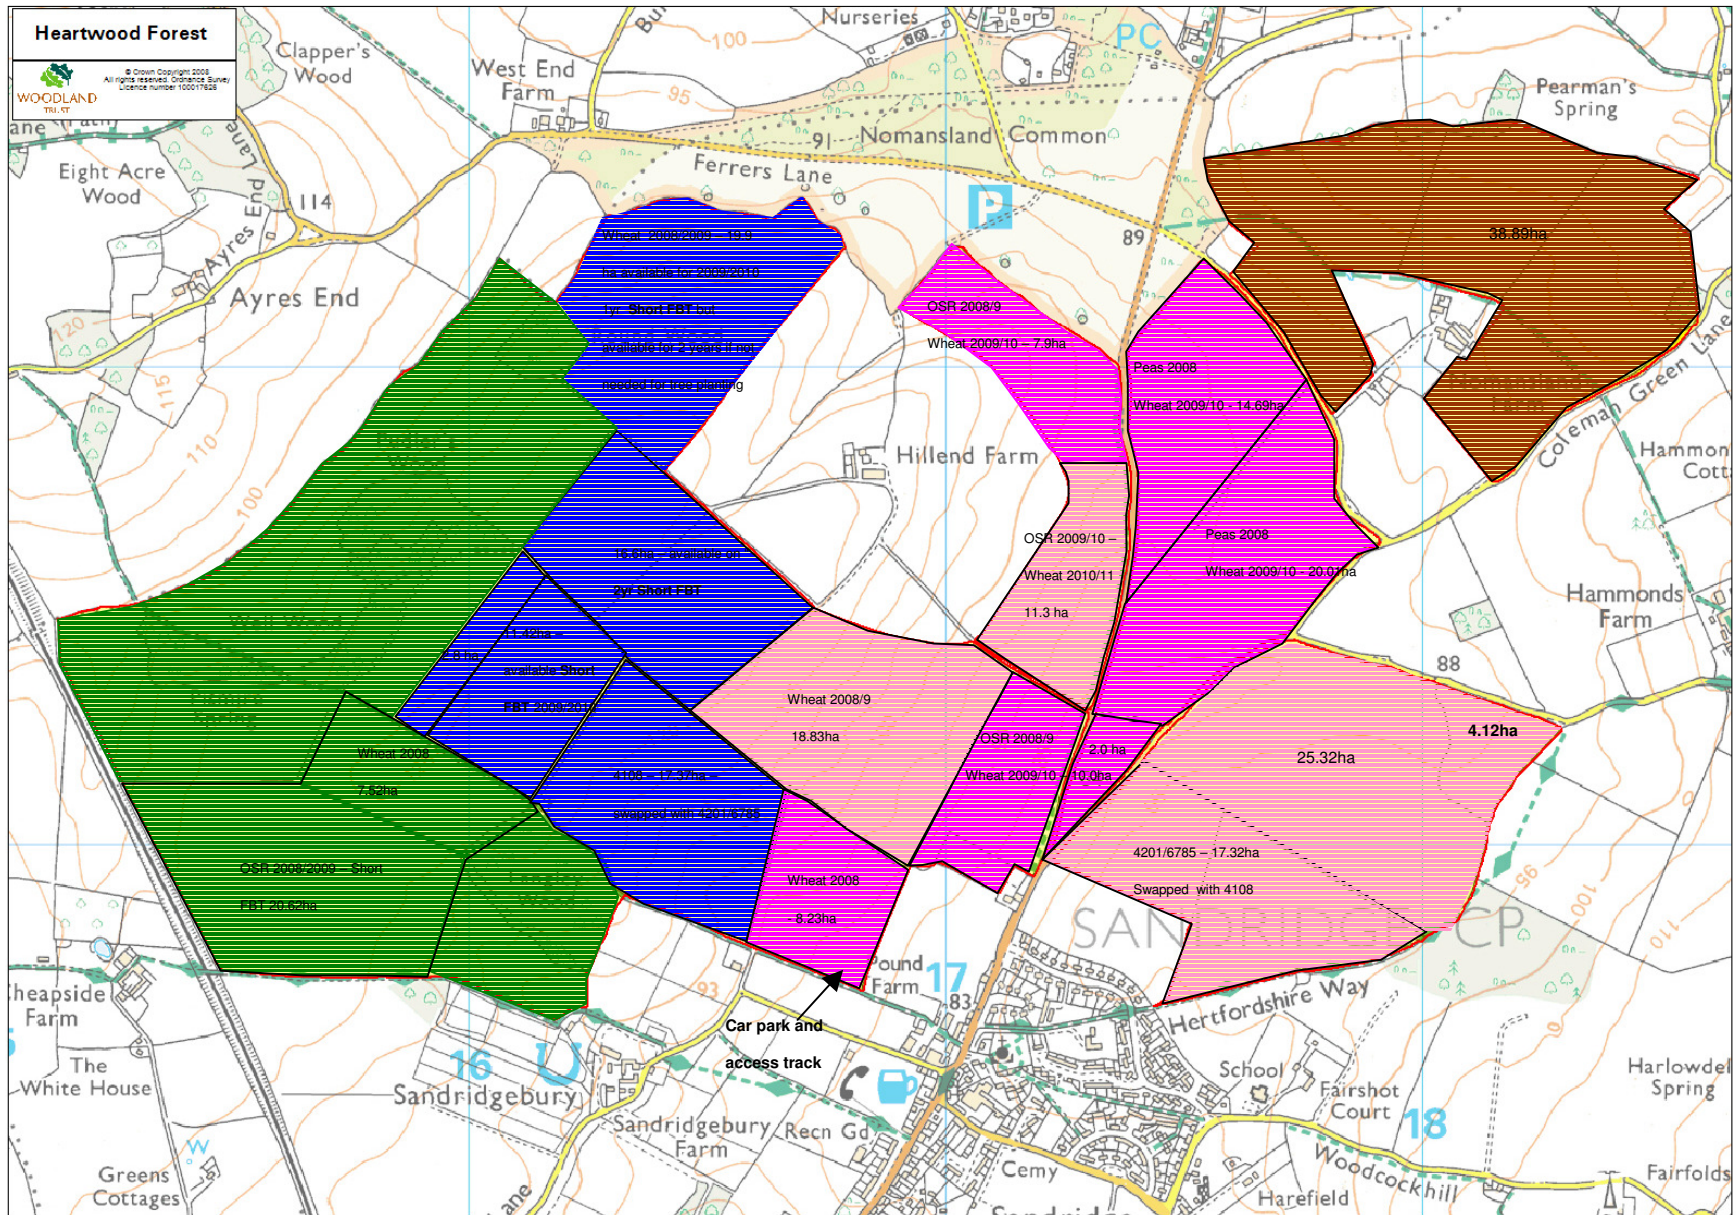

Appendix 10 - Heartwood forest proposed FBT land surrender plan

2008

2009

2010 - 52.6ha - long FBT only

2011 - 93.35ha - long FBT only

2012 - 38.89ha - long FBT only