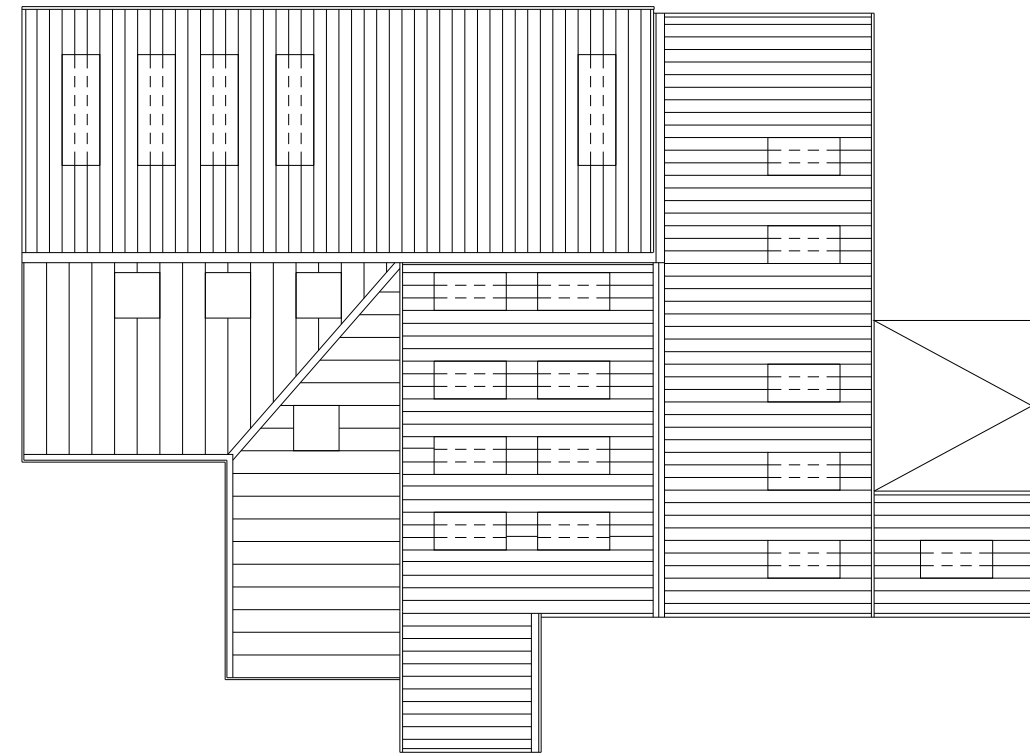

Cycle Centre - Floor Plan

Cycle Centre - Roof Plan

Wingwell 5 Top Street Wing Oakham Rutland LE15 8SE Tel & Fax 01572 737788

PROJECT Alice Holt Forest, Farnham

TITLE Cycle Centre - Roof and Floor Plans

SCALE 1:200 (A3) DATE Dec 09 JOB DD092 DWG SK/12 REV

**dejardin
design**