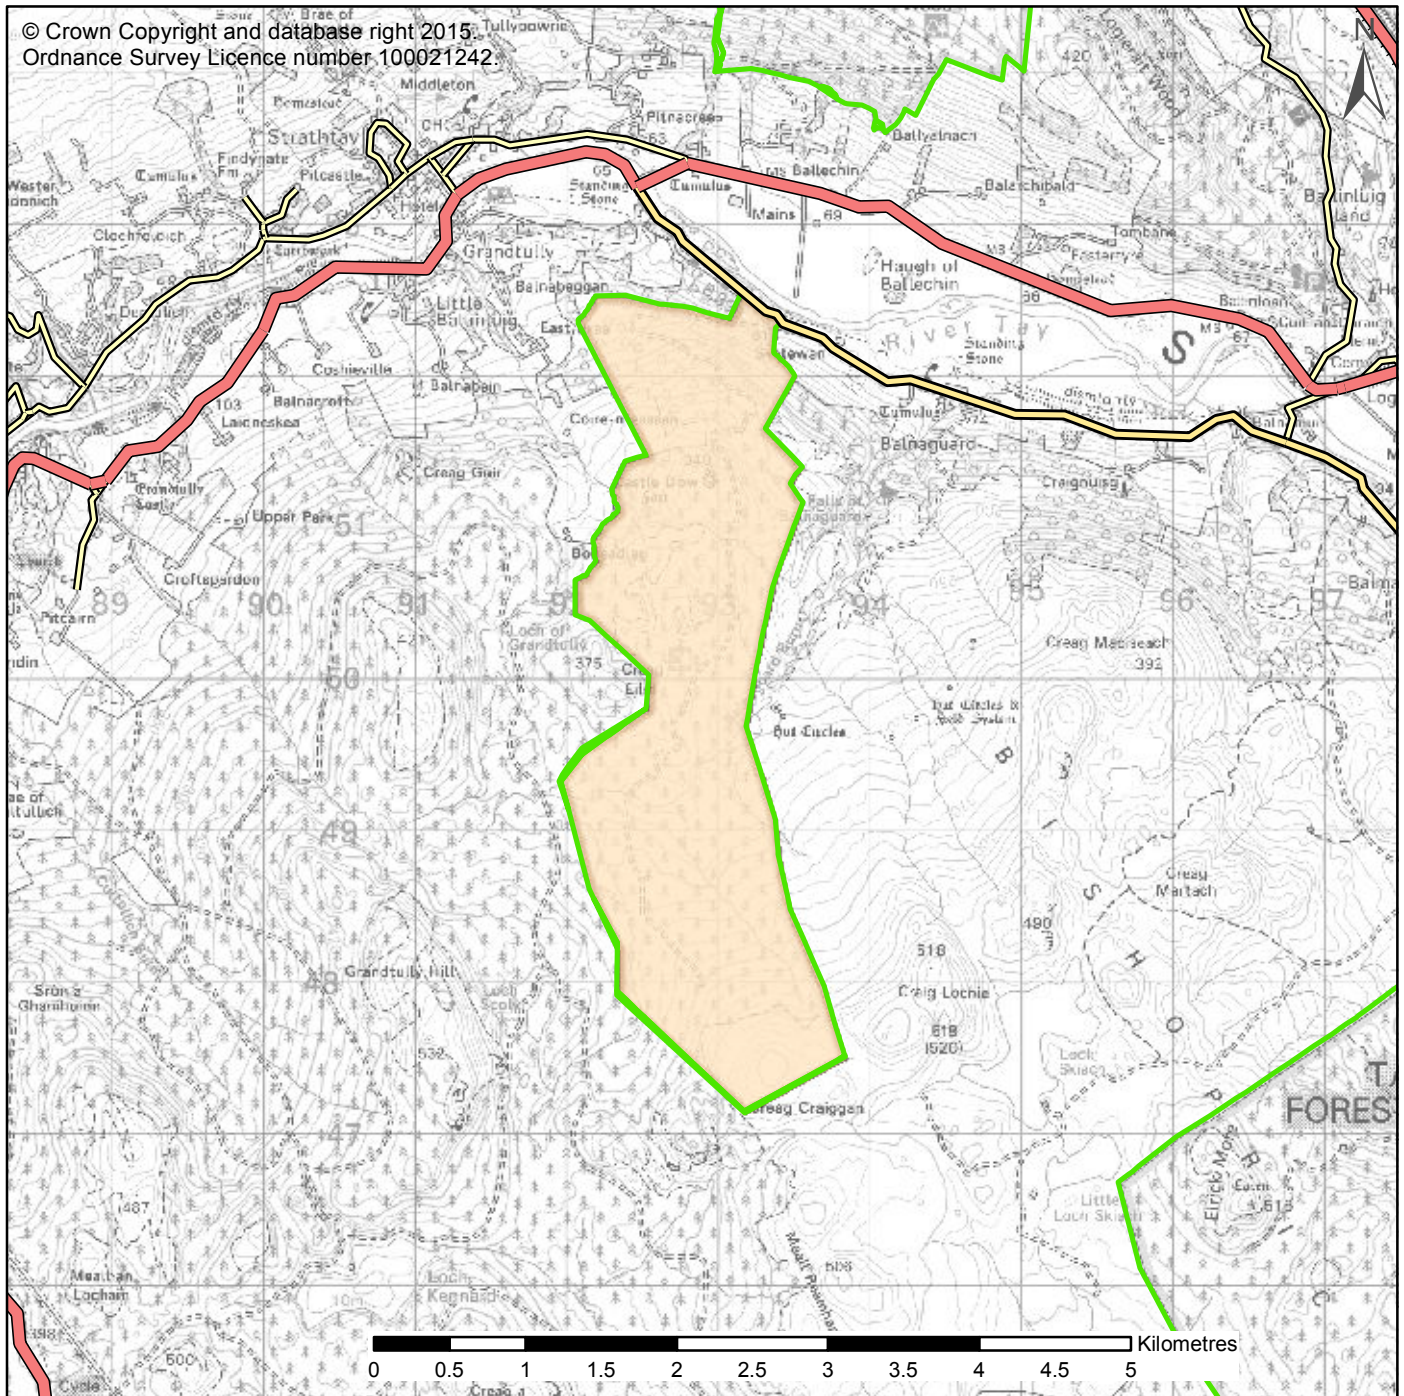

© Crown Copyright and database right 2015
 Ordnance Survey Licence number 100021242.

Forestry Commission Location Map A4 Scale: 1:50,000

Forest District: TAY
 Forest Name: Grandtully
 Contract Name: Grandtully
 Contract No: Deer-Grantully-2015
 Contract Type: Wildlife Management
 Prepared By - Contact No:
 Date Prepared -

 Main Road	 Management Area
 Secondary Road	 Fell
 Minor Road	 Thin
 Railway	 Contract Buffer

COLOUR MAPS MUST NOT BE PHOTOCOPIED IN BLACK & WHITE