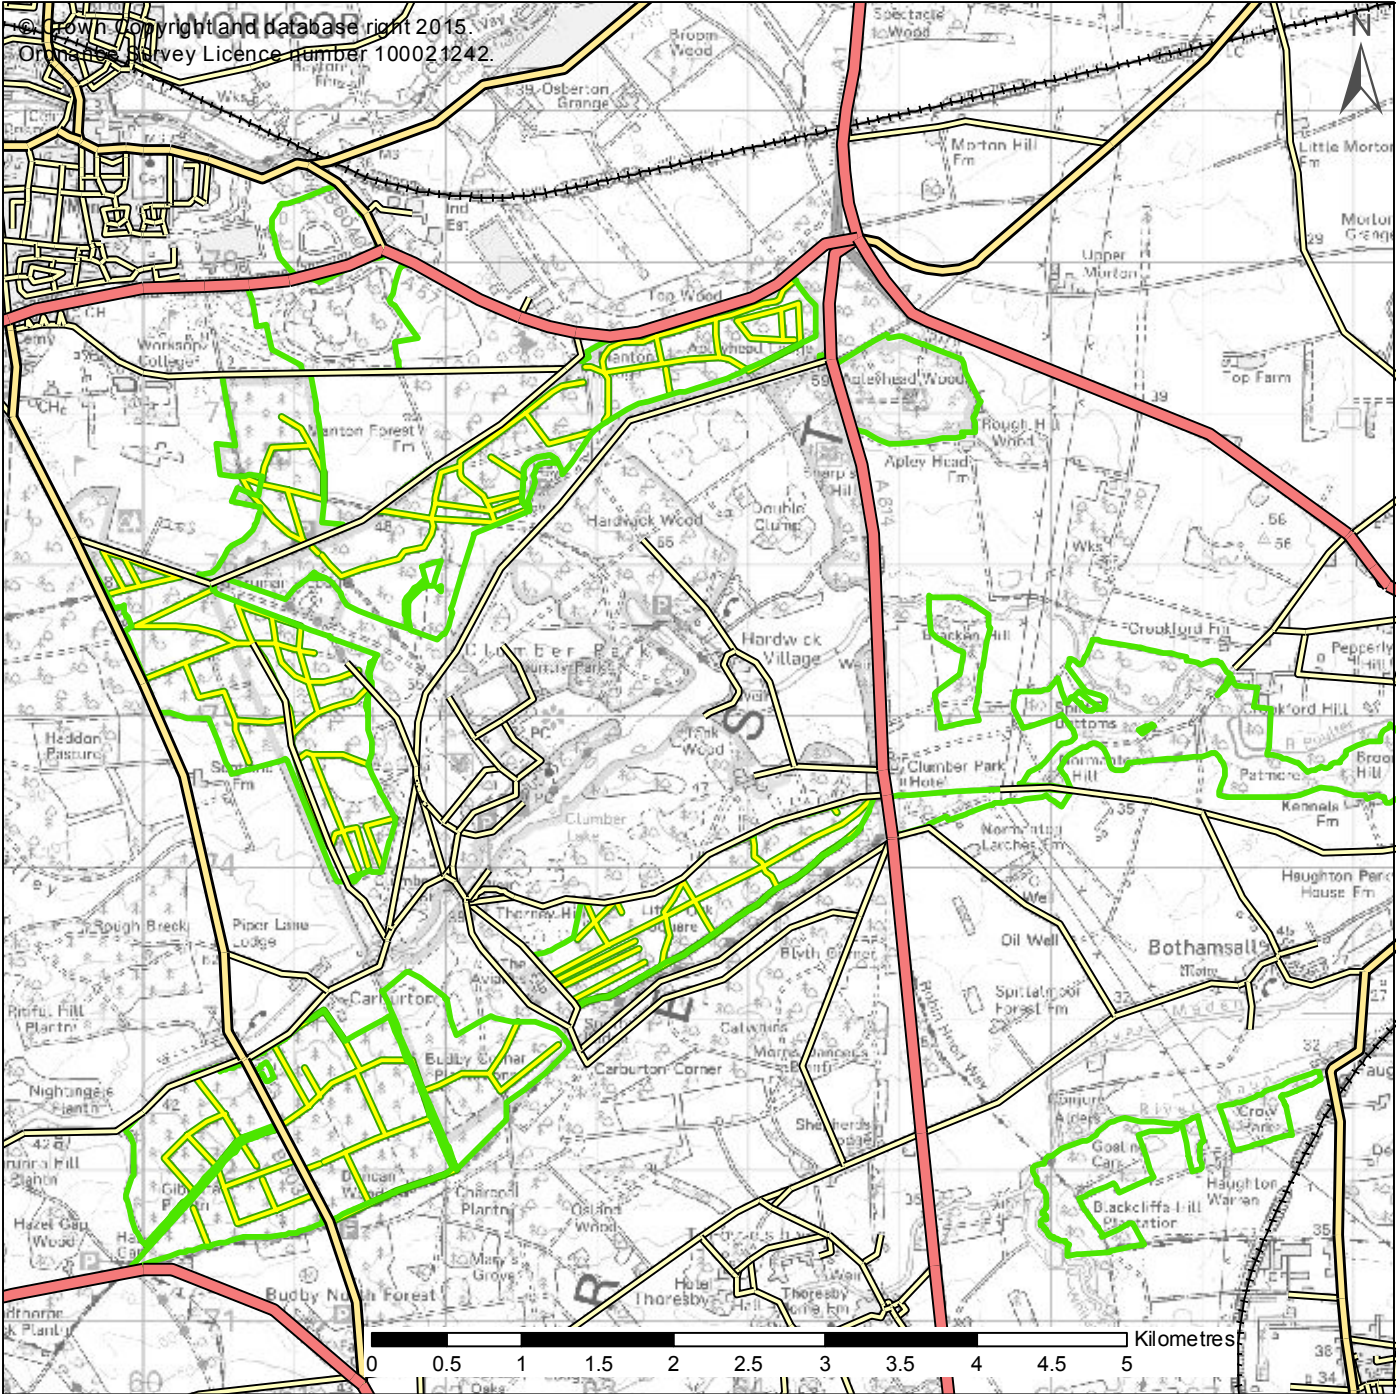

© Crown Copyright and database right 2015
 Ordnance Survey Licence Number 100021242.

Forestry Commission Location Map (3) A4 Scale: 1:50,000

Forest District: Central England
 Forest Name: Blidworth & Thieves
 Contract Name: Sherwood South and |North
 Contract No: FM4515
 Contract Type: Any Roads Operation
 Prepared By - Contact No:
 Date Prepared -

	Main Road		Management Area
	Secondary Road		Contract Line
	Minor Road		Contract Buffer
	Railway		

COLOUR MAPS MUST NOT BE PHOTOCOPIED IN BLACK & WHITE