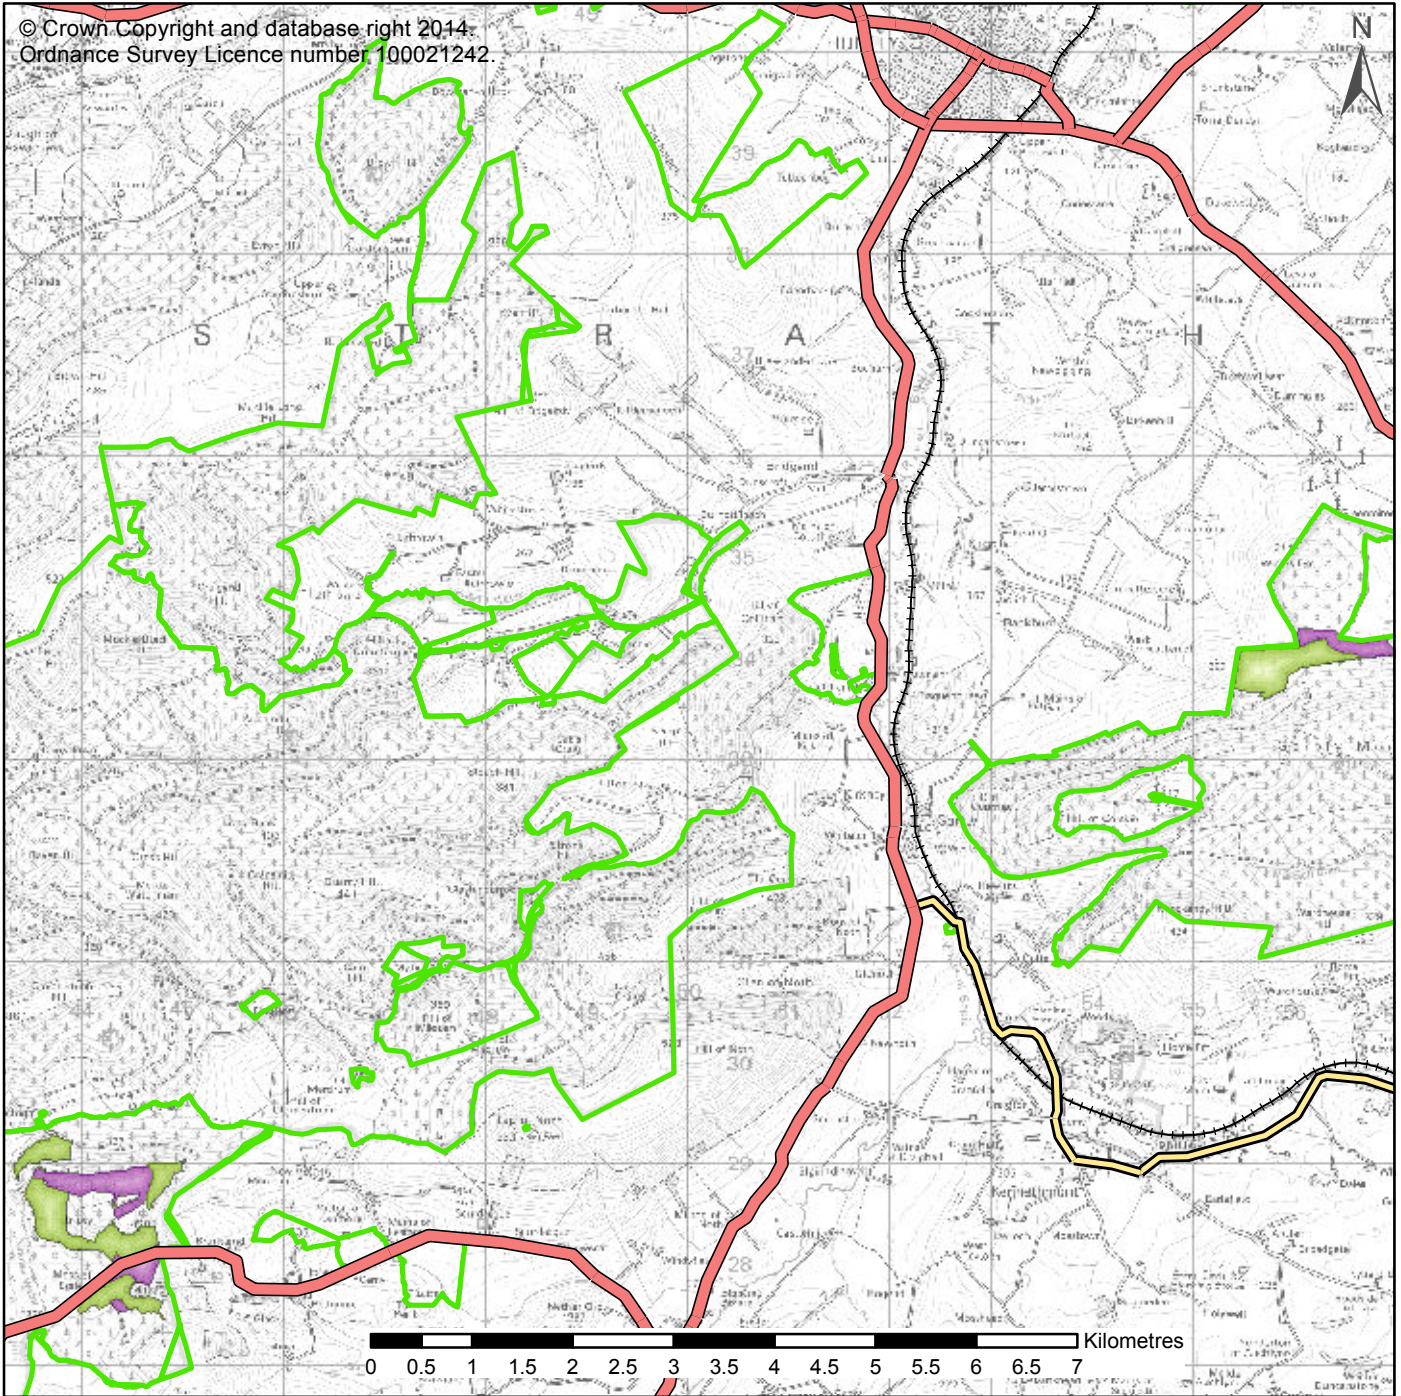

© Crown Copyright and database right 2014  
 Ordnance Survey Licence number 100021242.

**Forestry Commission Location Map** A4 Scale: 1:75,000

Forest District: MORAY AND ABERDEENSHIRE  
 Forest Name: Clashindarroch  
 Contract Name: Mid Area  
 Contract No: DP\_Tender\_15\_16  
 Contract Type: Standing Sales  
 Prepared By -  
 Date Prepared -

Contact No:

Main Road	Management Area
Secondary Road	Fell
Minor Road	Thin
Railway	Contract Buffer

COLOUR MAPS MUST NOT BE PHOTOCOPIED IN BLACK & WHITE