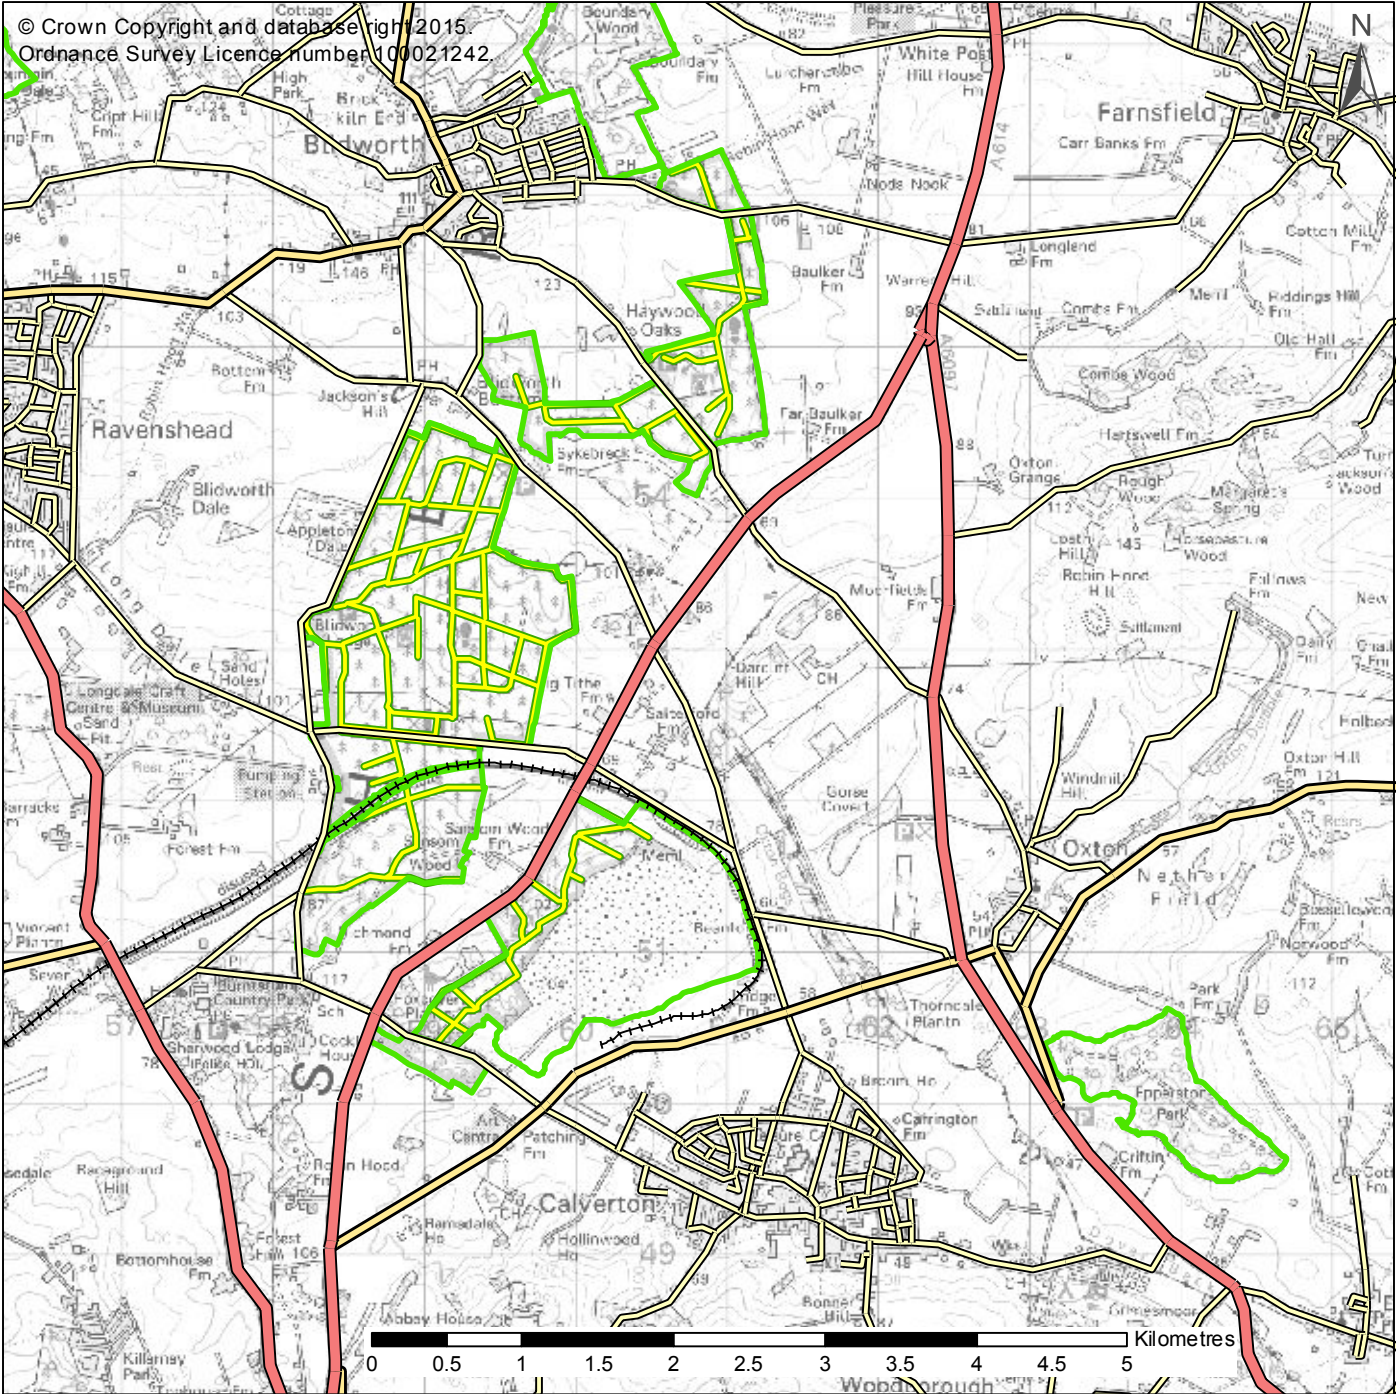

© Crown Copyright and database right 2015
 Ordnance Survey Licence number 100021242

Forestry Commission Location Map (1) A4 Scale: 1:50,000

Forest District: Central England
 Forest Name: Blidworth & Thieves
 Contract Name: Sherwood South and |North
 Contract No: FM4515
 Contract Type: Any Roads Operation
 Prepared By - Contact No:
 Date Prepared -

<ul style="list-style-type: none"> Main Road Secondary Road Minor Road Railway 	<ul style="list-style-type: none"> Management Area Contract Line Contract Buffer
--	--

COLOUR MAPS MUST NOT BE PHOTOCOPIED IN BLACK & WHITE