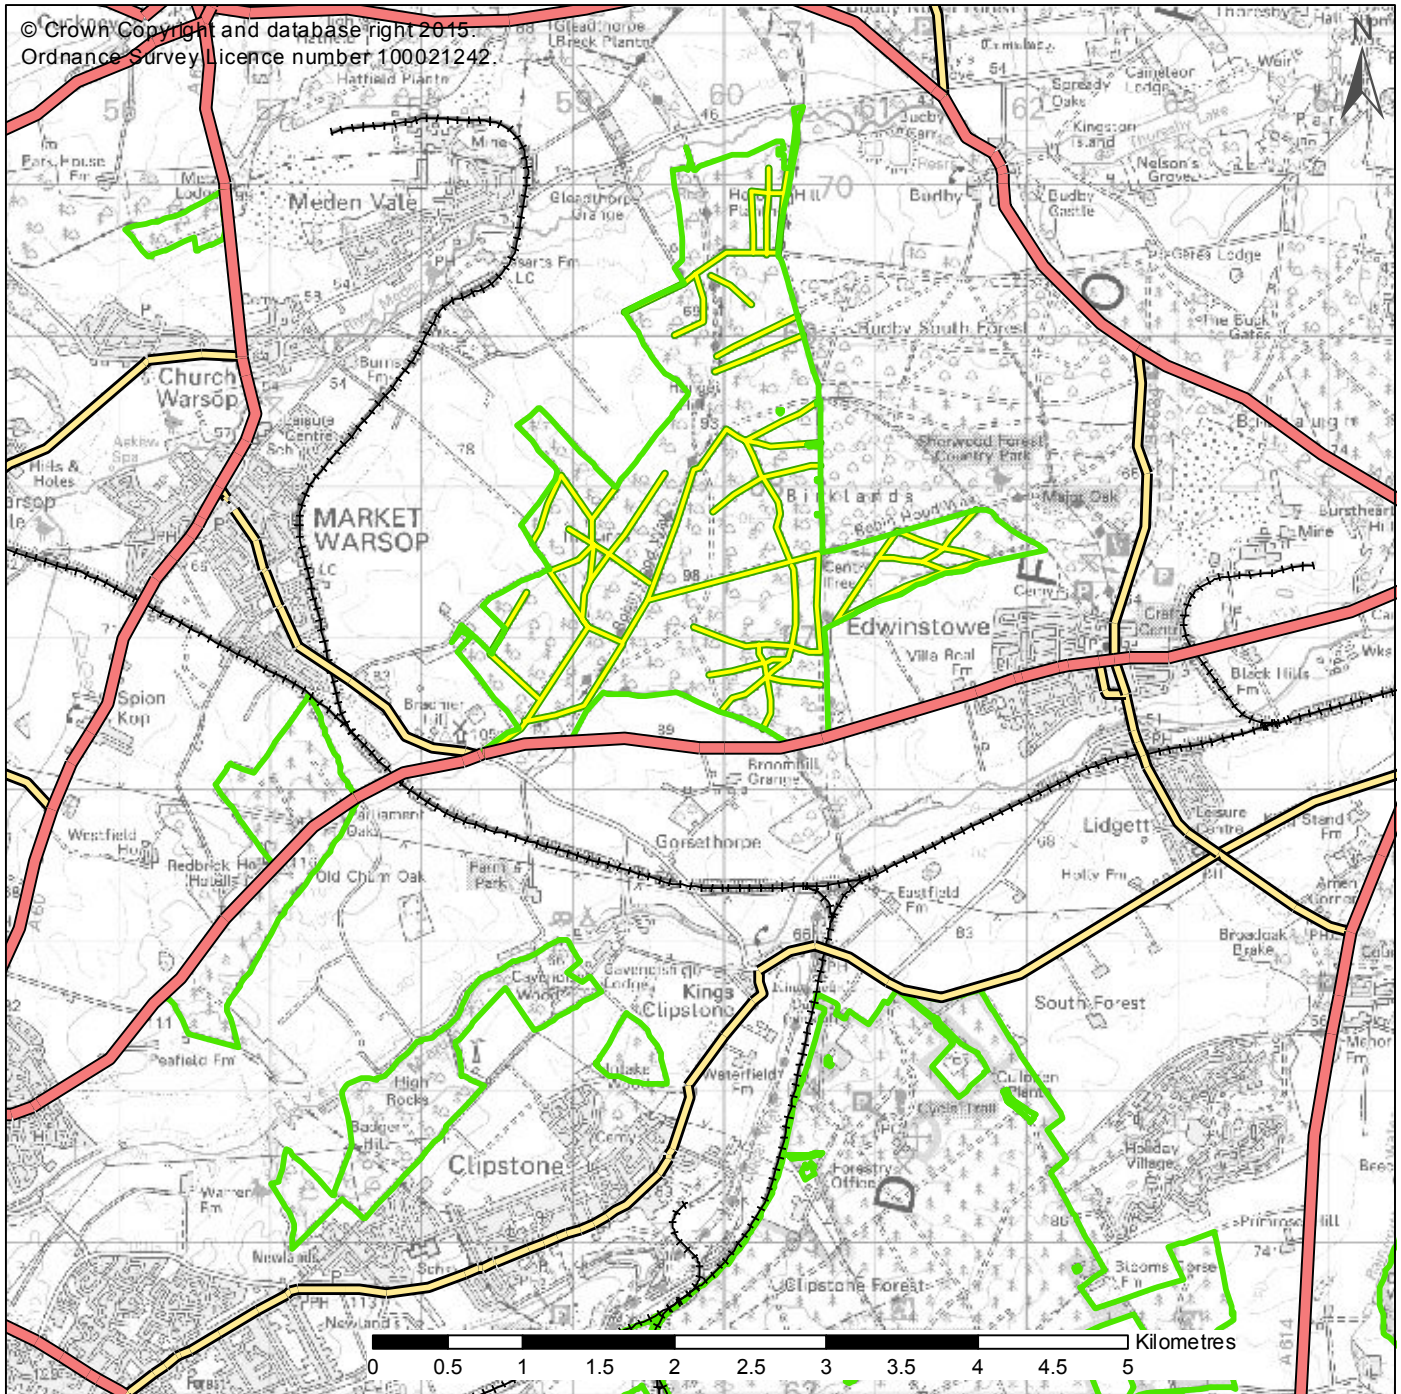

© Crown Copyright and database right 2015.
 Ordnance Survey Licence number 100021242.

Forestry Commission Location Map (2) A4 Scale: 1:50,000

Forest District: Central England
 Forest Name: Blidworth & Thieves
 Contract Name: Sherwood South and |North
 Contract No: FM4515
 Contract Type: Any Roads Operation
 Prepared By - Contact No:
 Date Prepared -

<ul style="list-style-type: none"> Main Road Secondary Road Minor Road Railway 	<ul style="list-style-type: none"> Management Area Contract Line Contract Buffer
--	--

COLOUR MAPS MUST NOT BE PHOTOCOPIED IN BLACK & WHITE