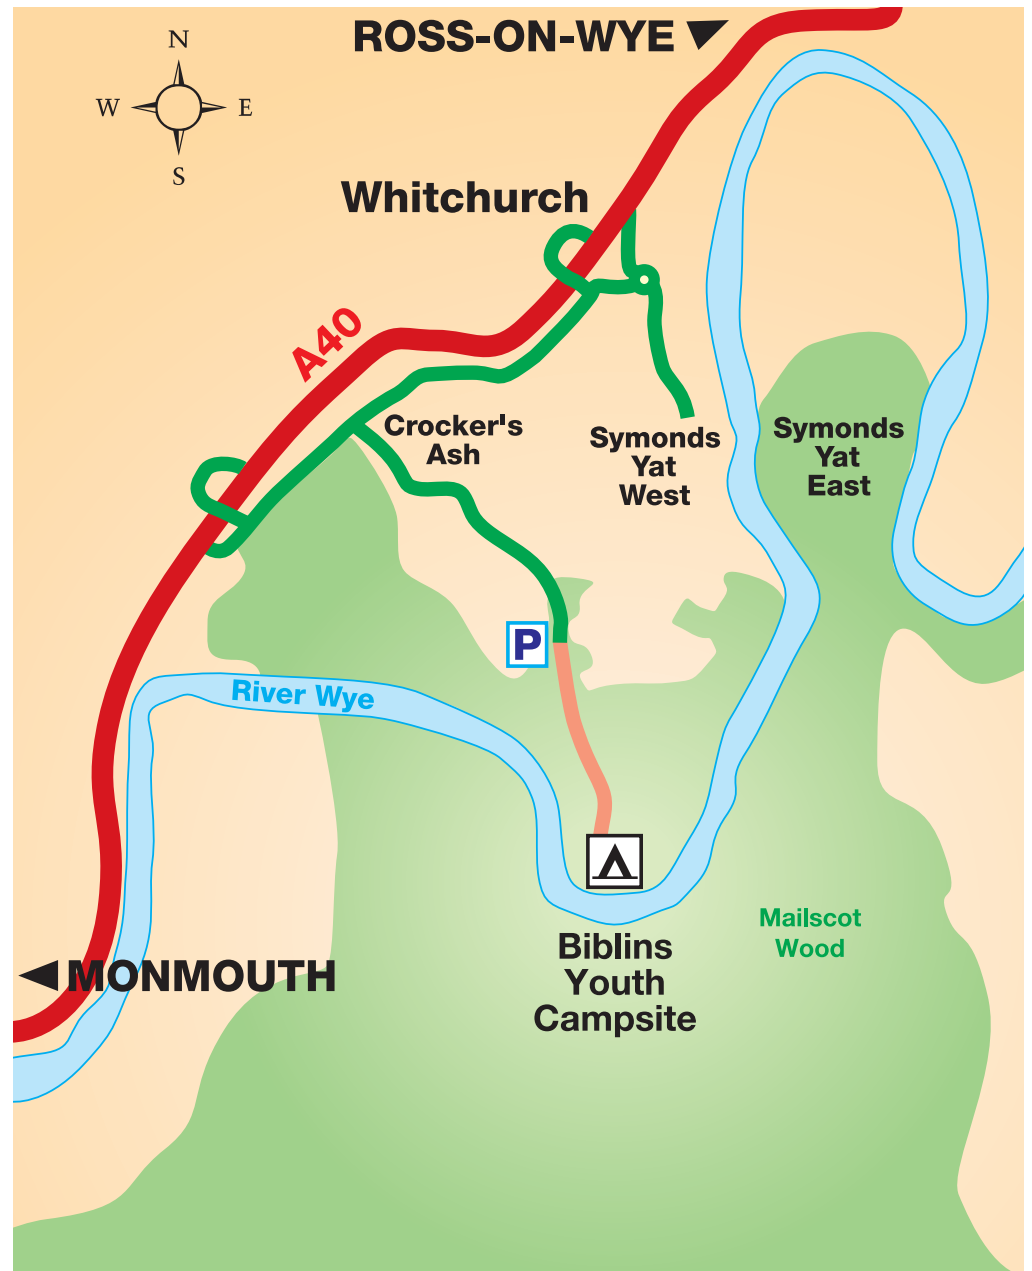

Finding Biblins

Biblins Campsite
The Doward
Whitchurch
Ross-on-Wye
HR9 6DX
NGR SO 549 145