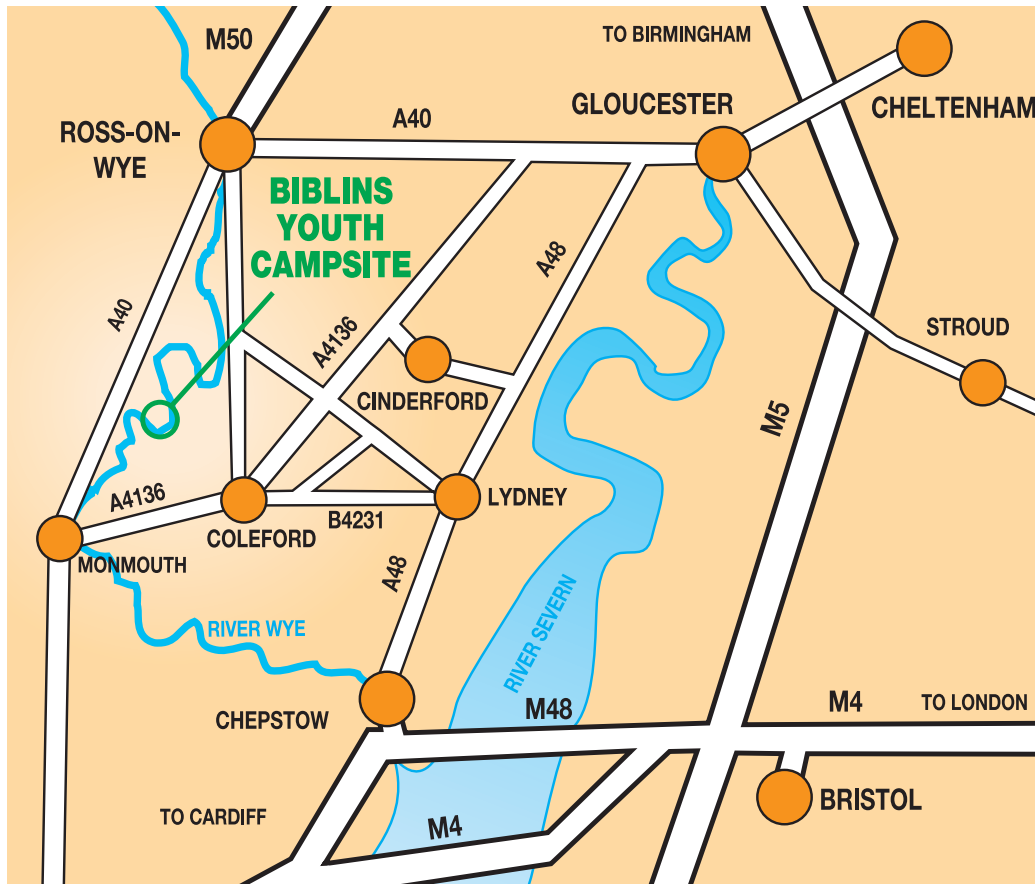

Finding Biblins

Biblins Campsite
The Doward
Whitchurch
Ross-on-Wye
HR9 6DX
NGR SO 549 145