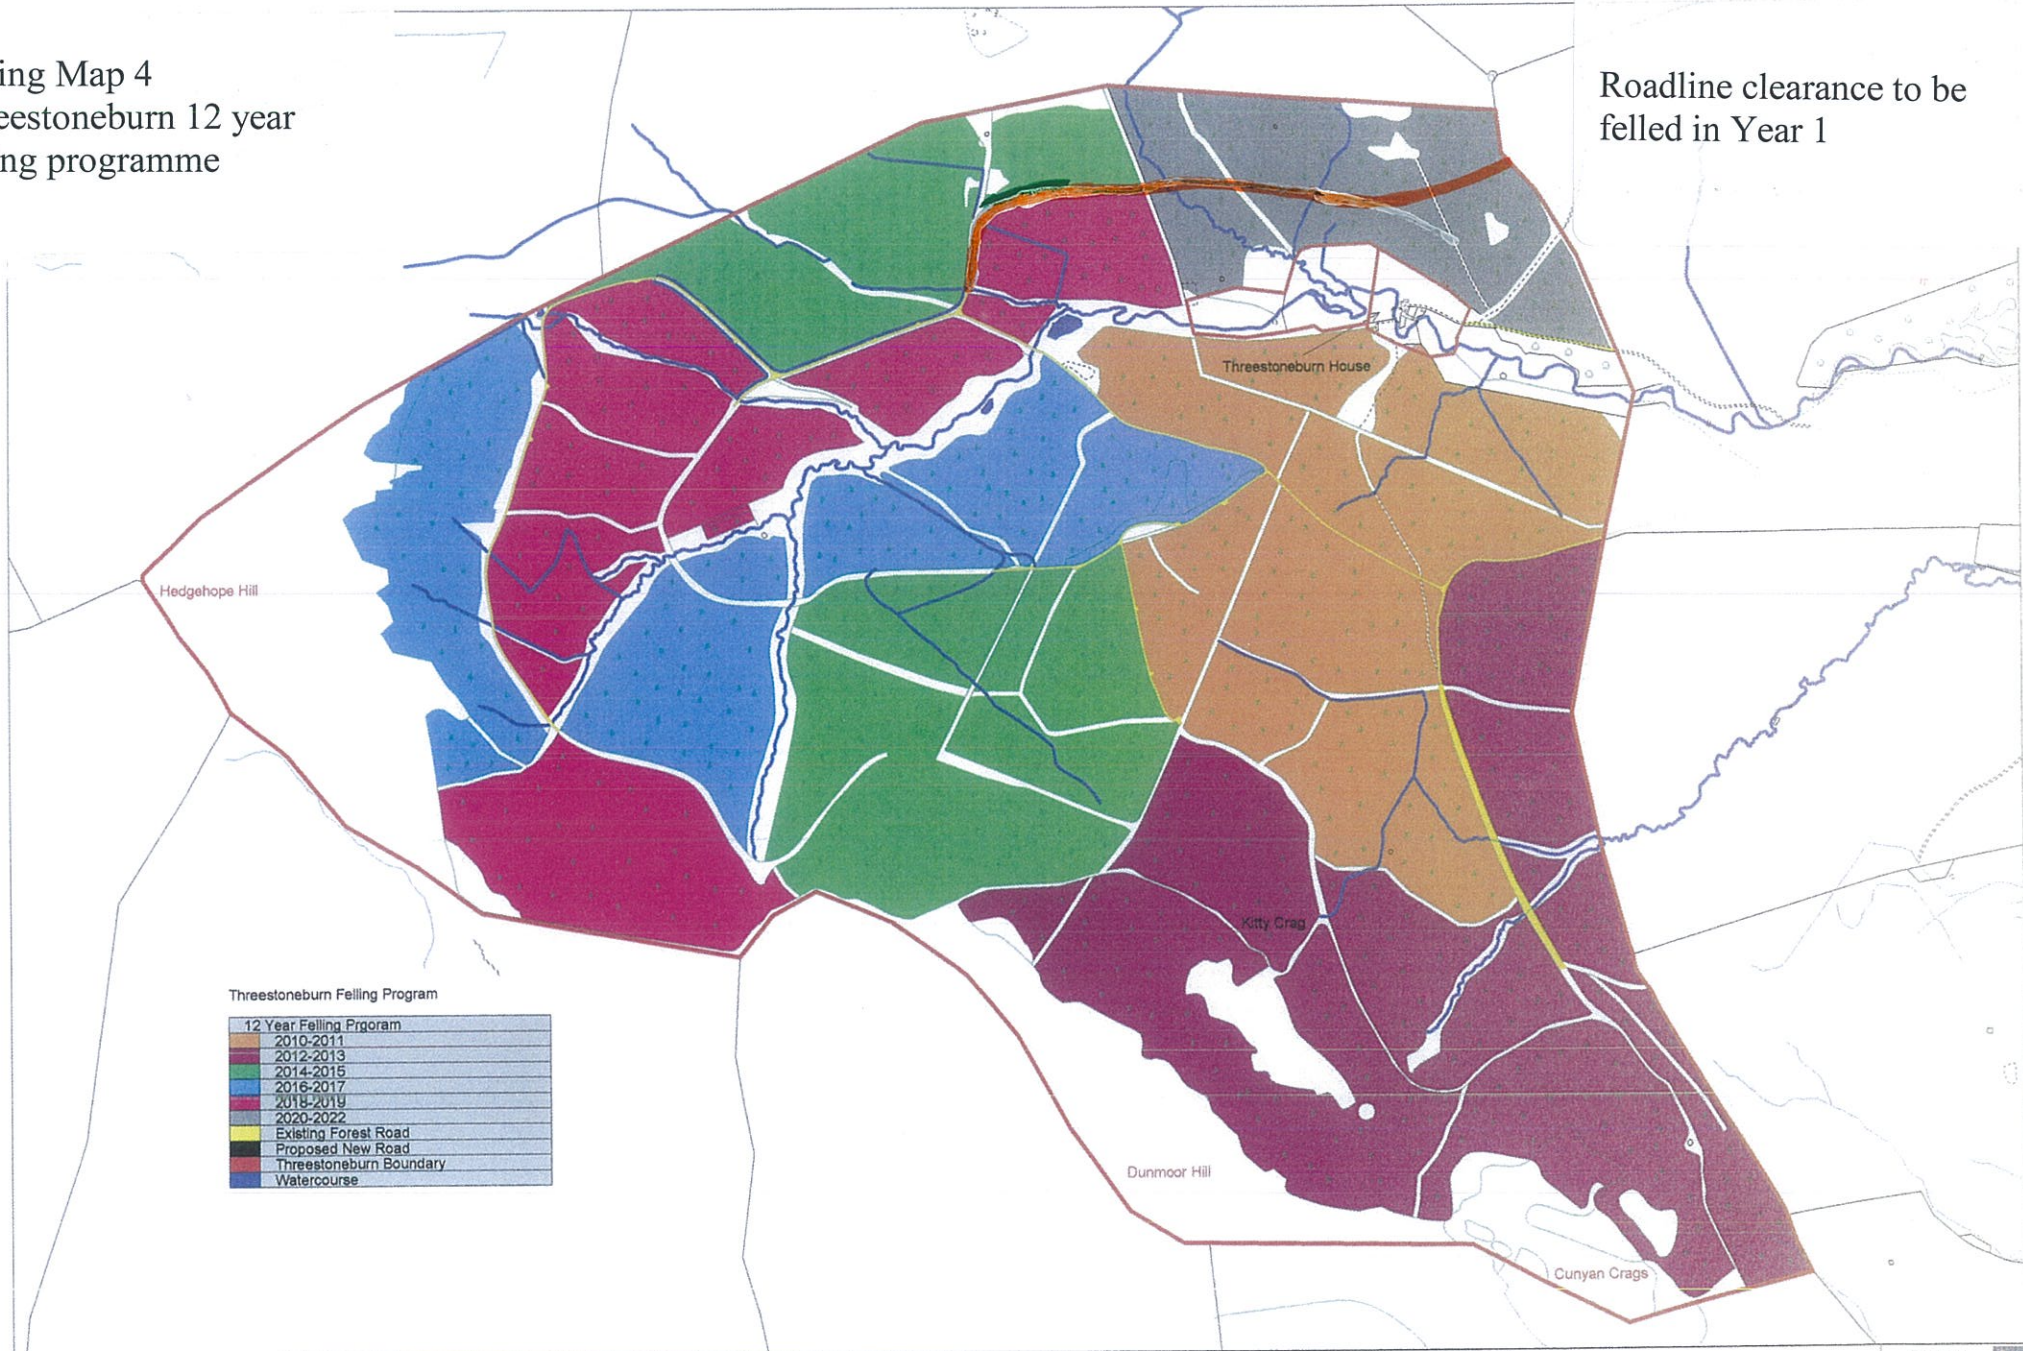

Felling Map 4
 Threstoneburn 12 year
 felling programme

Roadline clearance to be
 felled in Year 1

Threstoneburn Felling Program

12 Year Felling Program	
[Light Brown Box]	2010-2011
[Dark Brown Box]	2012-2013
[Green Box]	2014-2015
[Blue Box]	2016-2017
[Maroon Box]	2018-2019
[Grey Box]	2020-2022
[Yellow Box]	Existing Forest Road
[Black Box]	Proposed New Road
[Red Outline]	Threstoneburn Boundary
[Blue Line]	Watercourse