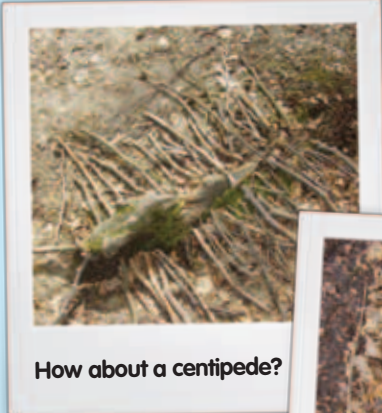

# Discovery Challenge

Lets get arty! Find lots of different objects and make a picture on the ground.

Family Discovery Activities

# Sharp Eyes

How about a centipede?

A beautiful butterfly?

A rabbit made with leaves?

Can you make a funny face on a tree stump?

If you need this publication in large print or in another language please contact the Diversity team.

**Look carefully for tiny creatures  
on the bark, in the grass or  
under leaves. What do they  
look like? What are they doing?**

**Play leaf snap with a friend  
– pick a leaf – can you match it?  
How many pairs can you find?**