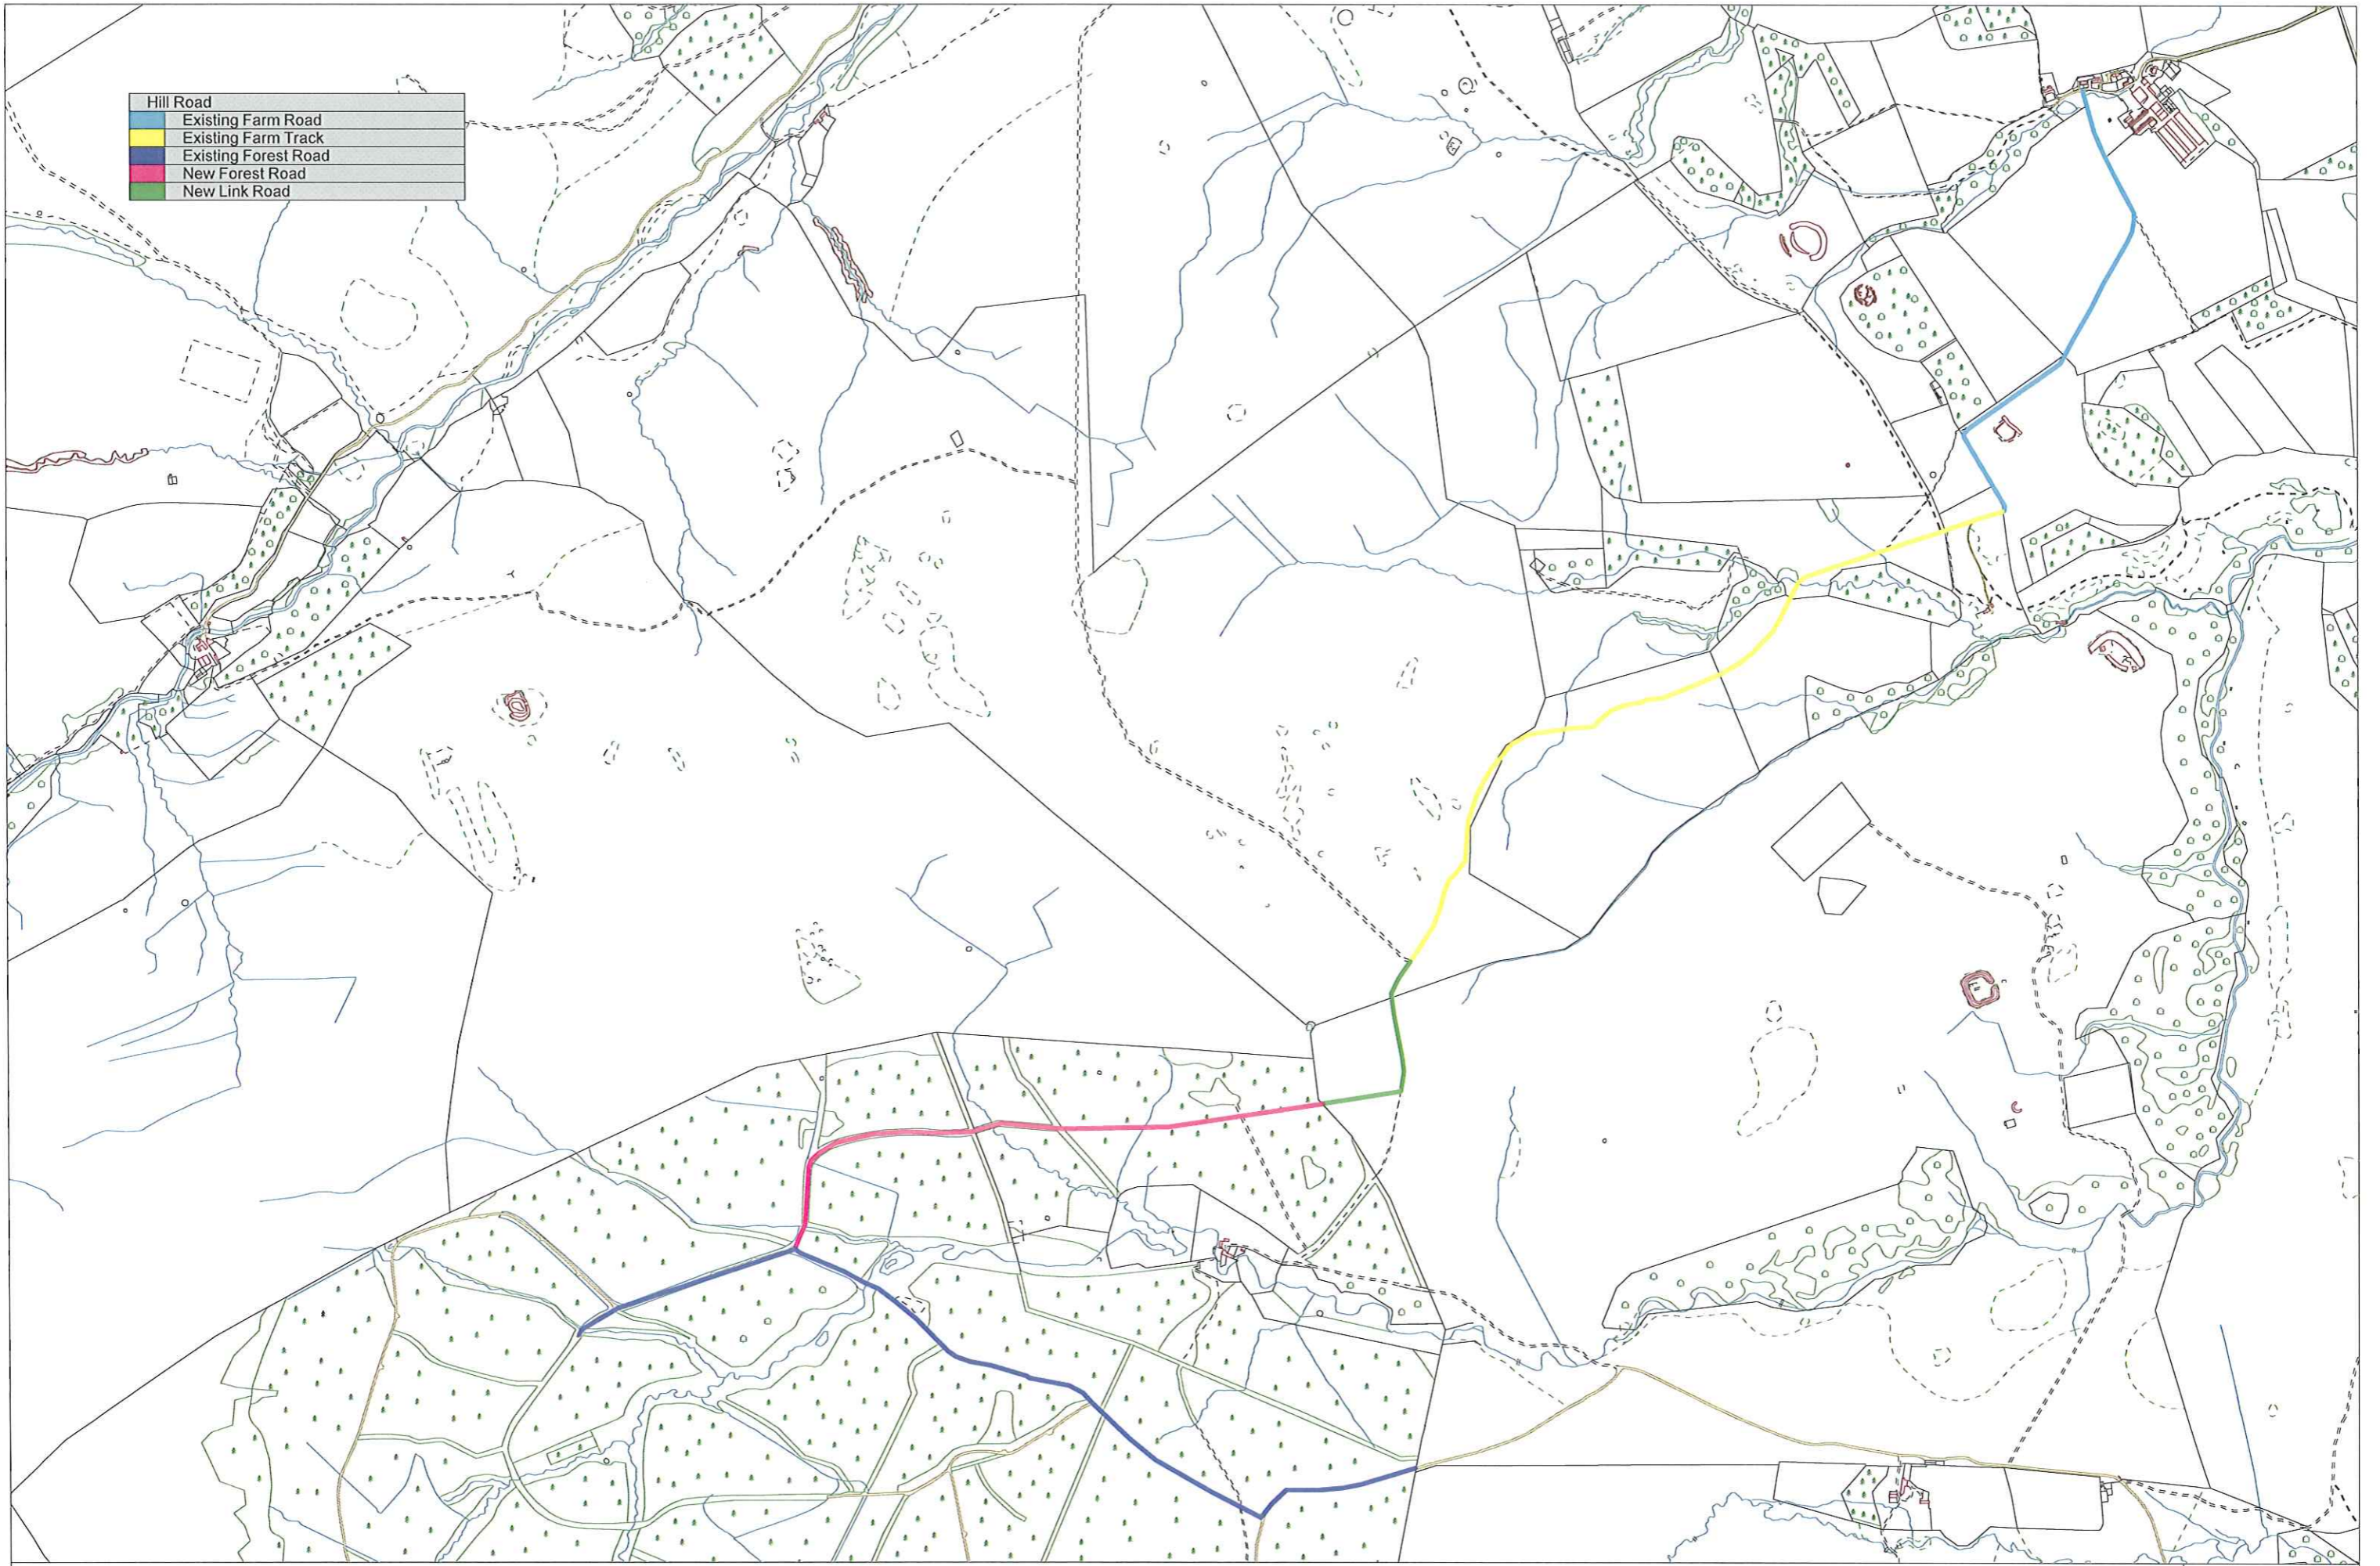

Hill Road	
Existing Farm Road	
Existing Farm Track	
Existing Forest Road	
New Forest Road	
New Link Road	

Threstoneburn Hill Road

Lilburn

Scale: 1:15000

Printed: 20 April 2010

Using Ordnance Survey digital data with permission of the controller of HMSO, Crown Copyright

Farmplan  
A-MAP