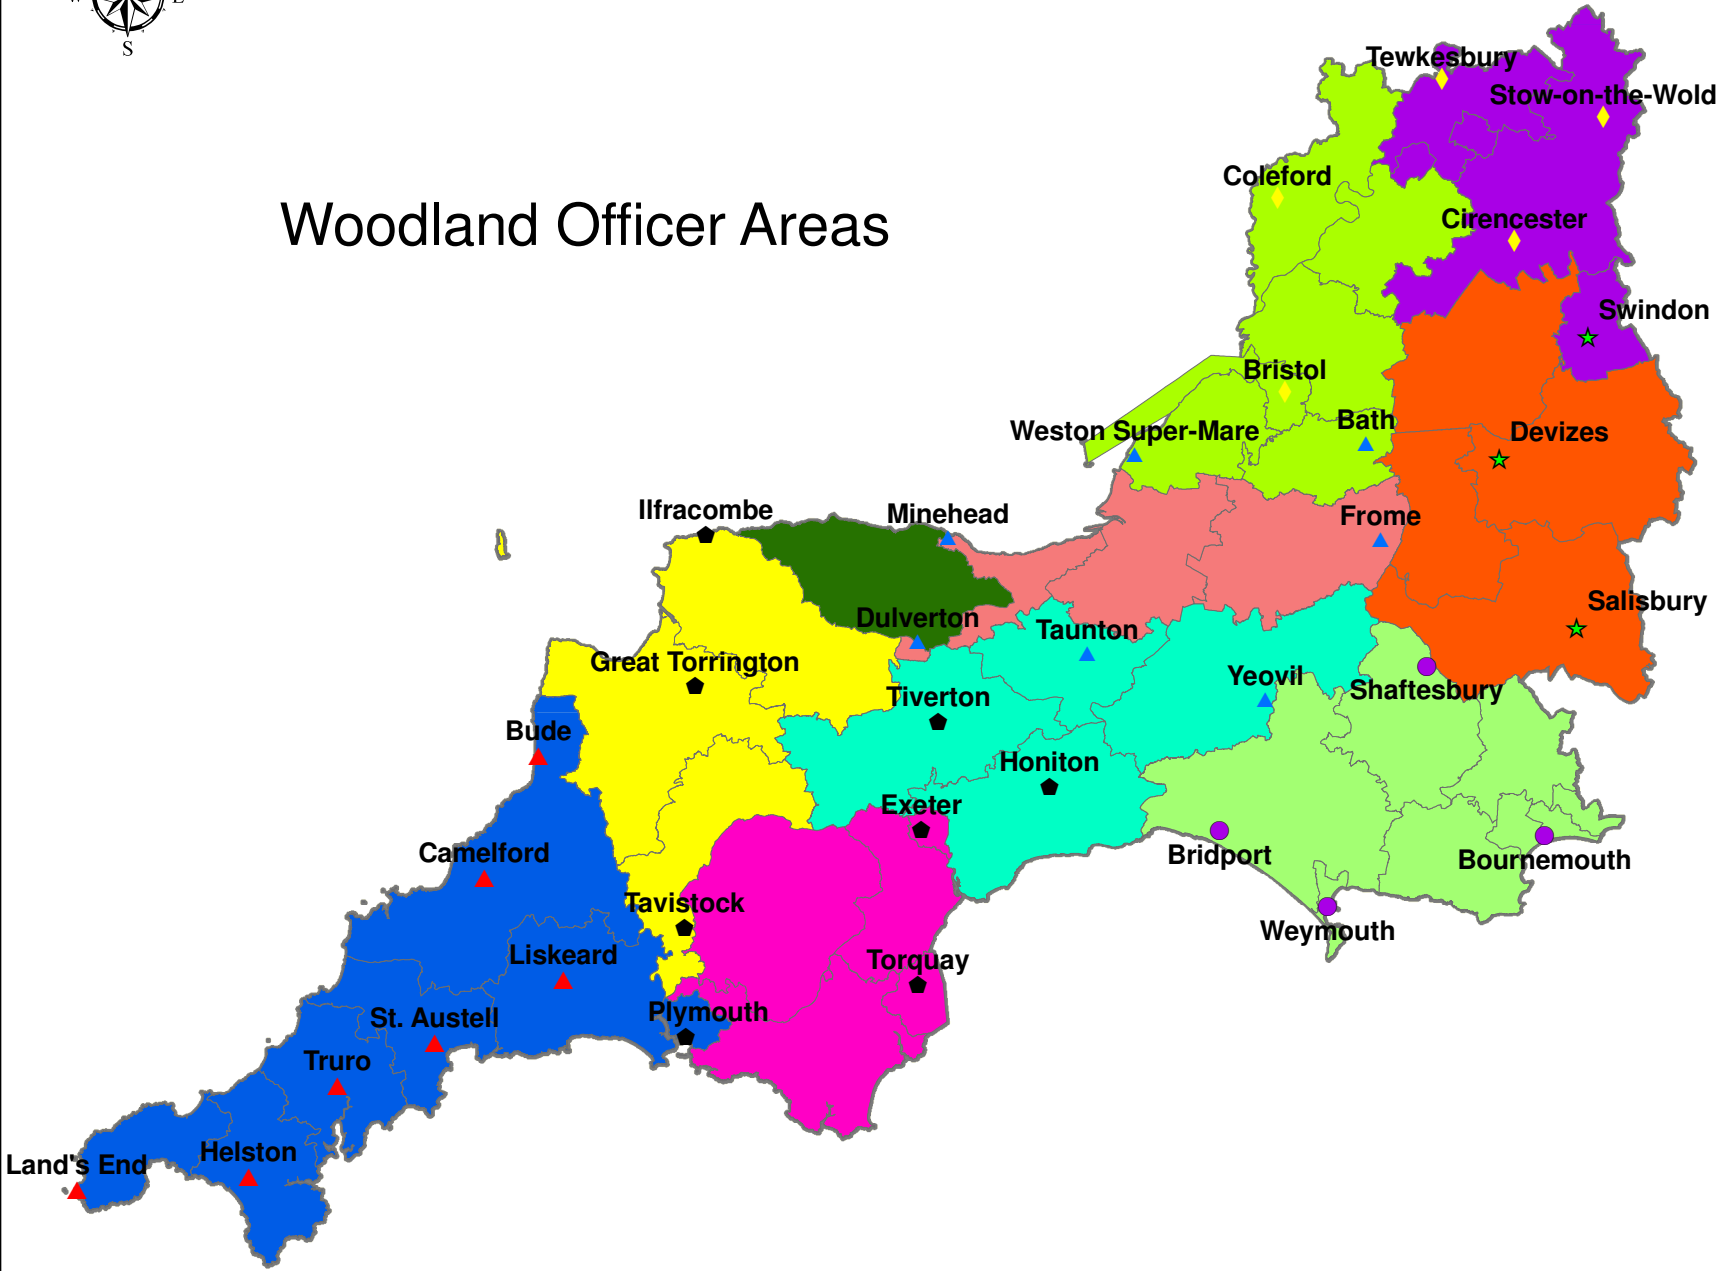

Forestry Commission
England

Woodland Officer Areas

Woodland Officer Areas

- Gloucestershire Towns/Cities
- Wiltshire Towns/Cities
- Dorset Towns/Cities
- Somerset Towns/Cities
- Devon Towns/Cities
- Cornwall Towns/Cities
- David Rowe
- Ian Briscoe
- James Fry
- Dick Gossling
- Dick Preston
- Malcolm Bayer
- Graeme McVittie
- Mark Malins
- Roger Ford
- Garin Linnington

1:1,410,000

Crown Copyright. All Rights Reserved.
Forestry Commission. 100025498 2005