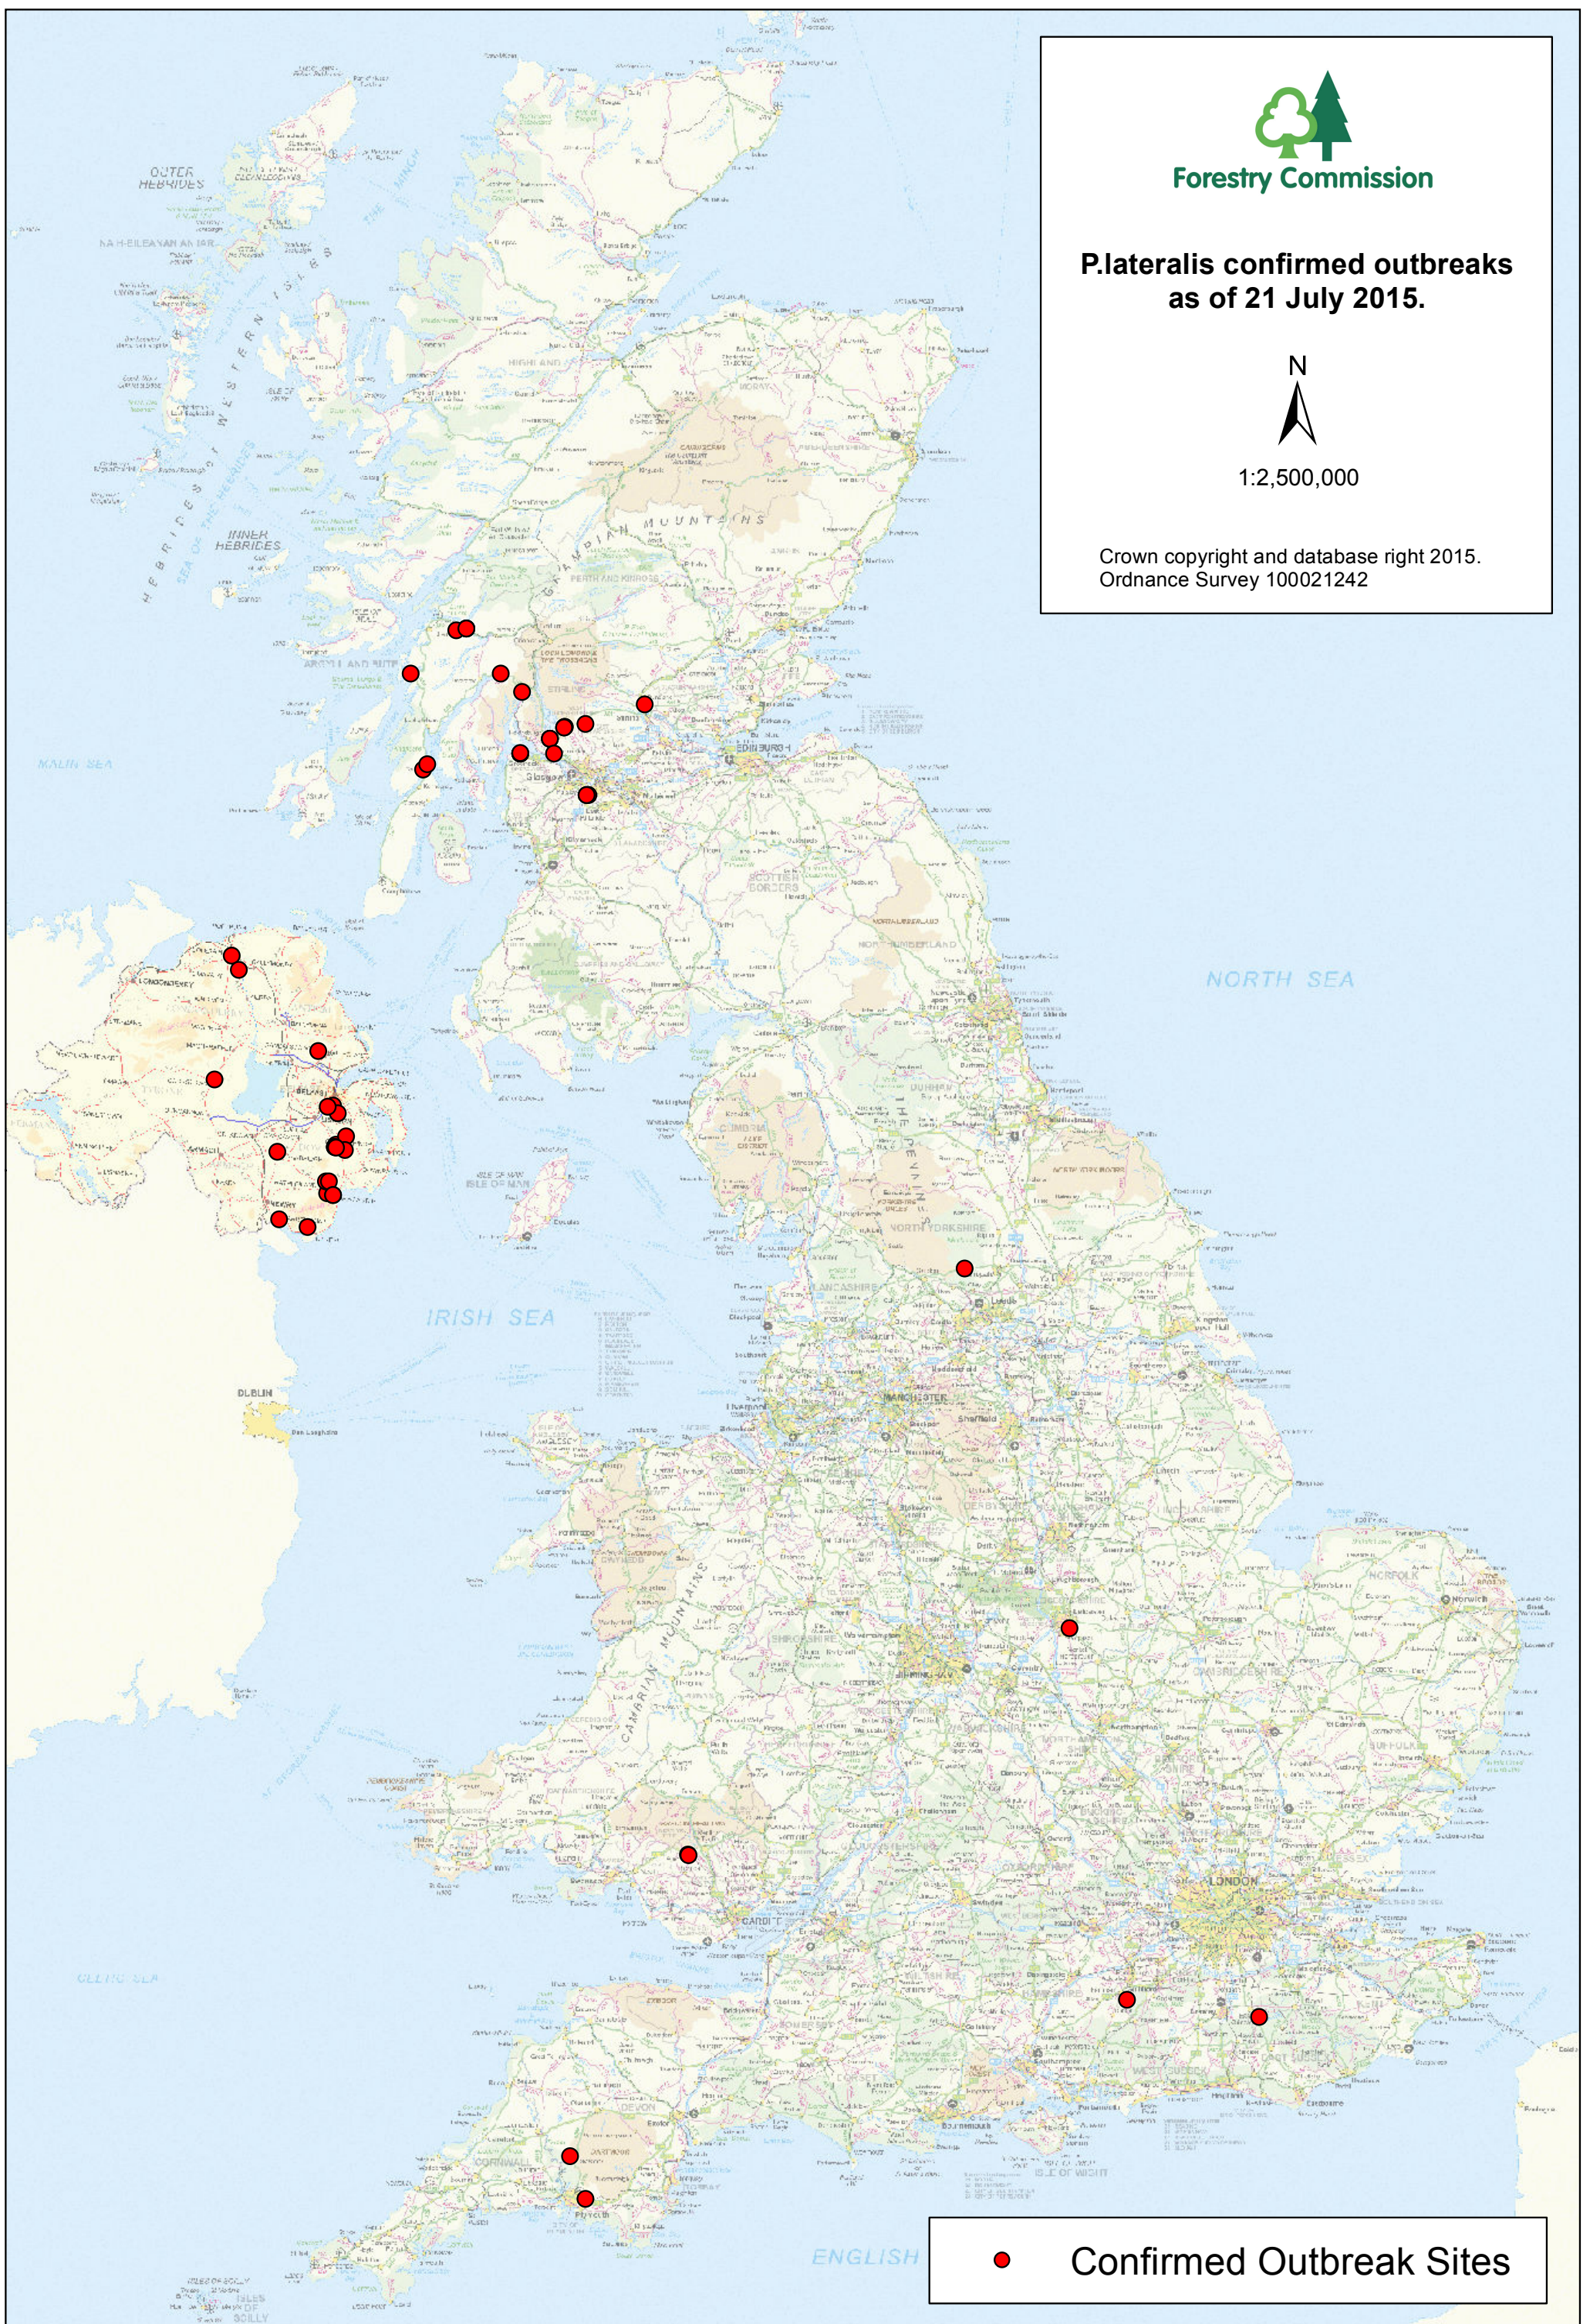

Forestry Commission

**P.lateralis confirmed outbreaks  
as of 21 July 2015.**

1:2,500,000

Crown copyright and database right 2015.  
Ordnance Survey 100021242

**Confirmed Outbreak Sites**